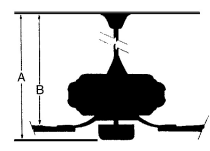

## MEASUREMENTS

Blade Finish:	Reversible Blades:			
	<b>No</b>			
Blade Material: <b>ABS</b>	Slope: <b>Yes</b>			
Blade Sweep: <b>62"</b>	No. of Blades: <b>3</b>	Blade Pitch: <b>20</b>	Hanging Weight: <b>13.76</b>	
Downrod 1: <b>6</b>	Downrod 1 Outside Dia: <b>.75</b>	Downrod 2:	Downrod 2 Outside Dia:	
Ceiling to Lowest Point: (Dim A) <b>10.25</b>	Ceiling to Blade (Dim B) <b>8.63</b>	Lead Wire: <b>80</b>	Motor Size: <b>172x16MM</b>	
<b>RPM:</b>	Low <b>83</b>	Low/Med. <b>0.29</b>	Medium <b>16.6</b>	Med/High <b>2526.0</b>
<b>Amps:</b>	<b>0.29</b>			<b>5927.0</b>
<b>Watts:</b>	<b>16.6</b>			<b>83.08</b>
<b>CFM:</b>	<b>2526.0</b>			
<b>CFM/Watts:</b>	<b>152.17</b>			