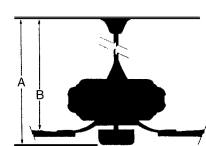

## MEASUREMENTS

Blade Finish:	Reversible Blades:			
	<b>No</b>			
Blade Material: <b>ABS</b>	Slope: <b>Yes</b>			
Blade Sweep: <b>60"</b>	No. of Blades: <b>2</b>	Blade Pitch: <b>VARIABLE</b>	Hanging Weight: <b>11.62</b>	
Downrod 1: <b>6</b>	Downrod 1 Outside Dia: <b>.75</b>	Downrod 2:	Downrod 2 Outside Dia:	
Ceiling to Lowest Point: (Dim A) <b>13.0</b>	Ceiling to Blade (Dim B) <b>10.0</b>	Lead Wire: <b>80</b>	Motor Size: <b>DC 168x15mm</b>	
<b>RPM:</b>	Low <b>51</b>	Low/Med.	Medium <b>202</b>	Med/High <b>0.47</b>
<b>Amps:</b>	<b>0.08</b>			<b>35.72</b>
<b>Watts:</b>	<b>3.88</b>			<b>5640.0</b>
<b>CFM:</b>	<b>1619.0</b>			<b>157.89</b>
<b>CFM/Watts:</b>	<b>417.27</b>			