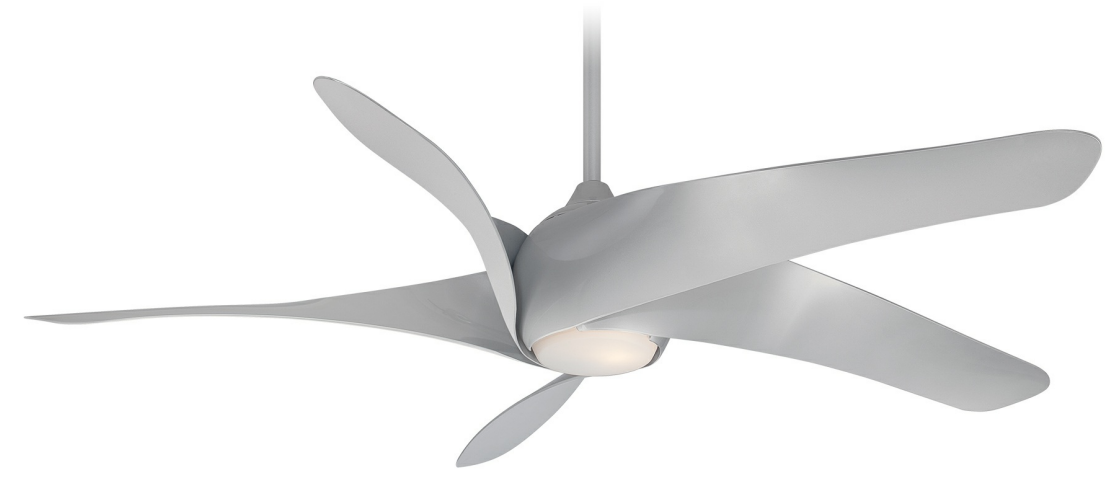

Item #
F905L-SL
 Product Family Name:
Artemis™ XL5 LED
 Category:
 Certification
4000048
 Patents:
U.S. Patent(s): D721,430
 Notes:

UPC Code:
706411055706
 Finish:
Silver
 Category Type:
Ceiling Fan

Image File Name: **F905L-SL.jpg**

MEASUREMENTS

Blade Finish:	Reversible		
	Blades:		
	No		
Blade Material:	Slope:		
PC BLADE	Yes		
Blade Sweep:	No. of Blades:	Blade Pitch:	Hanging Weight:
62"	5	VARIABLE	21.63
Downrod 1:	Downrod 1	Downrod 2:	Downrod 2
6	Outside Dia:		Outside Dia:
	0.75		
Ceiling to Lowest Point: (Dim A)	Ceiling to Blade (Dim B)	Lead Wire:	Motor Size:
13.75	10.25	80	DC
			172X25mm

GLASS

Description:	Material:
Etched Opal	GLASS
Part No.:	Quantity:
	1
Width:	Height:
7.0	1.75
	Length:

CONTROLS

Pull Chain Control:	Works with Remote Control:	Works with Wall Control:
No	Yes	Yes
Reversible:	Included Remote Control:	Included Wall Control:
Yes	RC600	
Smart Control:	Compatible Remote Control(s):	Compatible Wall Control(s):
No		WC600
Integrated Smart Control:		Compatible Smart Control:
		BD-1000