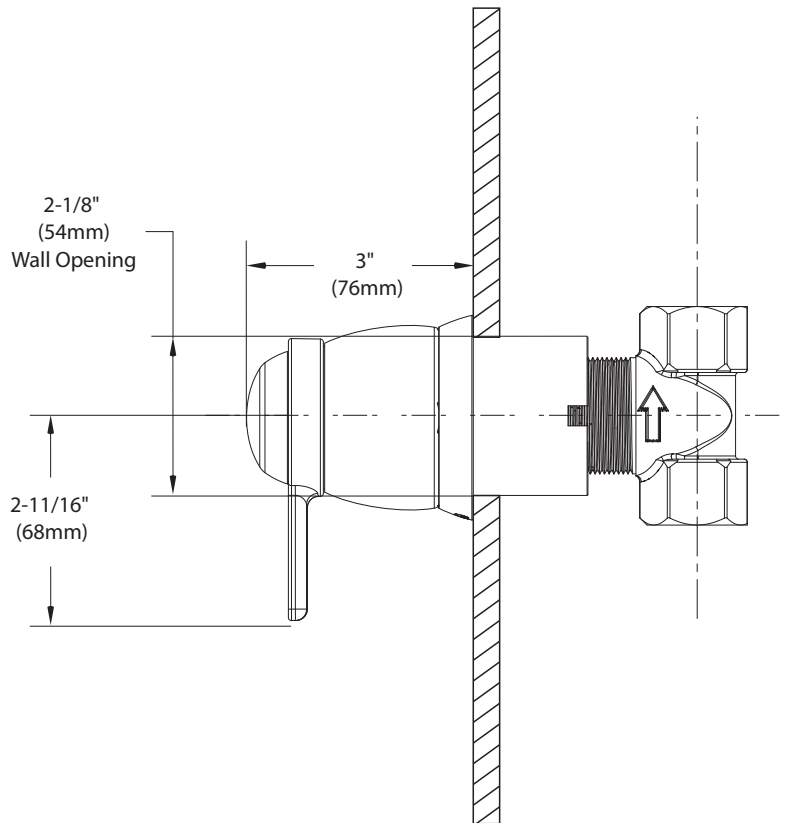

Buy it for looks. Buy it for life.®

Specifications

DESCRIPTION

- Metal construction with various finishes identified by suffix
- For use with S3600 3/4" volume control valve

OPERATION

- Lever style handle operation

90 DEGREE™ Single Function Flow Valve Trim

Models: TS3300 series

Valve: S3600 (sold separately)

CRITICAL DIMENSIONS

(DO NOT SCALE)