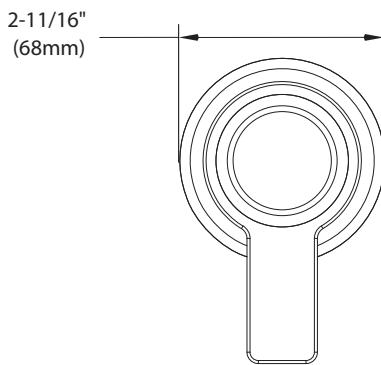

Buy it for looks. Buy it for life.®

Specifications

DESCRIPTION

- Metal construction with various finishes identified by suffix
- For use with S3600 3/4" volume control valve

OPERATION

- Lever style handle operation

90 DEGREE™ Single Function Flow Valve Trim

Models: TS3300 series

Valve: S3600 (sold separately)

CRITICAL DIMENSIONS

(DO NOT SCALE)