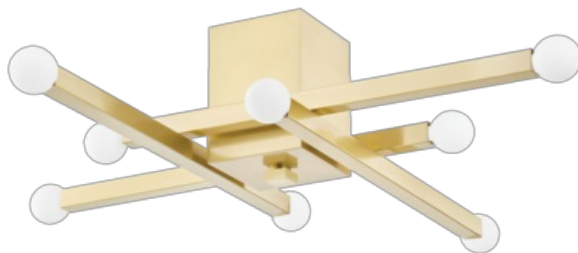

# Dona

Product ID **H463508-AGB**

[Click to Show Price](#)

---

## DIMENSIONAL INFORMATION

Height

**7.50"**

ADA Compliant

**No**

Hanging Type

-

Canopy/Backplate

**5.00"W X 5.00"H**

Width

**32.00"**

Weight

**6.00lb.**

---