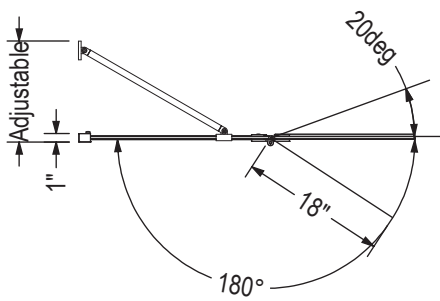

STANDARD

Code	Description	Wall Adjustment
137504	EDGE Duo Shower 42" X 75"	3/8"

All dimensions are approximate. Structure measurements must be verified against the unit to ensure proper fit.