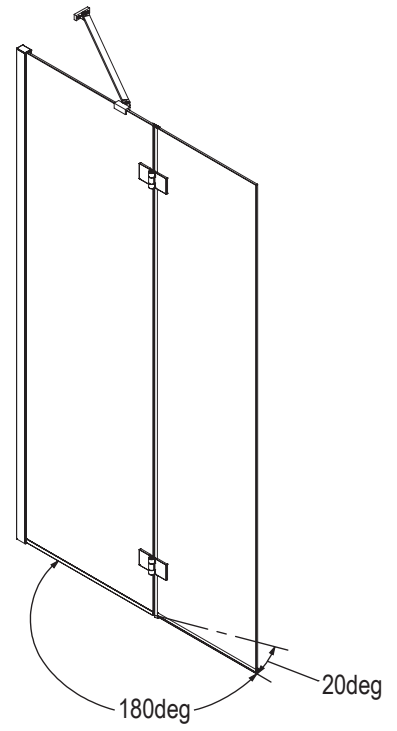

STANDARD

Code	Description	Wall Adjustment
137504	EDGE Duo Shower 42" X 75"	3/8"

All dimensions are approximate. Structure measurements must be verified against the unit to ensure proper fit.