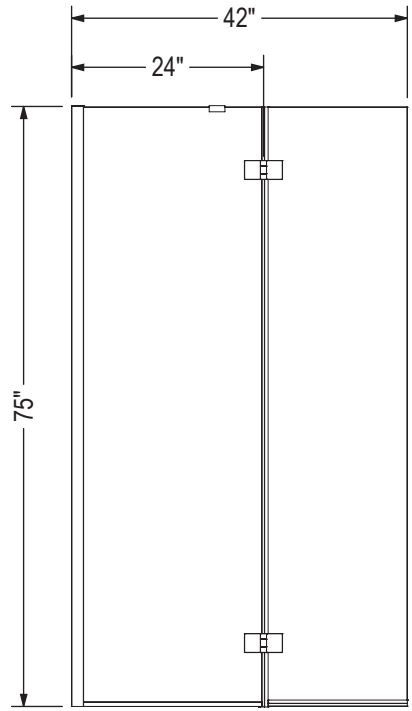

STANDARD

Code	Description	Wall Adjustment
137504	EDGE Duo Shower 42" X 75"	3/8"

All dimensions are approximate. Structure measurements must be verified against the unit to ensure proper fit.