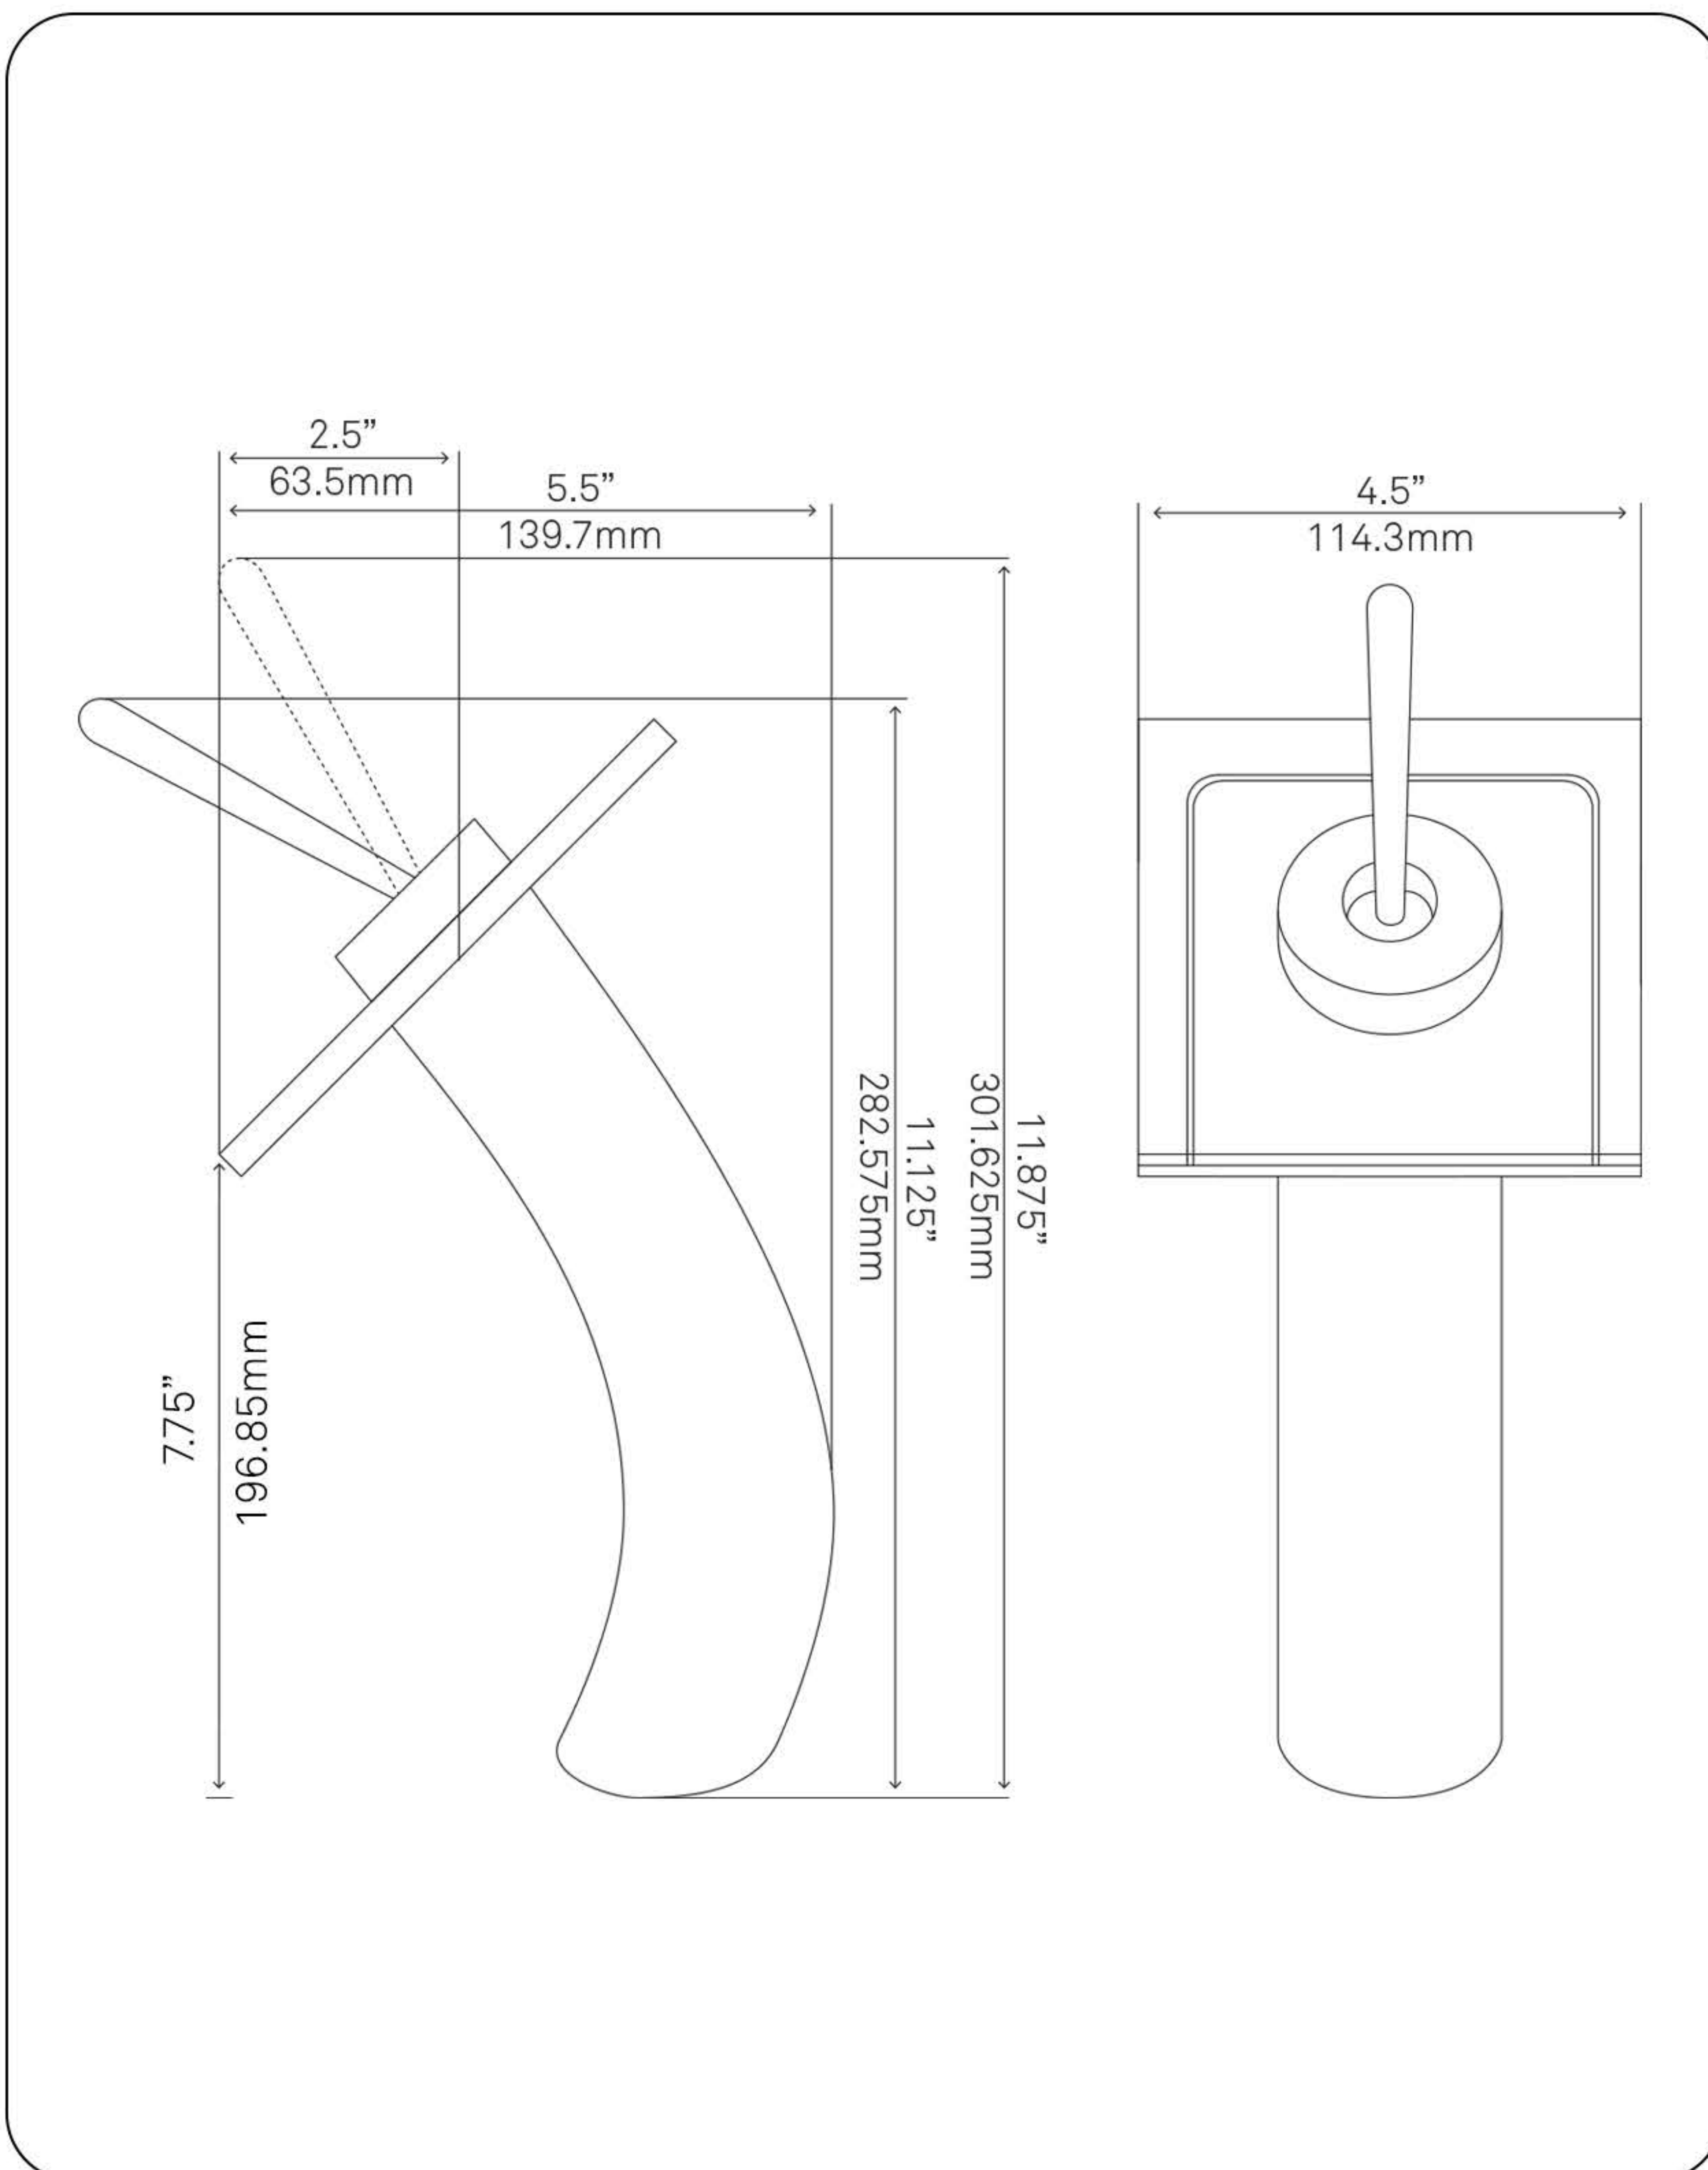

NOVATTO

GF-0110RB-T SQUARED Single Lever Waterfall Vessel Faucet

Requested By: _____

Specific Features: _____

STANDARD SPECIFICATIONS:

- Oil rubbed bronze finish with tea colored glass
- Single handle control
- Solid brass construction
- Spout reach: 7.75-inches
- Spout height: 7.75-inches
- High pressure ceramic cartridge
- Single hole deck mount faucet installation
- 1.5-inch diameter hole required
- cUPC and AB1953 low lead compliant
- ASME A112.18.1-1-2011/CSA B125.1-11
- NSF 61 and NSF 372 certified
- EPA WaterSense® available

WARRANTY:

- Limited lifetime warranty
- See www.NovattoInc.com for details

COORDINATING ACCESSORIES:

- PUD-ORB pop-up drain
- MR-0010RB mounting ring
- Glacier Ice Restoration and Sealer kit

NOTES

Novatto reserves the right (1) to make changes in specifications and materials, and (2) to change or discontinue models, both without notice or obligation. Dimensions are for reference only, see www.NovattoInc.com for finish options and product availability.