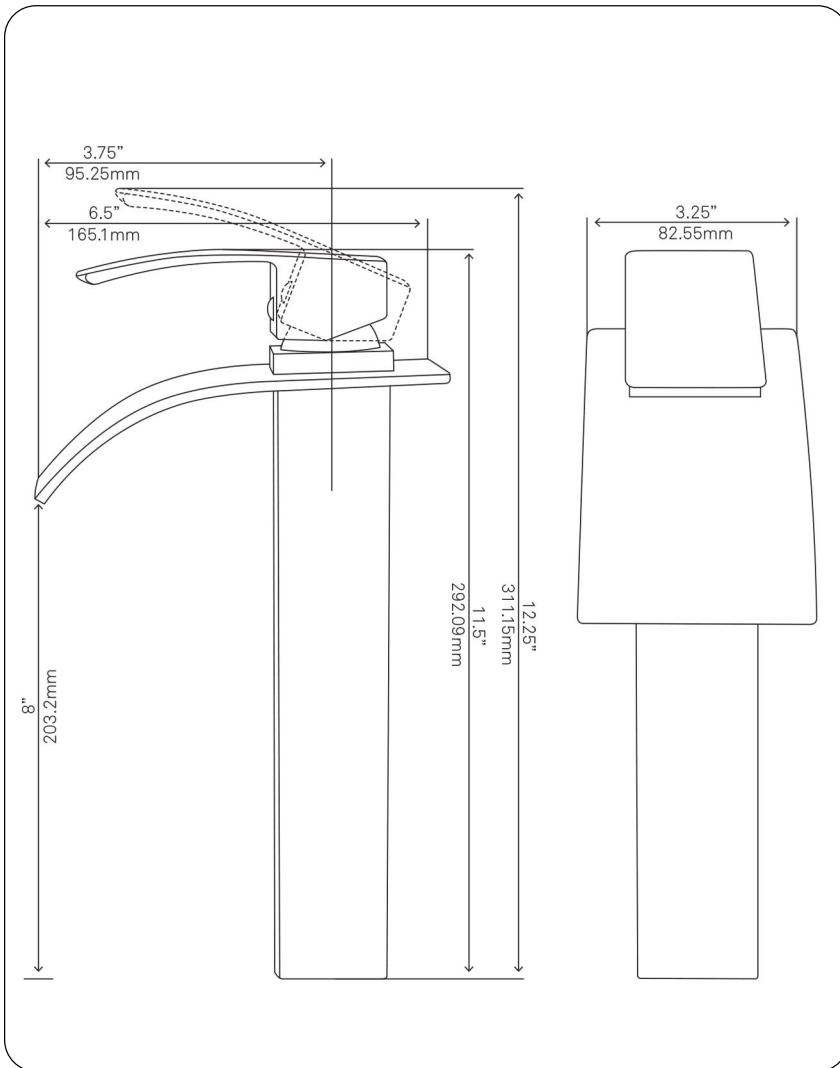

**GF-136ORBWS ECLIPSE
Vessel Faucet, Oil Rubbed Bronze**

Requested By: _____

Specific Features: _____

STANDARD SPECIFICATIONS:

- Single handle control
- Solid brass construction
- High pressure ceramic cartridge
- Single hole deck mount installation
- Spout reach: 3.75-inches
- Spout height: 8-inches
- 1.5-inch mounting hole diameter
- cUPC and AB1953 low lead compliant
- ASME A112.18.1-1-2011/CSA B125.1-11
- NSF 61 and NSF 372 certified
- EPA WaterSense®

WARRANTY:

- Limited lifetime warranty
- See www.NovattoInc.com for details

COORDINATING ACCESSORIES:

- PUD-ORB pop-up drain
- MR-001ORB mounting ring
- Glacier Ice Restoration and Sealer kit

NOTES

Novatto reserves the right (1) to make changes in specifications and materials, and (2) to change or discontinue models, both without notice or obligation. Dimensions are for reference only, see www.NovattoInc.com for finish options and product availability.