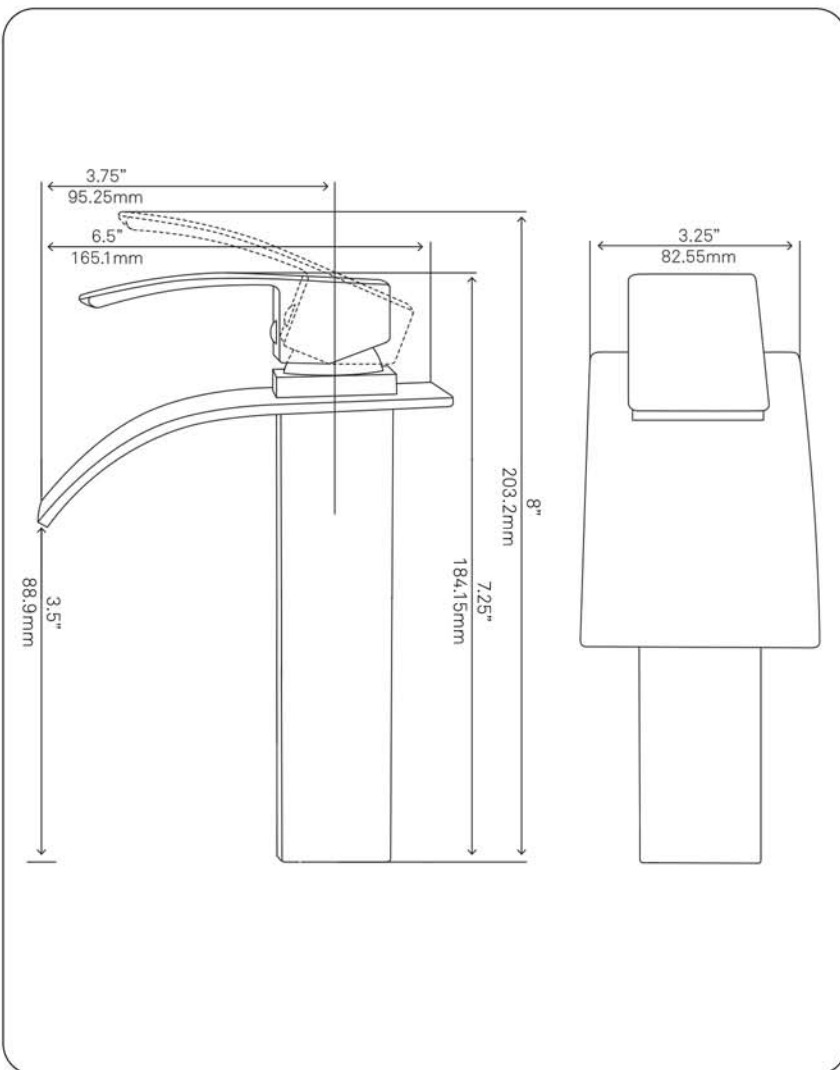

**GF-136SBN REMI
Lav Faucet, Brushed Nickel**

Requested By: _____

Specific Features: _____

STANDARD SPECIFICATIONS:

- Waterfall faucet with brushed nickel finish
- Single handle control
- Solid brass construction
- High pressure ceramic cartridge
- Single hole deck mount installation
- Spout reach: 3.75-inches
- Spout height: 3.5-inches
- 1.5-inch mounting hole diameter
- cUPC and AB1953 low lead compliant
- ASME A112.18.1-1-2011/CSA B125.1-11
- NSF 61 and NSF 372 certified
- EPA WaterSense® available

WARRANTY:

Limited lifetime warranty

- See www.NovattoInc.com for details

COORDINATING ACCESSORIES:

- Glacier Ice Restoration and Sealer kit

NOTES

Novatto reserves the right (1) to make changes in specifications and materials, and (2) to change or discontinue models, both without notice or obligation. Dimensions are for reference only, see www.NovattoInc.com for finish options and product availability.