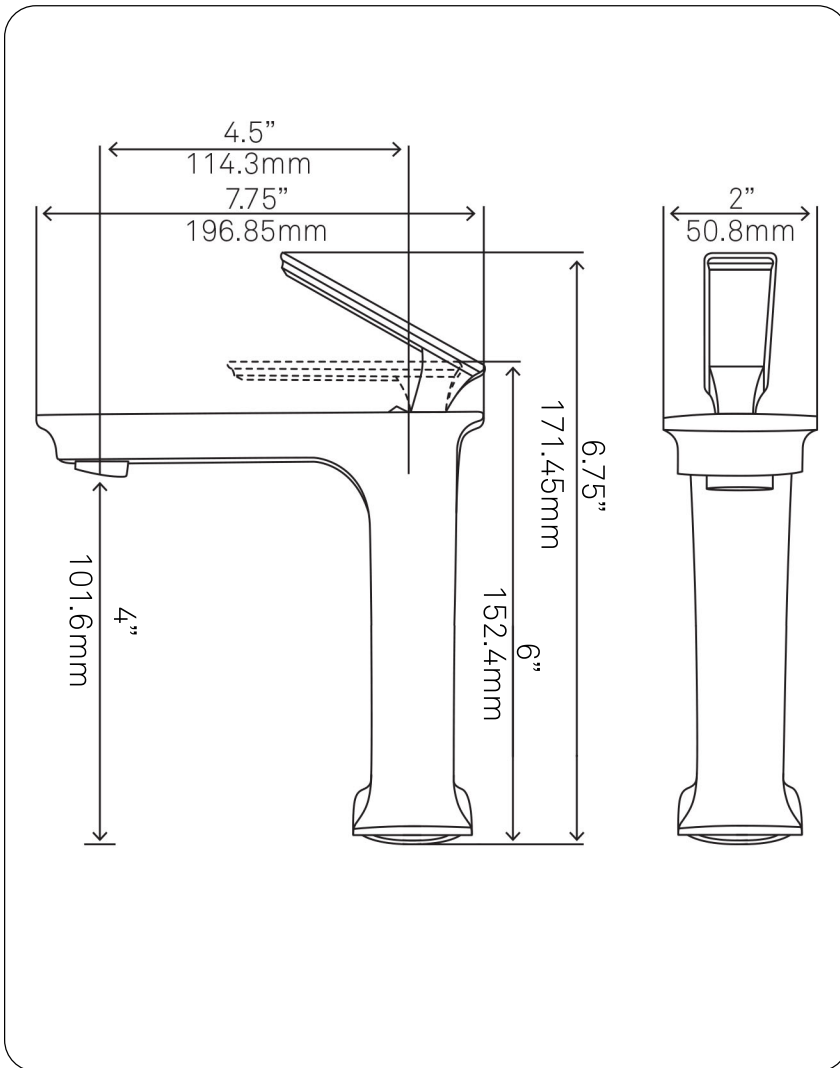

NOTES

Novatto reserves the right (1) to make changes in specifications and materials, and (2) to change or discontinue models, both without notice or obligation. Dimensions are for reference only, see www.NovattoInc.com for finish options and product availability.

Novatto Inc
TOLL FREE 844.404.4242
www.NovattoInc.com