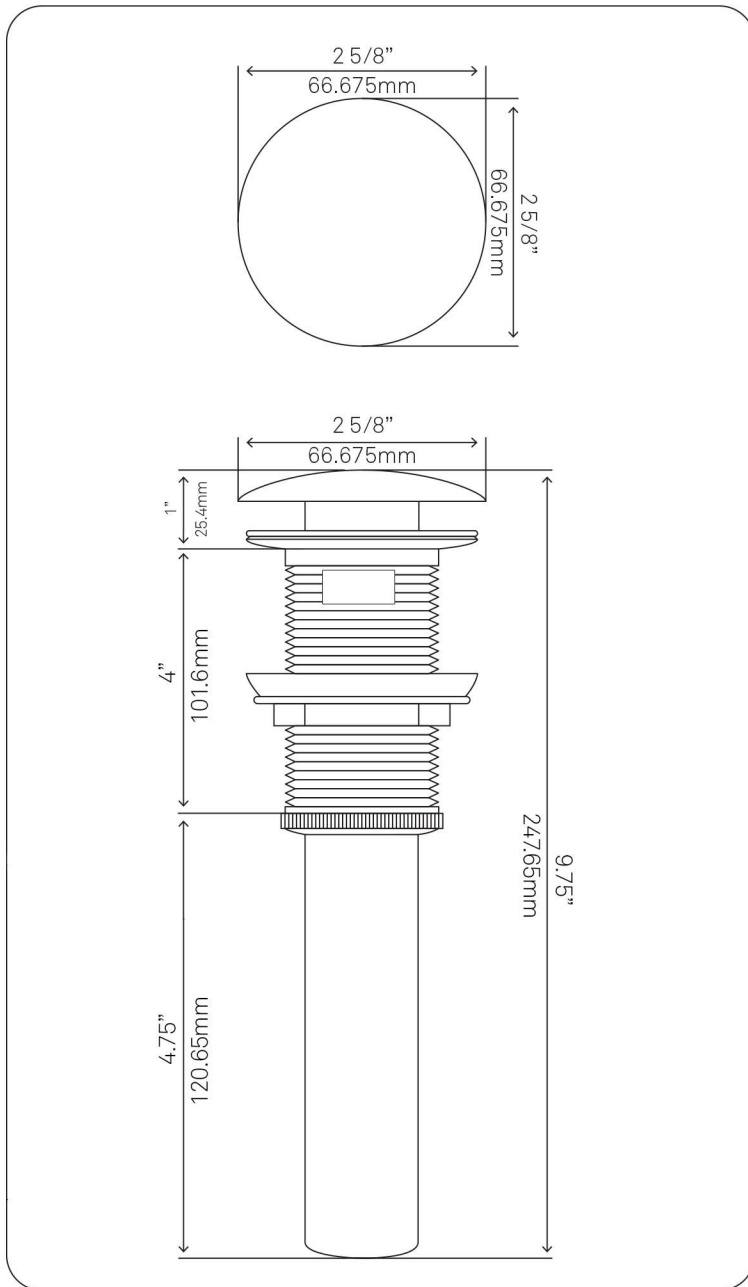

NOTES

Novatto reserves the right (1) to make changes in specifications and materials, and (2) to change or discontinue models, both without notice or obligation. Dimensions are for reference only, see www.NovattoInc.com for finish options and product availability.

Novatto Inc
TOLL FREE 844.404.4242
www.NovattoInc.com