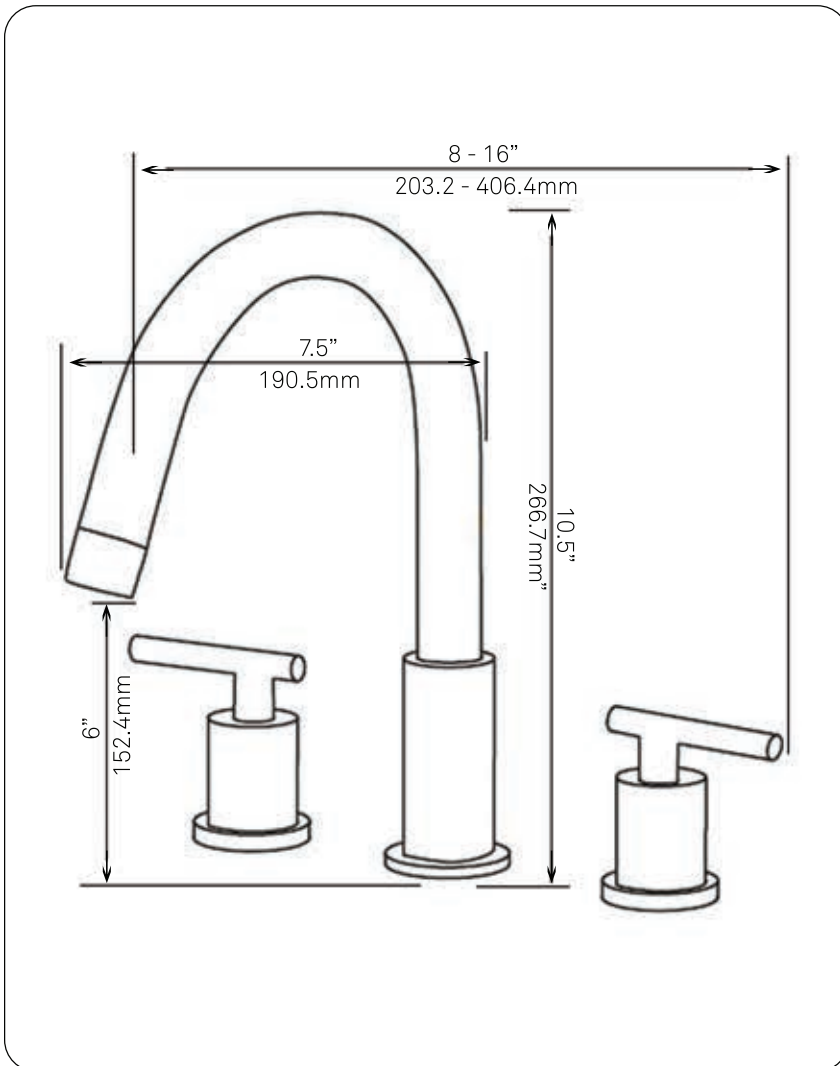

NOTES

Novatto reserves the right (1) to make changes in specifications and materials, and (2) to change or discontinue models, both without notice or obligation. Dimensions are for reference only, see www.NovattoInc.com for finish options and product availability.

Novatto Inc
TOLL FREE 844.404.4242
www.NovattoInc.com