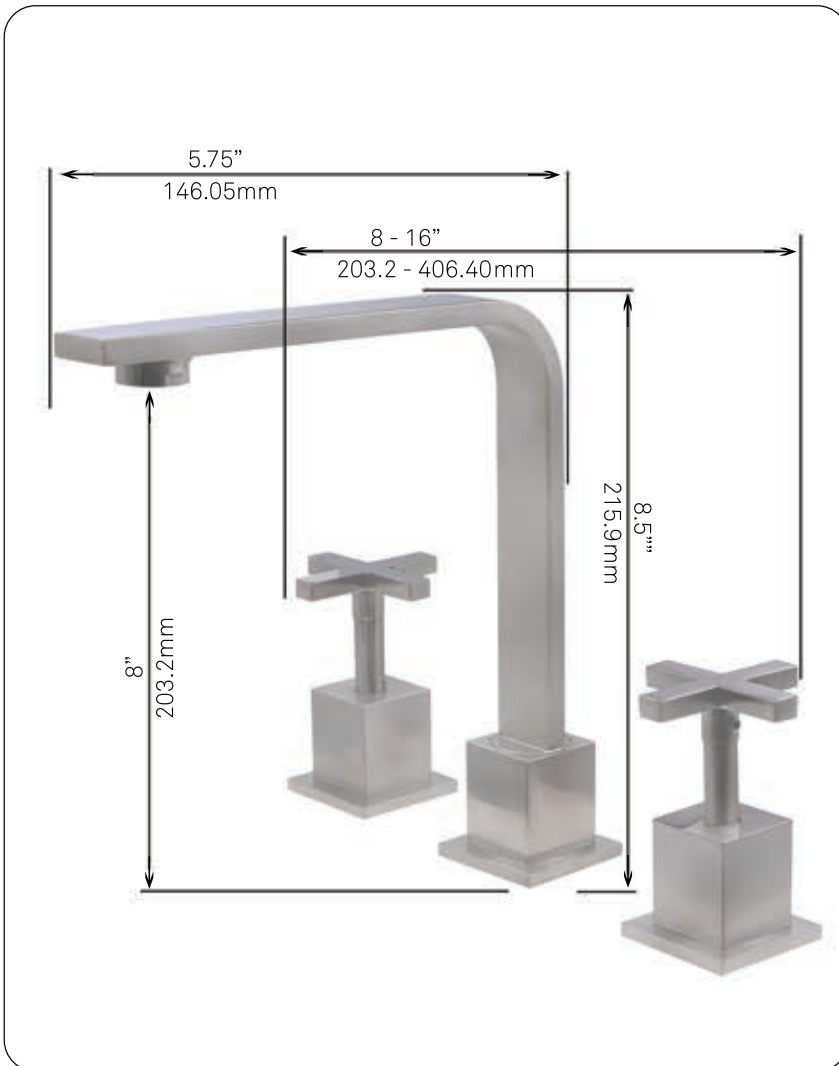

NOTES

Novatto reserves the right (1) to make changes in specifications and materials, and (2) to change or discontinue models, both without notice or obligation. Dimensions are for reference only, see www.NovattoInc.com for finish options and product availability.

Novatto Inc
TOLL FREE 844.404.4242
www.NovattoInc.com