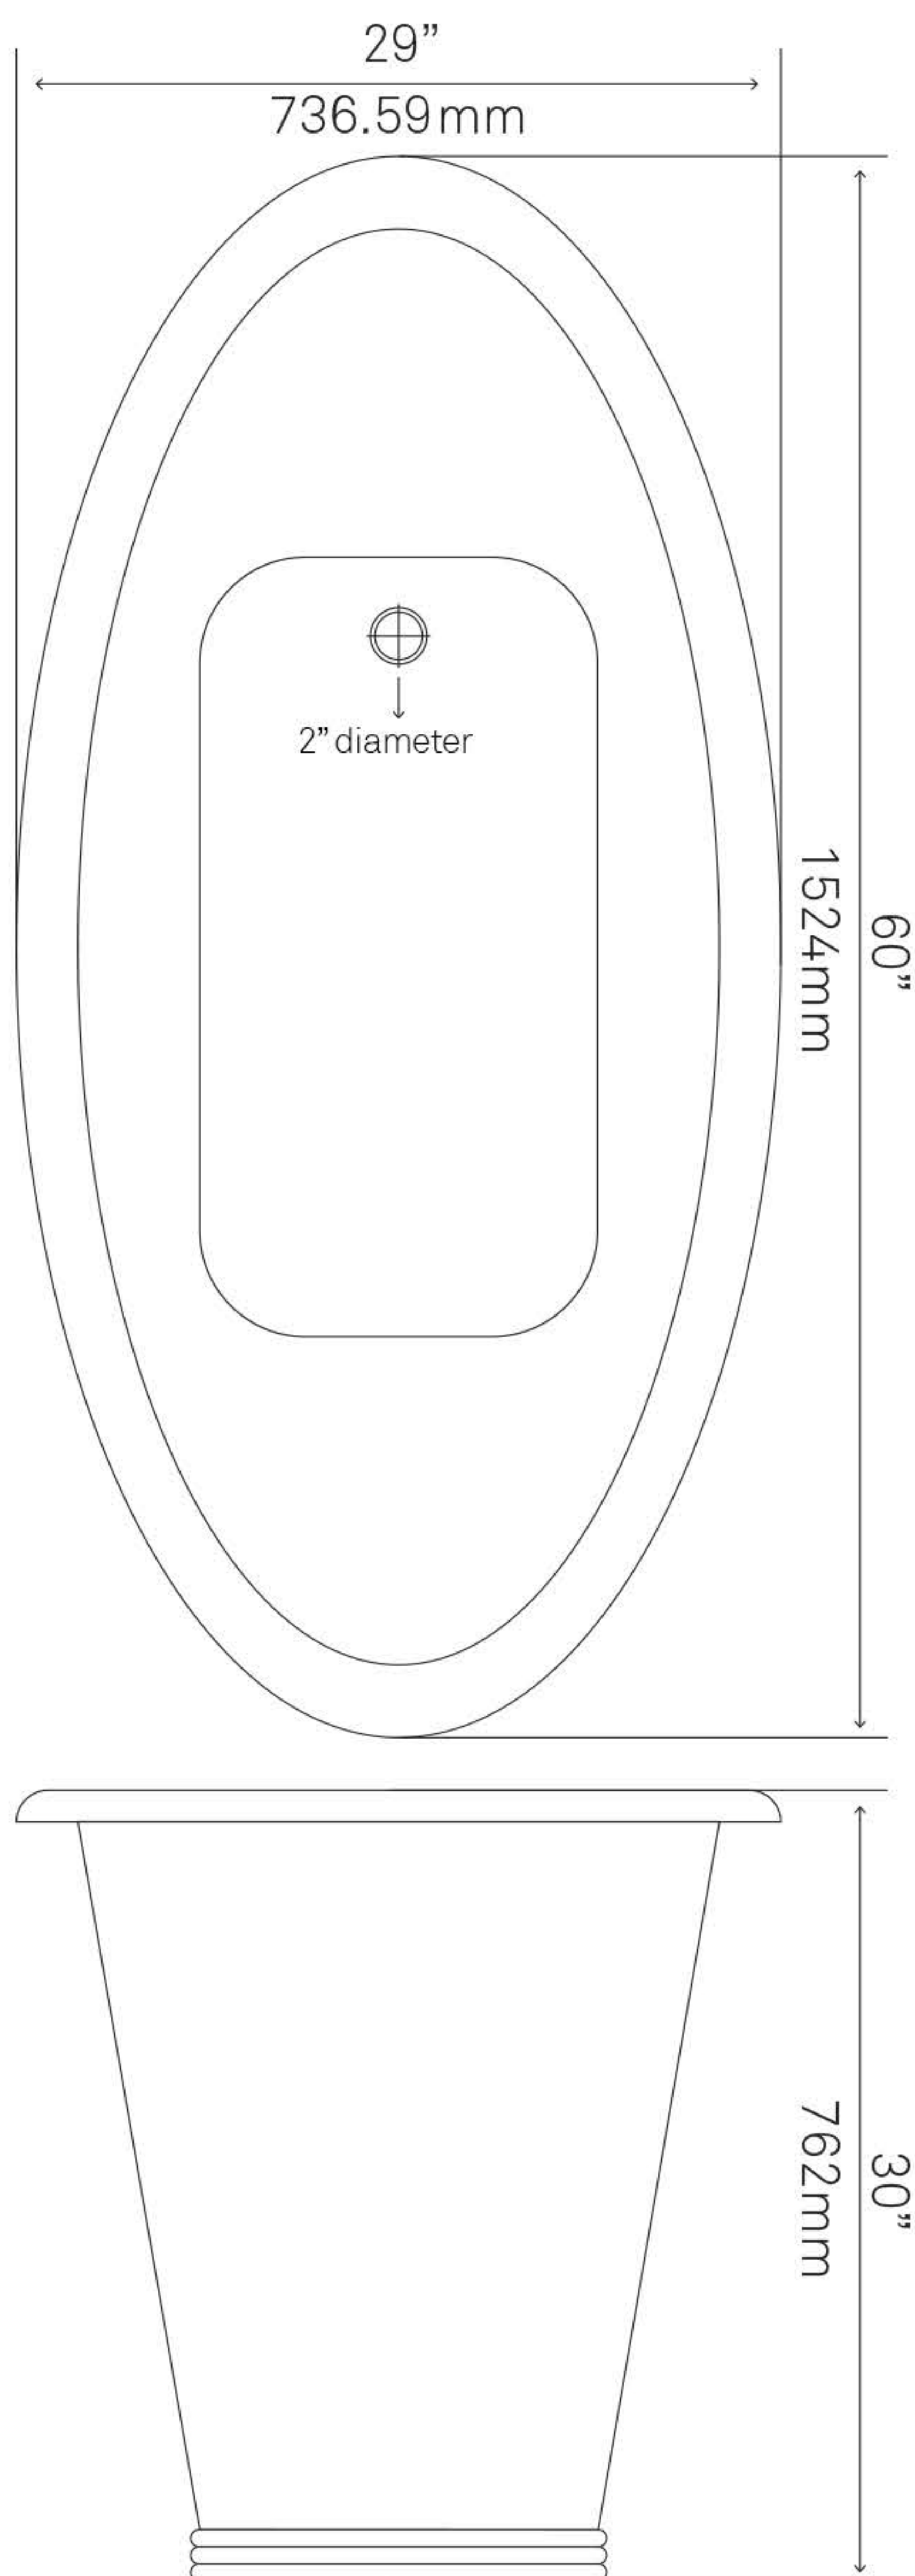

NBT-ADA-60-ADAMO Freestanding Copper Bath Tub

Requested By:

Specific Features:

STANDARD SPECIFICATIONS:

- 16 Gauge Copper
- Outside Dimensions: 29" x 60" x 30"
- Hand-hammered Antique Finish
- Artisan hand crafted
- 16-gauge recycled copper construction
- Standard U.S. Plumbing Connection
- 2" Drain
- Tolerance = +/- 1/2"
- Made in Mexico