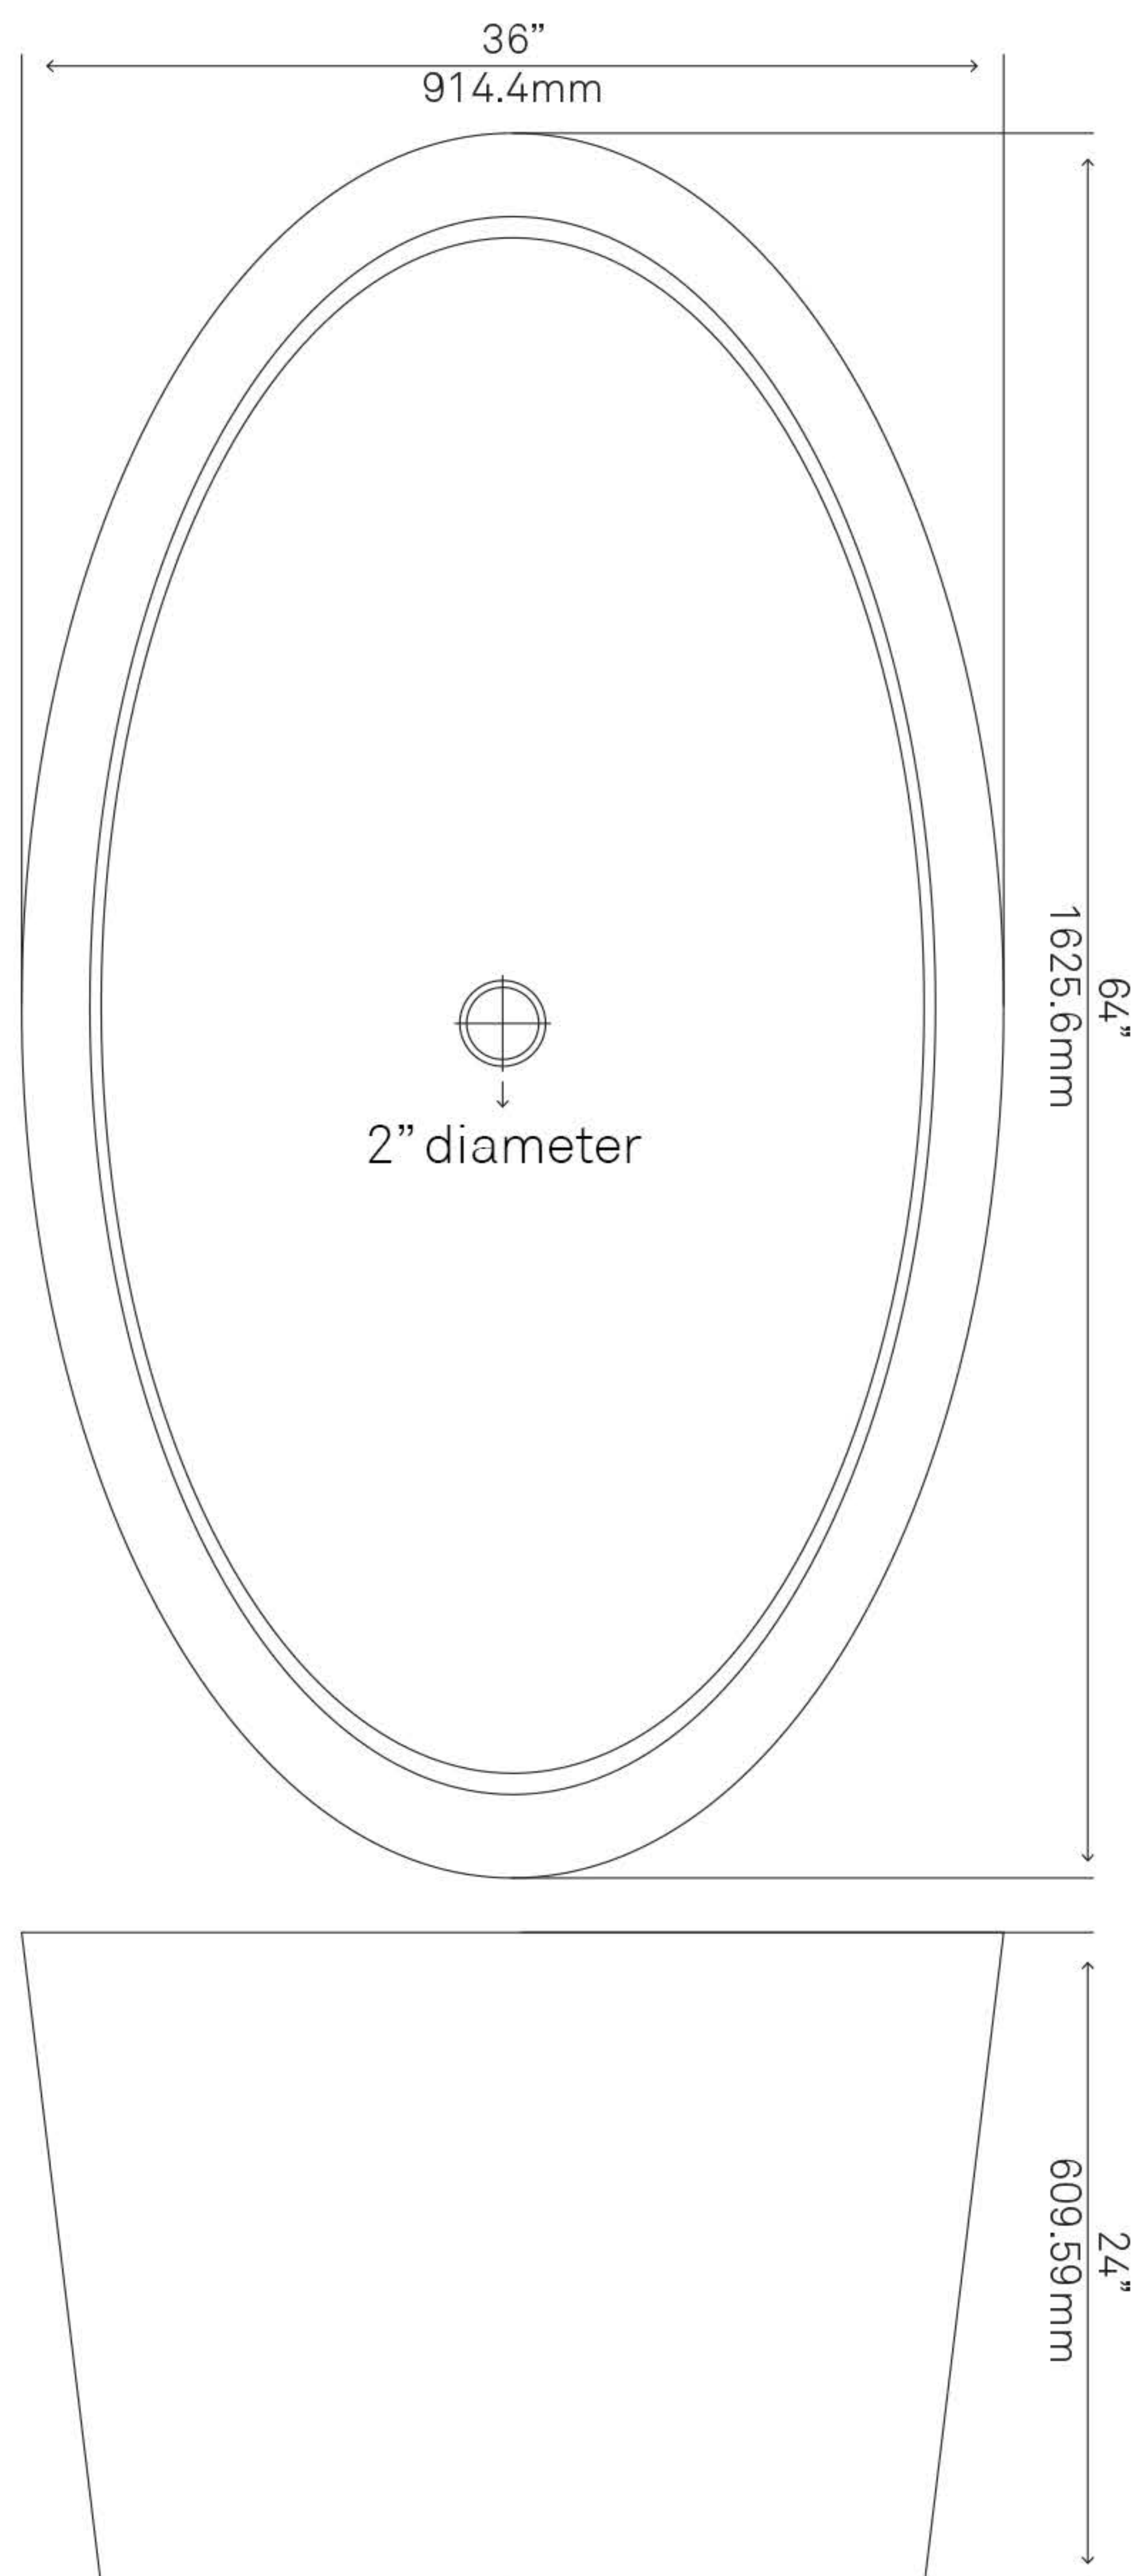

NBT-DAK DAKOTA Freestanding Copper Bath Tub

Requested By:

Specific Features:

STANDARD SPECIFICATIONS:

- Double Wall 16 Gauge Copper
- Inside dimensions: 57" x 29" x 21"
- Hand-hammered Antique Finish
- Artisan hand crafted
- 16-gauge recycled copper construction
- Standard U.S. Plumbing Connection
- 2" Drain
- Tolerance = +/- 1/2"
- Made in Mexico