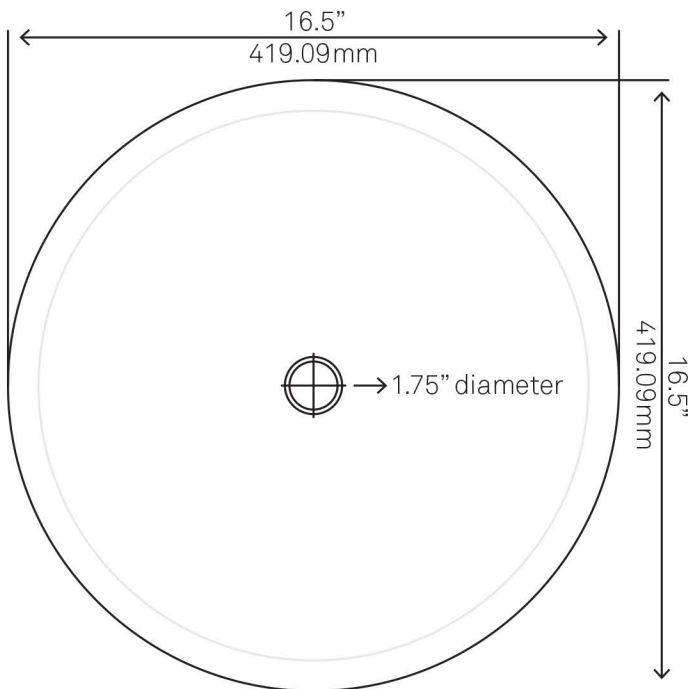

NOHP-G013 AUTUNNO Glass Vessel Bathroom Sink

Requested By: _____

Specific Features: _____

STANDARD SPECIFICATIONS:

- Round hand painted vessel sink
- Red, yellow, and brown
- High tempered glass
- Stain and scratch resistant inside
- Textured painted outside
- Above counter installation
- Standard U.S. plumbing connection
- 1.75-inch drain opening
- Novatto faucet and drain sold separately