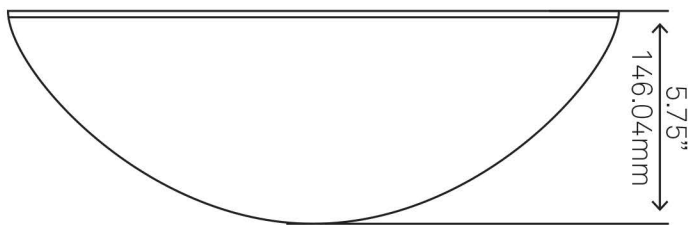

NOHP-G013 AUTUNNO Glass Vessel Bathroom Sink

Requested By: _____

Specific Features: _____

STANDARD SPECIFICATIONS:

- Round hand painted vessel sink
- Red, yellow, and brown
- High tempered glass
- Stain and scratch resistant inside
- Textured painted outside
- Above counter installation
- Standard U.S. plumbing connection
- 1.75-inch drain opening
- Novatto faucet and drain sold separately