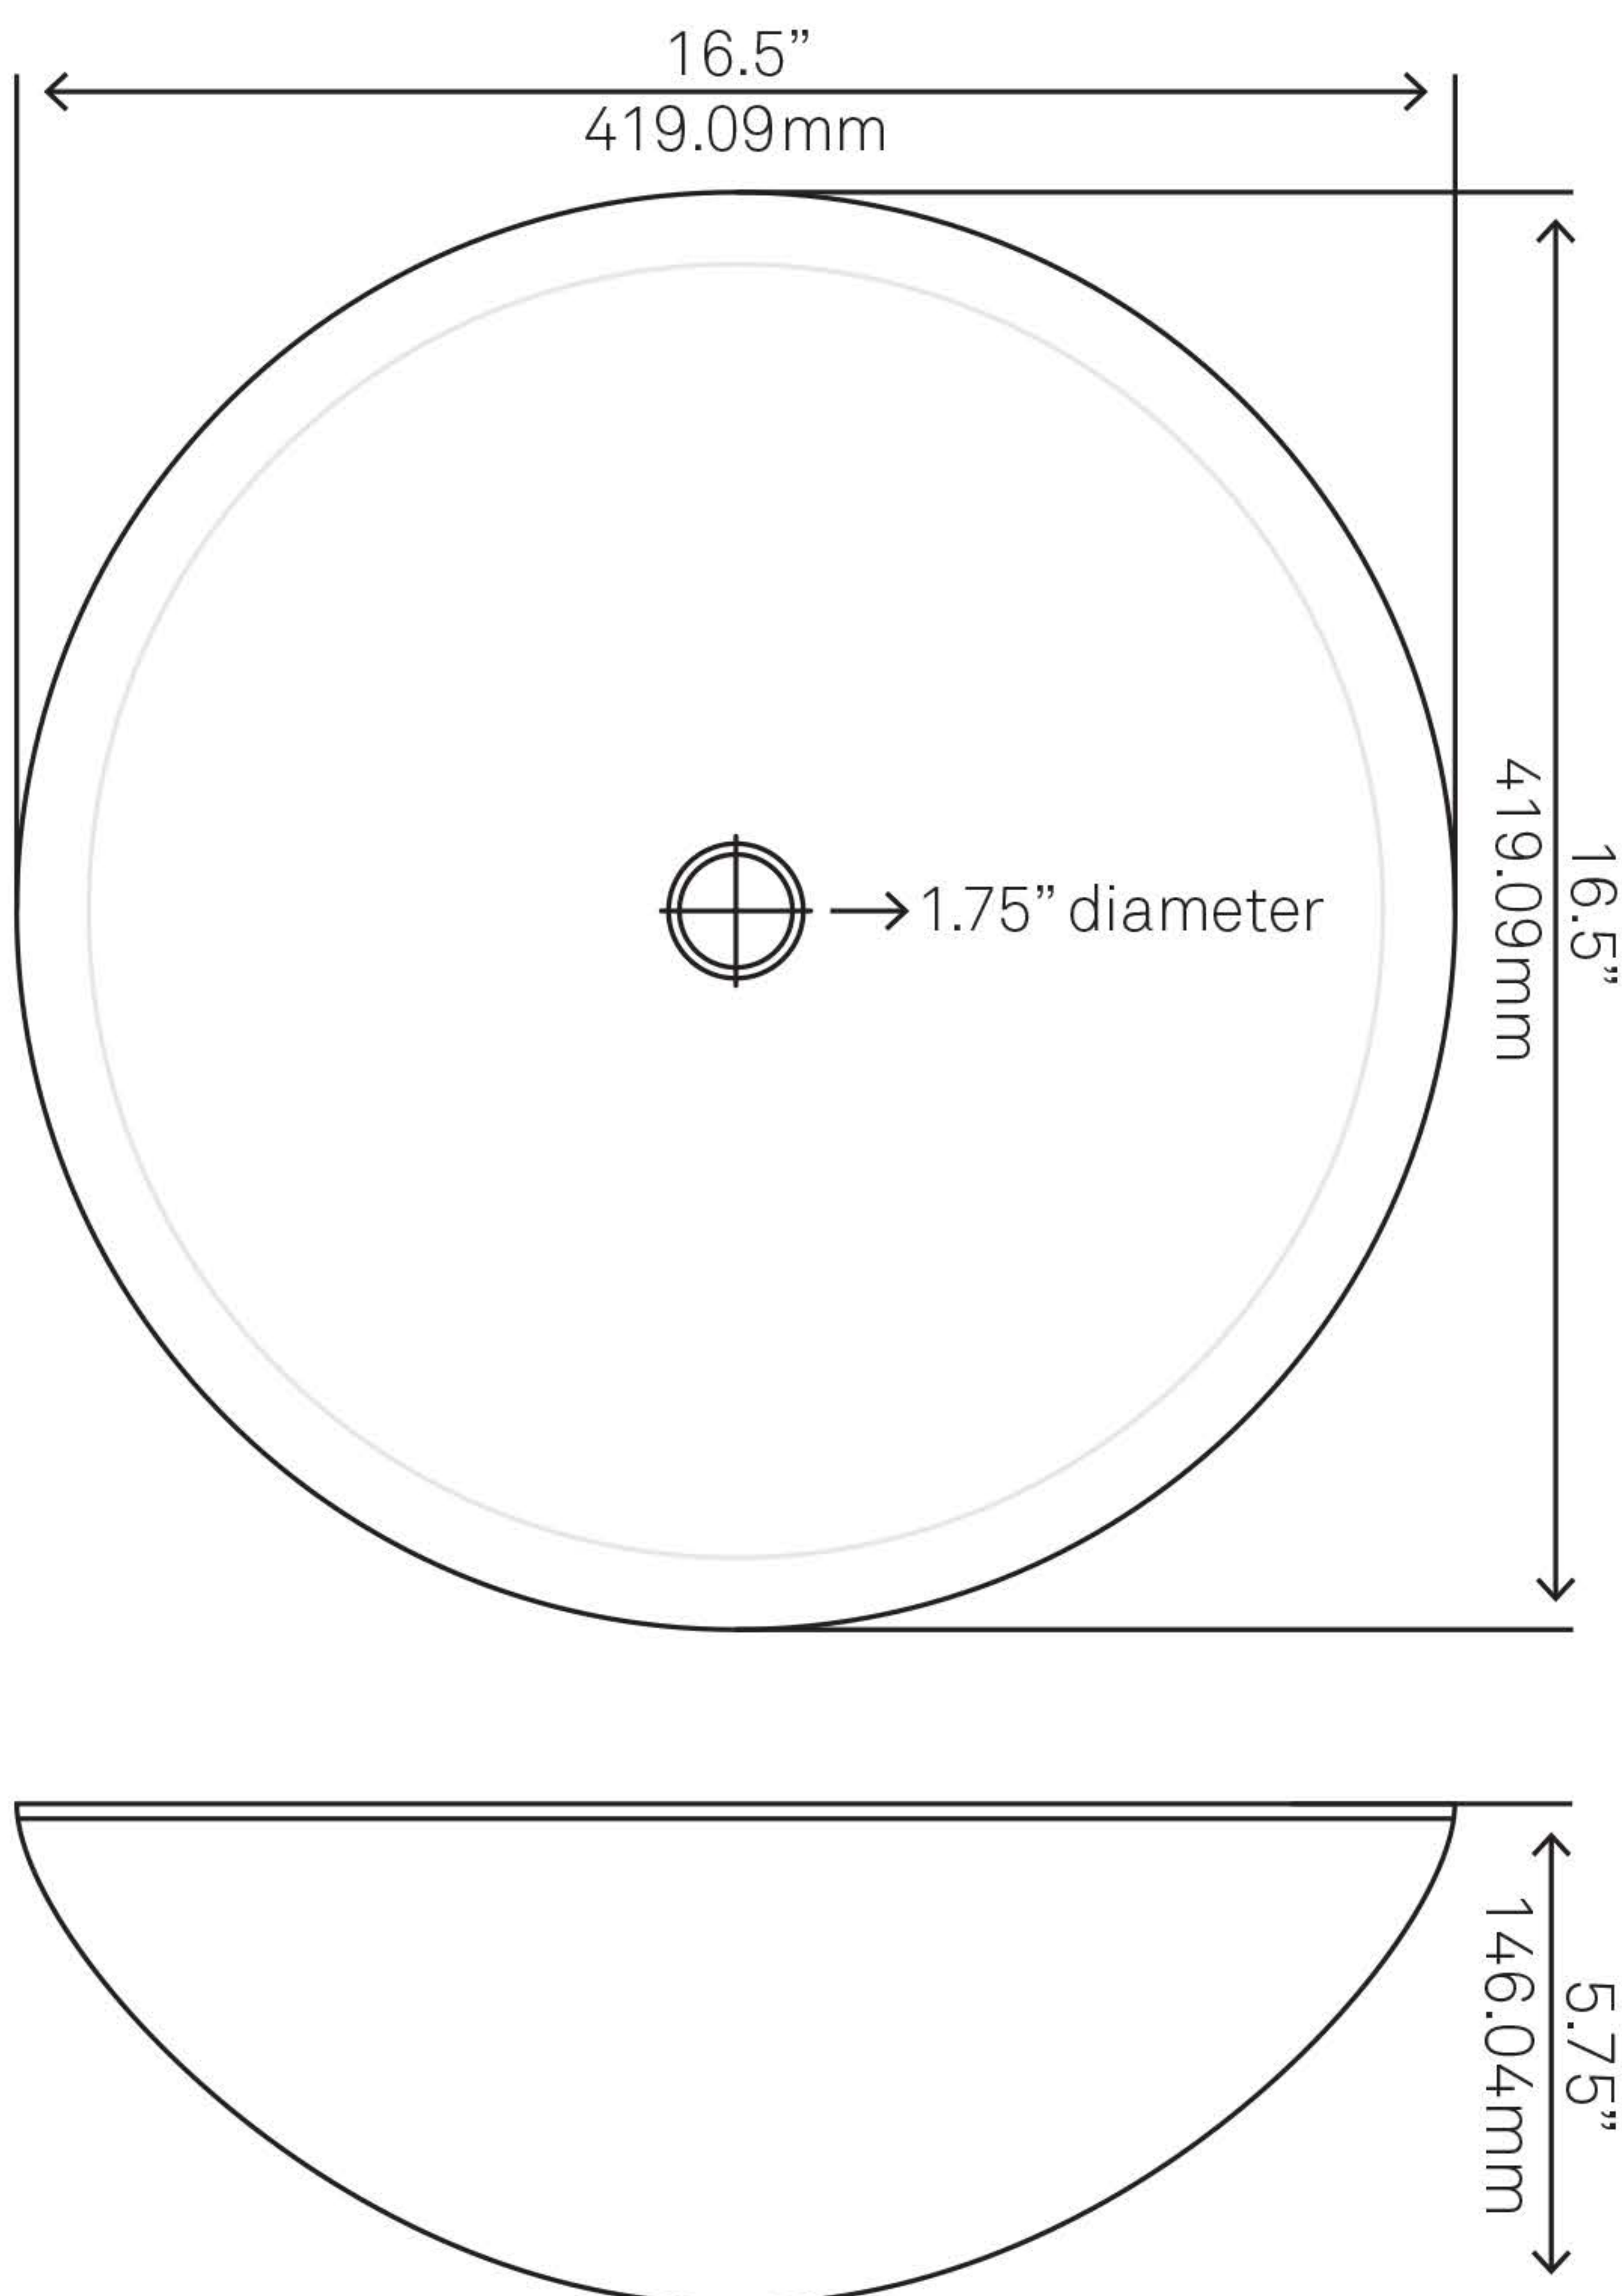

NOHP-G032 MOSAICO Glass Vessel Bathroom Sink

Requested By:

Specific Features:

STANDARD SPECIFICATIONS:

- Round hand painted vessel sink
- Brown and tan mosaic pattern
- Thick 3/4 inch high tempered glass
- Stain and scratch resistant inside
- Textured painted outside
- Above counter installation
- Standard U.S. plumbing connection
- 1.75-inch drain opening
- Novatto faucet & drain sold separately