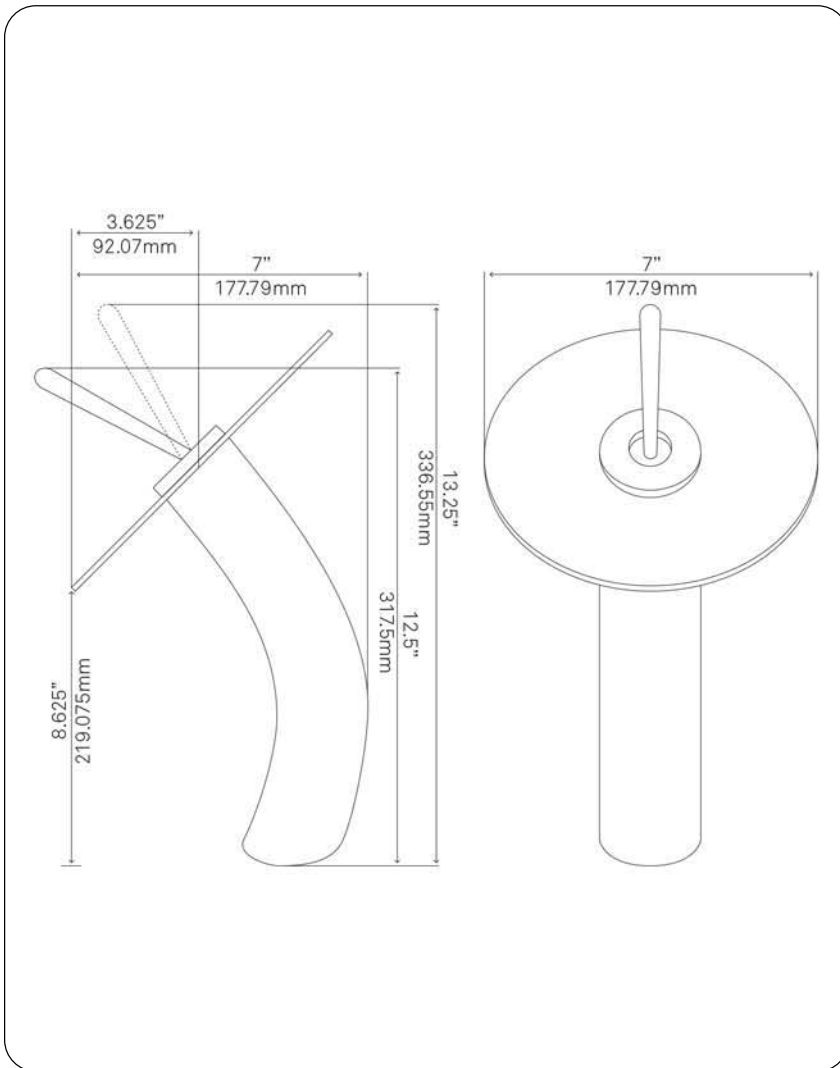

NOTES

Novatto reserves the right (1) to make changes in specifications and materials, and (2) to change or discontinue models, both without notice or obligation. Dimensions are for reference only, see www.NovattoInc.com for finish options and product availability.

Novatto Inc
TOLL FREE 844.404.4242
www.NovattoInc.com