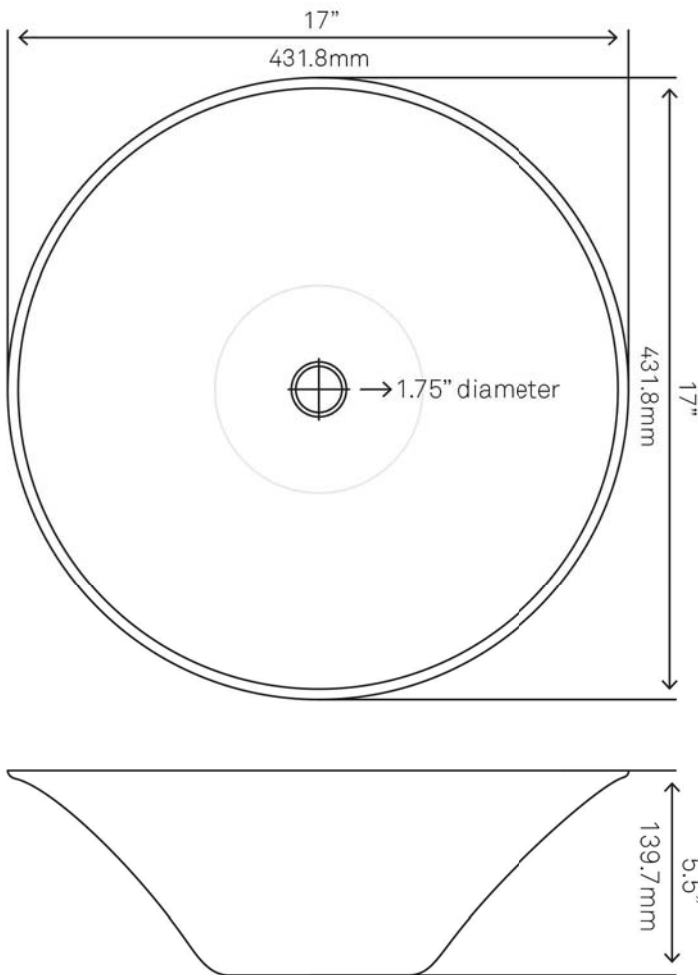

NOVATTO

NOHP-G008 SANGUINELLO Glass Vessel Bathroom Sink

Requested By:

Specific Features:

STANDARD SPECIFICATIONS:

- Round hand painted vessel sink
- Copper and black tones
- High tempered glass
- Stain and scratch resistant inside
- Textured painted outside
- Above counter installation
- Standard U.S. plumbing connection
- Outer dimensions 17 x 5.5-inches
- 1.75-inch drain opening
- Novatto faucet and drain sold separately

Novatto Inc
TOLL FREE 844.404.4242
www.NovattoInc.com

NOVATTO

GF-001ORB-SANGUINELLO FALLS Waterfall Vessel Faucet

Requested By: _____

Specific Features: _____

STANDARD SPECIFICATIONS:

- Oil-rubbed bronze with Sanguinello glass disc
- Single handle control
- Solid brass construction
- High pressure ceramic cartridge
- Single hole deck mount installation
- 1.5-inch diameter hole required
- cUPC and AB1953 low lead compliant
- ASME A112.18.1-1-2011/CSA B125.1-11
- NSF 61 and NSF 372 certified

Novatto Inc
TOLL FREE 844.404.4242
www.NovattoInc.com

PUD-ORB

Vessel Sink Pop-Up Drain, Oil Rubbed Bronze

Requested By: _____

Specific Features: _____

STANDARD SPECIFICATIONS:

- Pop-up vessel sink drain
- Oil rubbed bronze finish
- Solid brass construction
- Includes rubber seals and fastener for installation
- 9-inches total pop-up length
- Fits any standard 1.75-inch drain opening
- cUPC