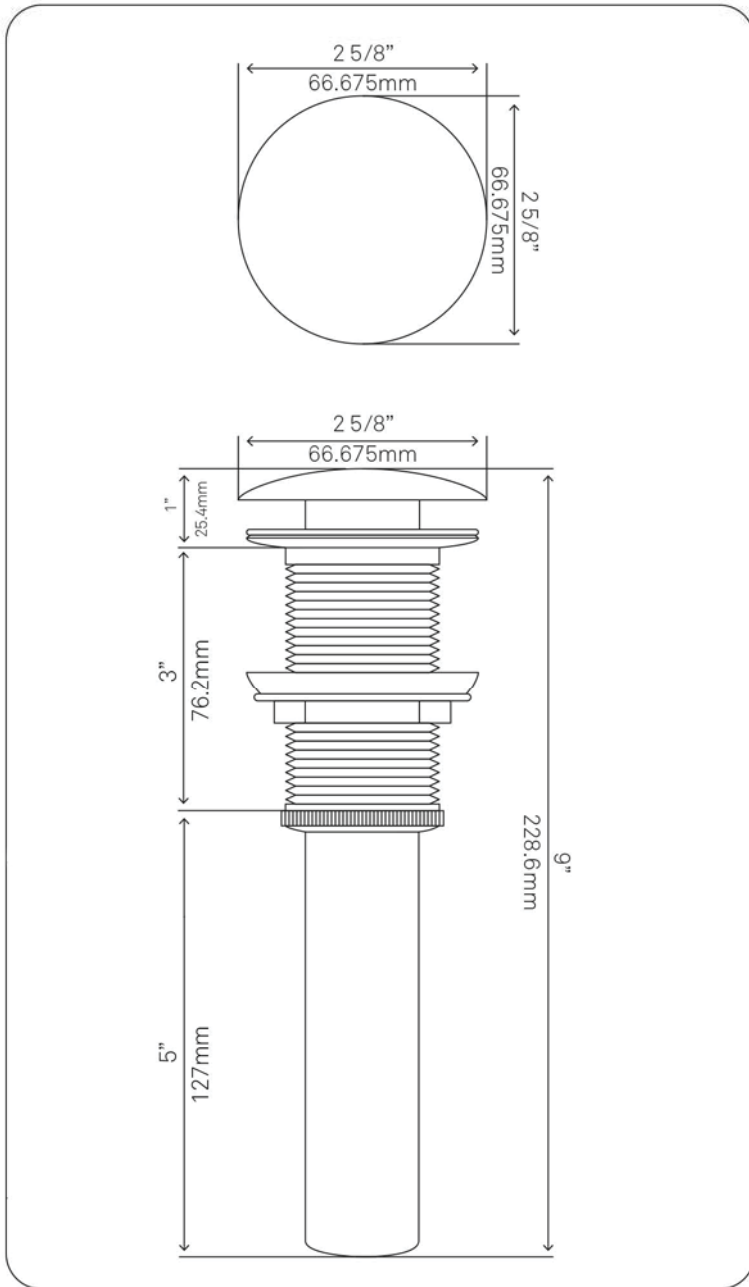

NOTES

Novatto reserves the right (1) to make changes in specifications and materials, and (2) to change or discontinue models, both without notice or obligation. Dimensions are for reference only, see www.NovattoInc.com for finish options and product availability.

Novatto Inc
TOLL FREE 844.404.4242
www.NovattoInc.com