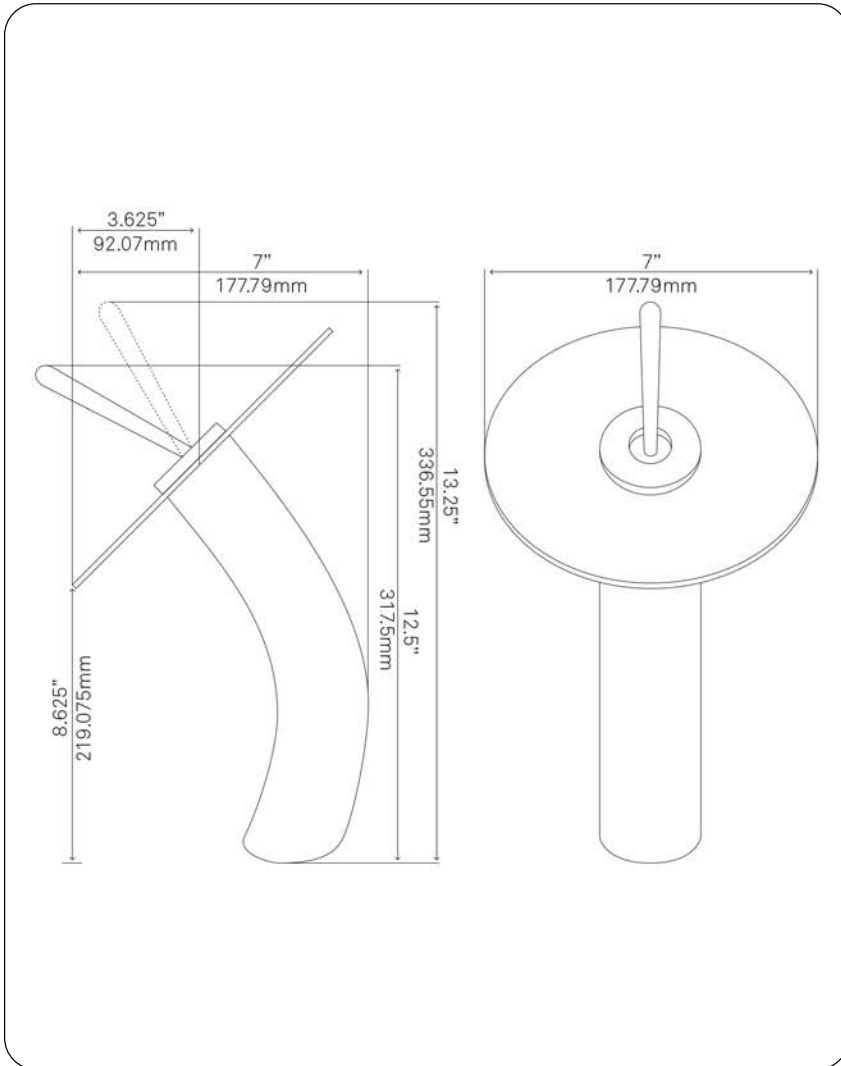

NOTES

Novatto reserves the right (1) to make changes in specifications and materials, and (2) to change or discontinue models, both without notice or obligation. Dimensions are for reference only, see www.NovattoInc.com for finish options and product availability.

Novatto Inc
TOLL FREE 844.404.4242
www.NovattoInc.com