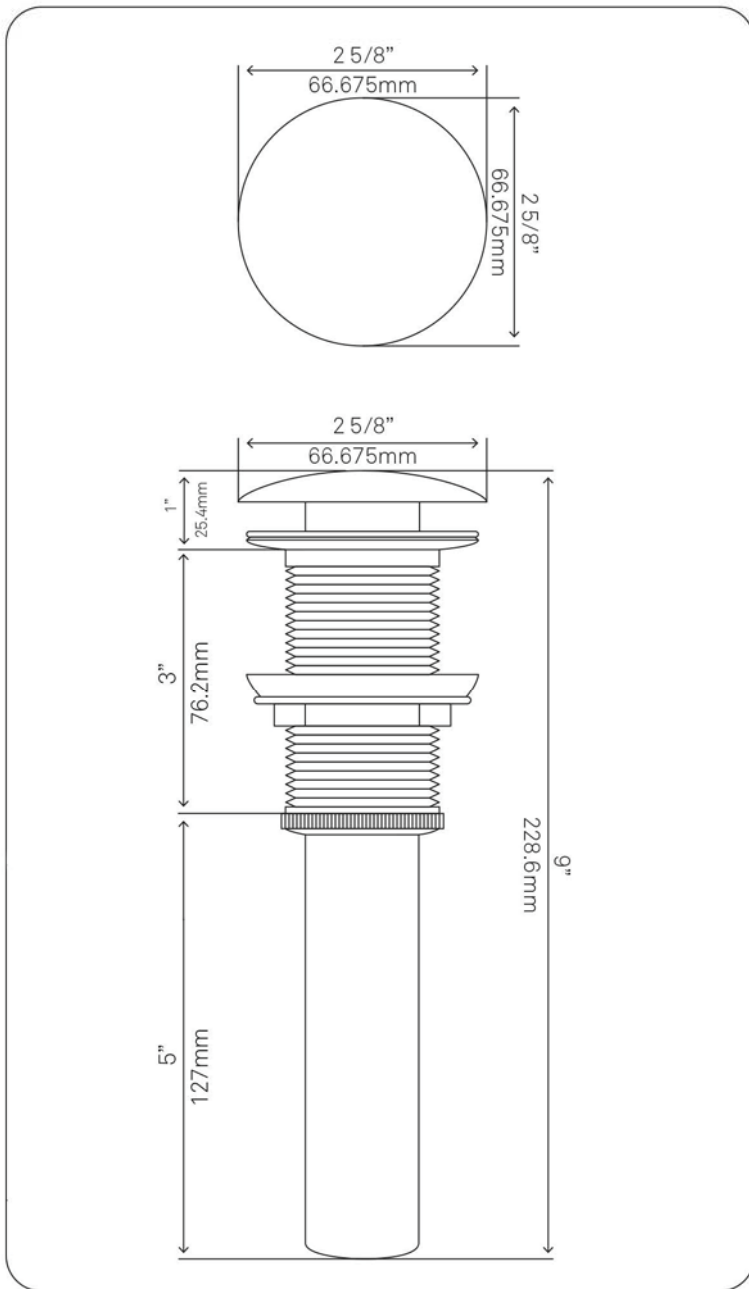

NOTES

Novatto reserves the right (1) to make changes in specifications and materials, and (2) to change or discontinue models, both without notice or obligation. Dimensions are for reference only, see www.NovattoInc.com for finish options and product availability.

Novatto Inc
TOLL FREE 844.404.4242
www.NovattoInc.com