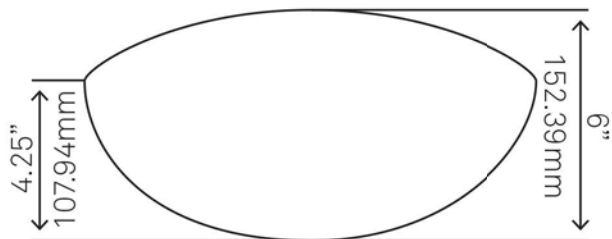

NOVATTO

**NOHP-G012-8031 TARTARUGA
Oval Glass Vessel Bathroom Sink**

Requested By: _____

Specific Features: _____

Novatto reserves the right (1) to make changes in specifications and materials, and (2) to change or discontinue models, both without notice or obligation. Dimensions are for reference only, see www.NovattoInc.com for finish options and product availability.