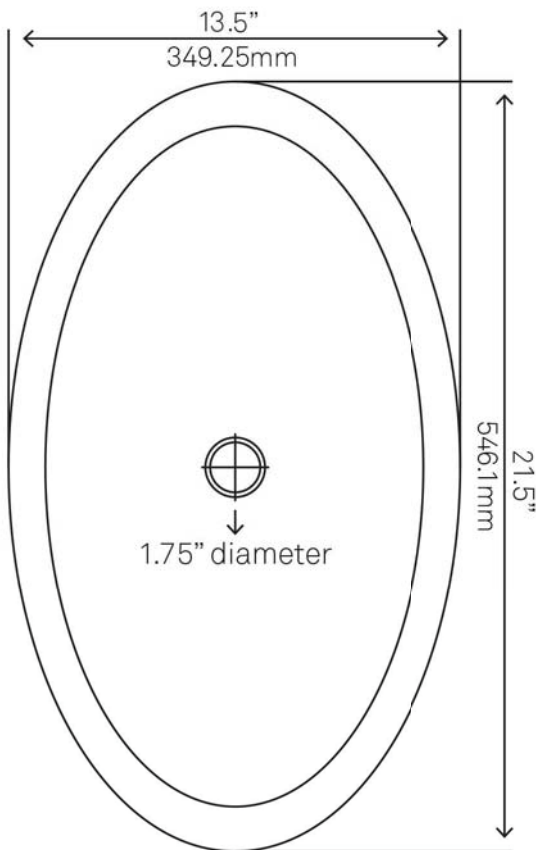

NOVATTO

**NOHP-G012-8031 TARTARUGA
Oval Glass Vessel Bathroom Sink**

Requested By: _____

Specific Features: _____

Novatto reserves the right (1) to make changes in specifications and materials, and (2) to change or discontinue models, both without notice or obligation. Dimensions are for reference only, see www.NovattoInc.com for finish options and product availability.

STANDARD SPECIFICATIONS:

- Oval Slipper hand painted vessel sink
- Black and Silver
- High tempered glass
- ½" thick tempered glass
- Stain and scratch resistant inside
- Textured painted outside
- Above counter installation
- Standard U.S. plumbing connection
- 1.75-inch drain opening
- Novatto faucet and drain sold separately

NOVATTO

GF-001BN TARTARUGA FALLS Waterfall Vessel Faucet

Requested By: _____

Specific Features: _____

STANDARD SPECIFICATIONS:

- Brushed nickel w/ Tartaruga matching glass disc
- Single handle control
- Solid brass construction
- High pressure ceramic cartridge
- Single hole deck mount installation
- 1.5-inch diameter hole required
- cUPC and AB1953 low lead compliant
- ASME A112.18.1-1-2011/CSA B125.1-11
- NSF 61 and NSF 372 certified