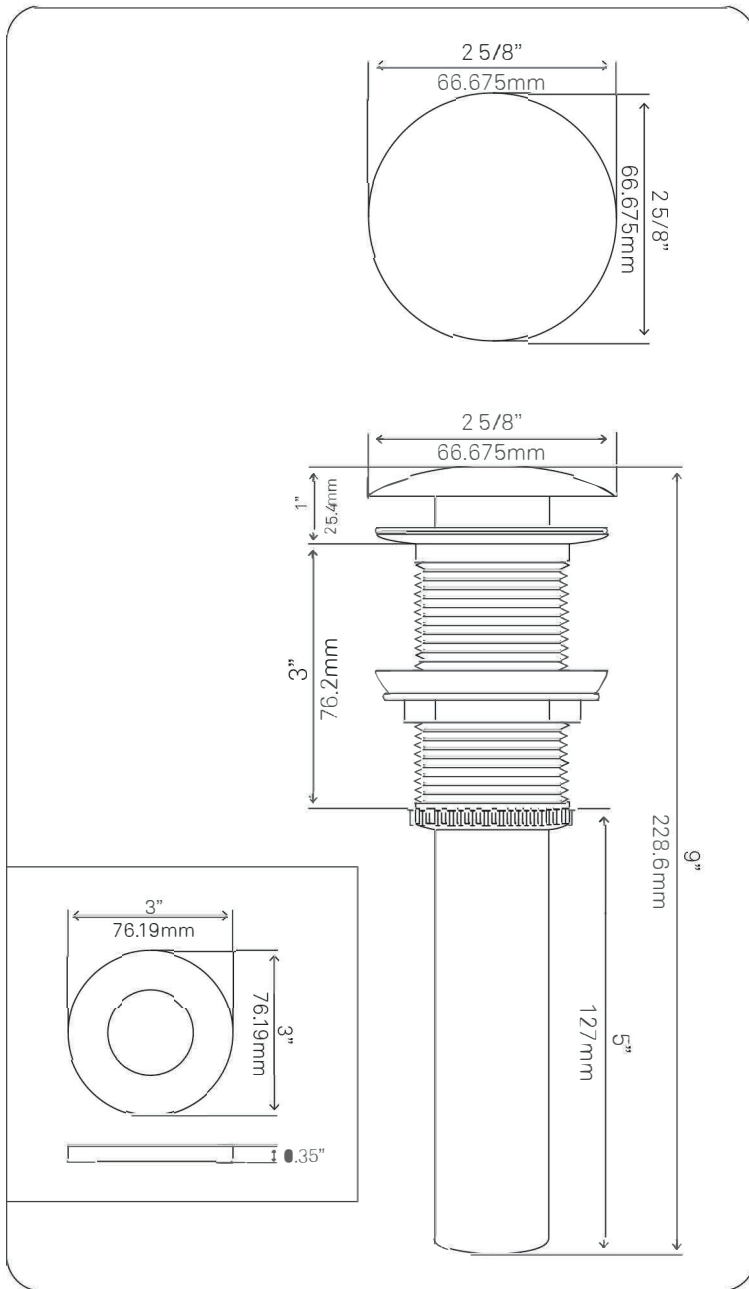

NOTES

Novatto reserves the right (1) to make changes in specifications and materials, and (2) to change or discontinue models, both without notice or obligation. Dimensions are for reference only, see www.NovattoInc.com for finish options and product availability.

Novatto Inc
TOLL FREE 844.404.4242
www.NovattoInc.com