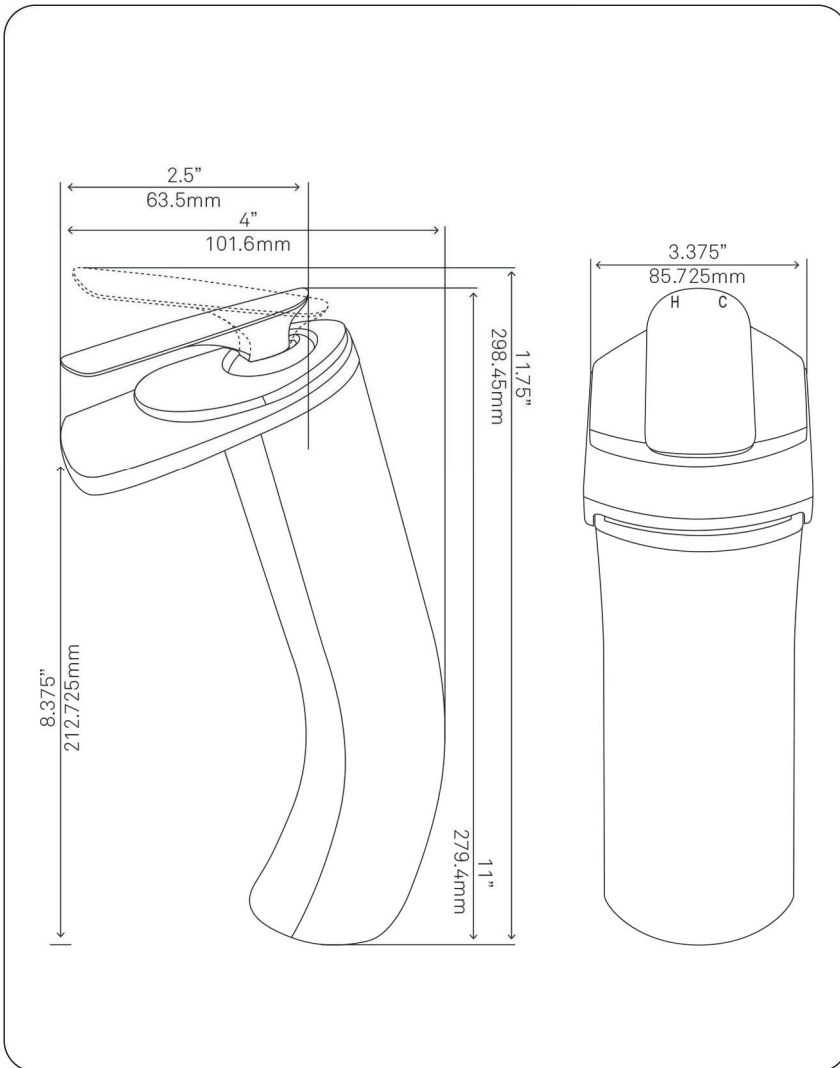

NOTES

Novatto reserves the right (1) to make changes in specifications and materials, and (2) to change or discontinue models, both without notice or obligation. Dimensions are for reference only, see www.NovattoInc.com for finish options and product availability.

Novatto Inc
TOLL FREE 844.404.4242
www.NovattoInc.com