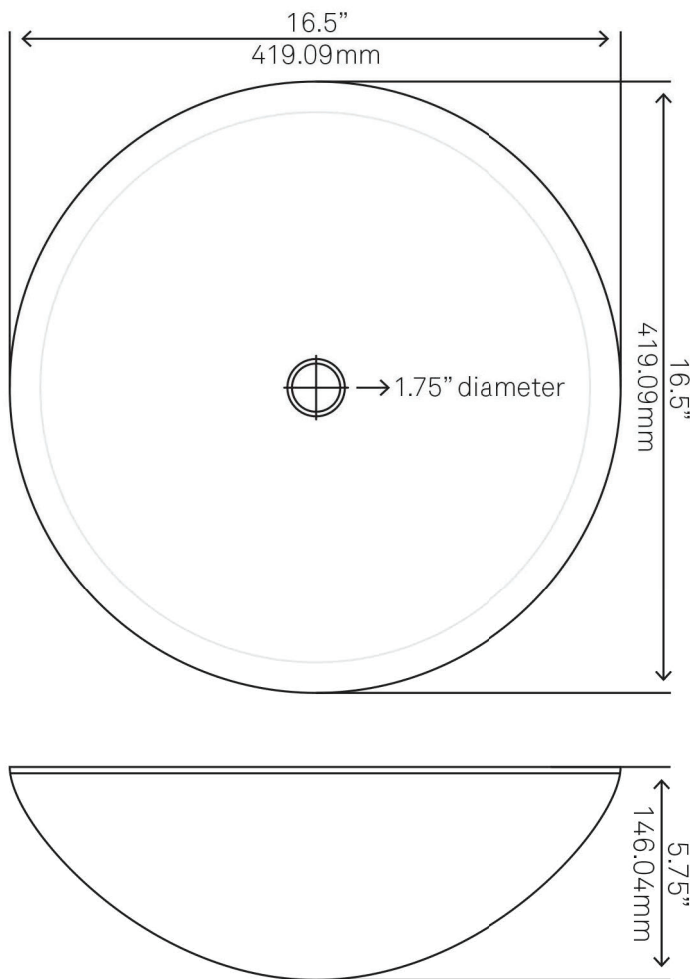

NOHP-G025 MIMETICA Painted Glass Vessel Sink

Requested By: _____

Specific Features: _____

STANDARD SPECIFICATIONS:

- Round hand painted vessel sink
- Dark rich brown camouflage
- High tempered glass
- Stain and scratch resistant inside
- Textured painted outside
- Above counter installation
- Standard U.S. plumbing connection
- Outer dimensions 16.5 x 5.75-inches
- 1.75-inch drain opening
- Novatto faucet and drain sold separately

Novatto Inc
TOLL FREE 844.404.4242
www.NovattoInc.com

**GF-057ORB CASCADE
Waterfall Vessel Faucet**

Requested By: _____

Specific Features: _____

STANDARD SPECIFICATIONS:

- Oil rubbed bronze finish
- Single handle control
- Solid brass construction
- High pressure ceramic cartridge
- Single hole deck mount installation
- 1.5-inch diameter hole required
- cUPC and AB1953 low lead compliant
- ASME A112.18.1-2011/CSA B125.1-11
- NSF 61 and NSF 372 certified
- EPA WaterSense® available