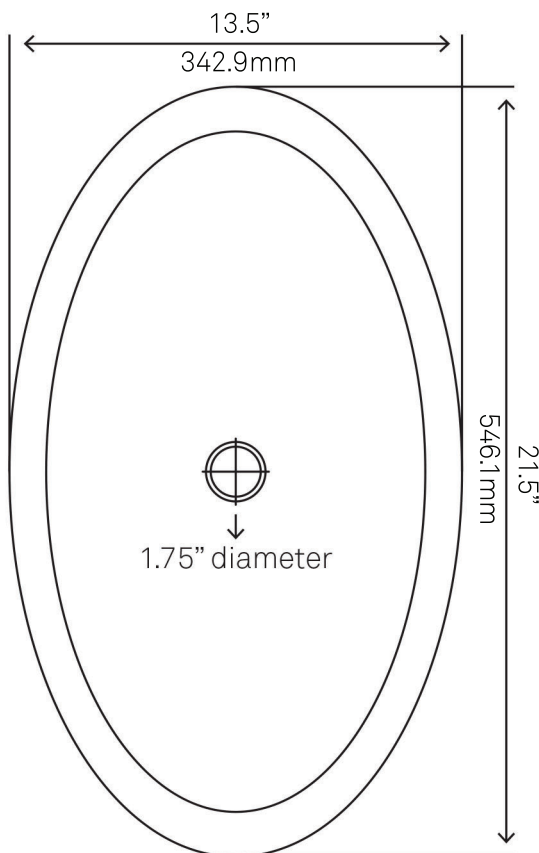

NOHP-G025-8031 VOLLE Painted Glass Vessel Sink

Requested By: _____

Specific Features: _____

STANDARD SPECIFICATIONS:

- Oval slipper hand painted vessel sink
- Dark rich brown camouflage
- High tempered glass
- Stain and scratch resistant inside
- Textured painted outside
- Above counter installation
- Standard U.S. plumbing connection
- 1.75-inch drain opening
- Novatto faucet and drain sold separately

Novatto Inc
TOLL FREE 844.404.4242
www.NovattoInc.com

NOVATTO

GF-136ORB ECLIPSE Vessel Faucet, Oil Rubbed Bronze

Requested By: _____

Specific Features: _____

STANDARD SPECIFICATIONS:

- Single handle control
- Solid brass construction
- High pressure ceramic cartridge
- Single hole deck mount installation
- Spout reach: 3.75-inches
- Spout height: 8-inches
- 1.5-inch mounting hole diameter
- cUPC and AB1953 low lead compliant
- ASME A112.18.1-1-2011/CSA B125.1-11
- NSF 61 and NSF 372 certified
- EPA WaterSense® available