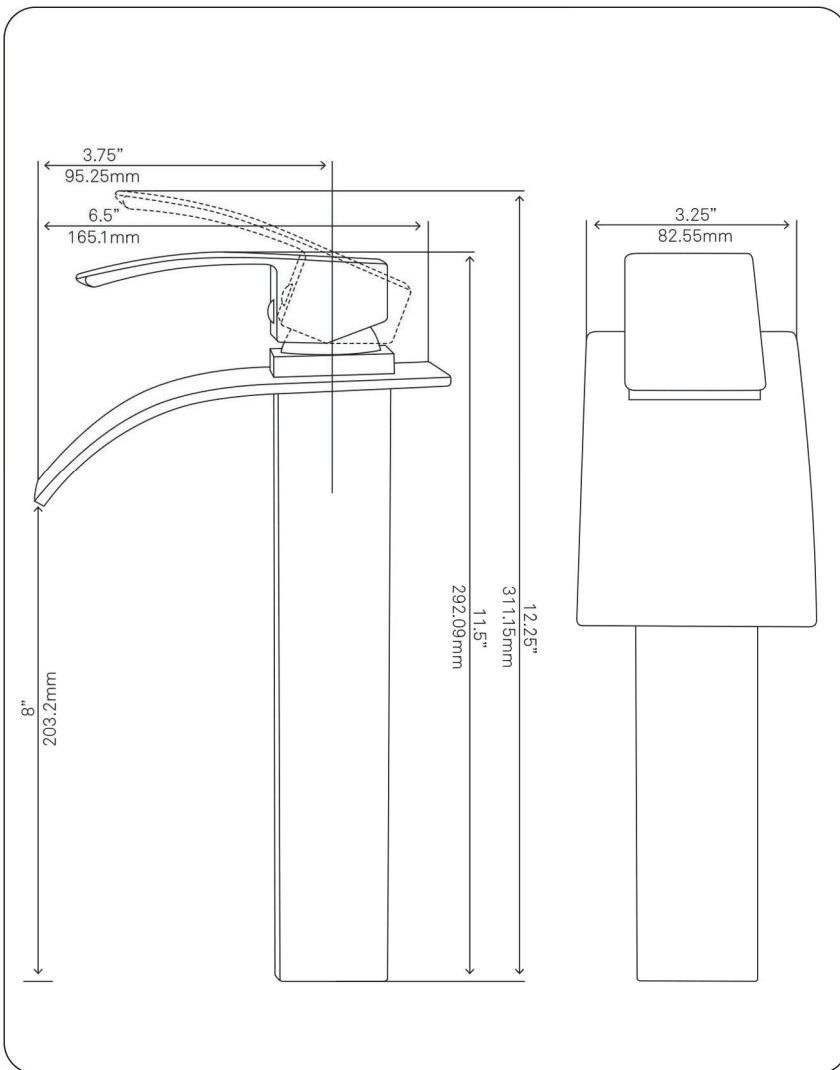

NOHP-G025-8031 VOLLE Painted Glass Vessel Sink

Requested By: _____

Specific Features: _____

STANDARD SPECIFICATIONS:

- Oval slipper hand painted vessel sink
- Dark rich brown camouflage
- High tempered glass
- Stain and scratch resistant inside
- Textured painted outside
- Above counter installation
- Standard U.S. plumbing connection
- 1.75-inch drain opening
- Novatto faucet and drain sold separately

Novatto Inc
TOLL FREE 844.404.4242
www.NovattoInc.com

NOVATTO

GF-136ORB ECLIPSE Vessel Faucet, Oil Rubbed Bronze

Requested By: _____

Specific Features: _____

STANDARD SPECIFICATIONS:

- Single handle control
- Solid brass construction
- High pressure ceramic cartridge
- Single hole deck mount installation
- Spout reach: 3.75-inches
- Spout height: 8-inches
- 1.5-inch mounting hole diameter
- cUPC and AB1953 low lead compliant
- ASME A112.18.1-1-2011/CSA B125.1-11
- NSF 61 and NSF 372 certified
- EPA WaterSense® available

WARRANTY:

Limited lifetime warranty

- See www.NovattoInc.com for details

COORDINATING ACCESSORIES:

- PUD-ORB pop-up drain
- MR-001ORB mounting ring
- Glacier Ice Restoration and Sealer kit

NOTES

Novatto reserves the right (1) to make changes in specifications and materials, and (2) to change or discontinue models, both without notice or obligation. Dimensions are for reference only, see www.NovattoInc.com for finish options and product availability.

Novatto Inc
TOLL FREE 844.404.4242
www.NovattoInc.com

PUD-ORB-MR Vessel Sink Pop-Up Drain and Mounting Ring, Oil Rubbed Bronze

Requested By: _____

Specific Features: _____

STANDARD SPECIFICATIONS:

- Clicker pop-up vessel sink drain and mounting ring
- Oil rubbed bronze finish
- Solid brass construction
- Includes rubber seals and fastener for installation
- 9-inches total pop-up length
- Fits any standard 1.75-inch drain opening
- cUPC