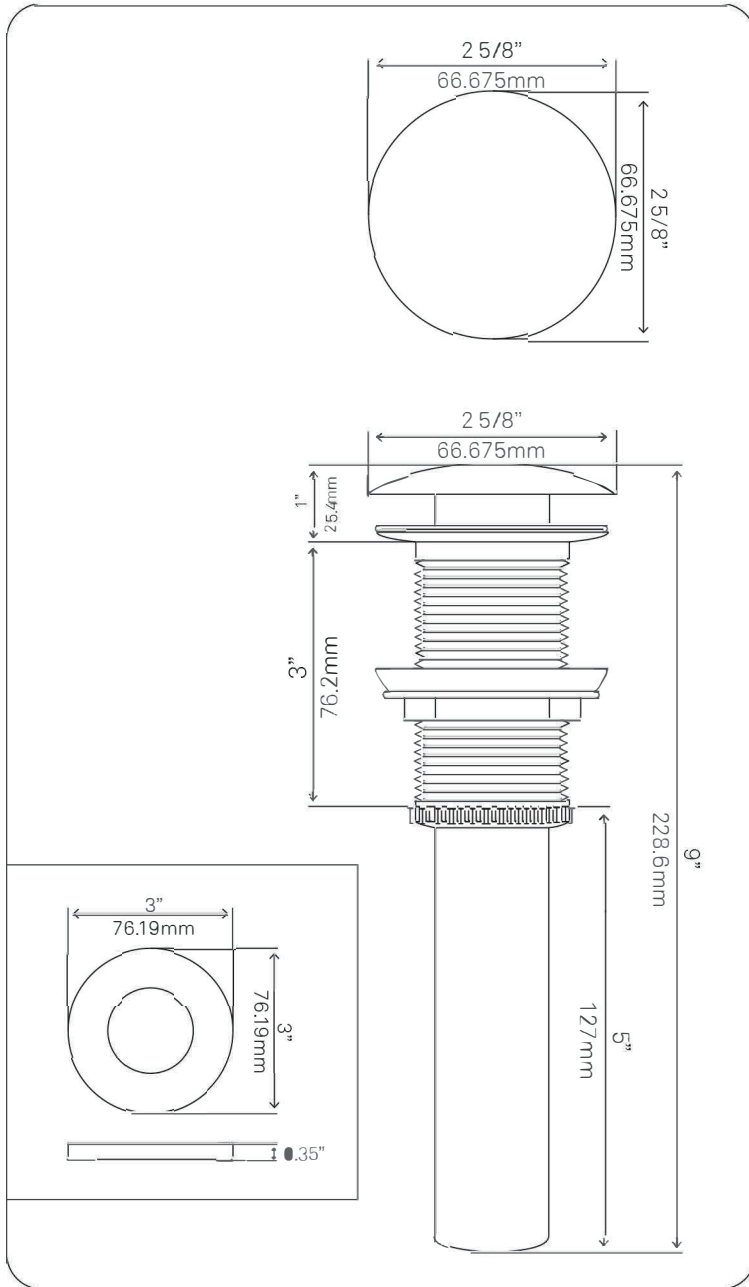

NOTES

Novatto reserves the right (1) to make changes in specifications and materials, and (2) to change or discontinue models, both without notice or obligation. Dimensions are for reference only, see www.NovattoInc.com for finish options and product availability.

Novatto Inc
TOLL FREE 844.404.4242
www.NovattoInc.com