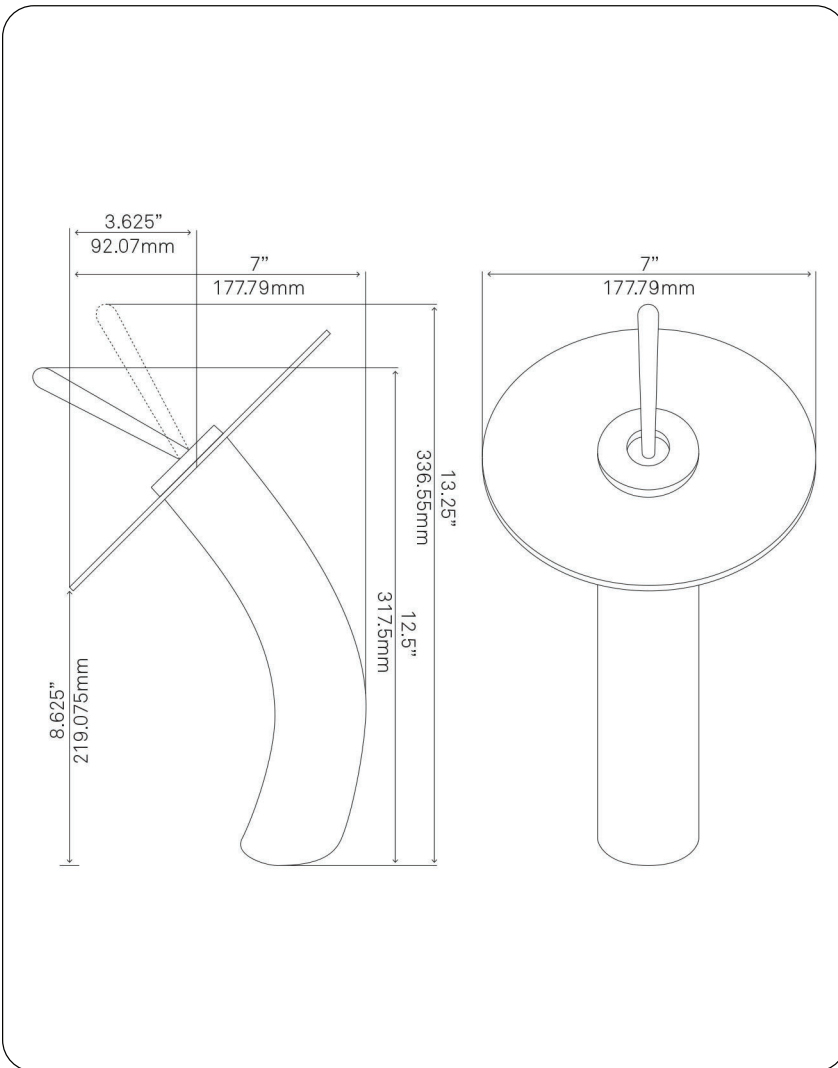

NOTES

Novatto reserves the right (1) to make changes in specifications and materials, and (2) to change or discontinue models, both without notice or obligation. Dimensions are for reference only, see www.NovattoInc.com for finish options and product availability.

Novatto Inc
TOLL FREE 844.404.4242
www.NovattoInc.com