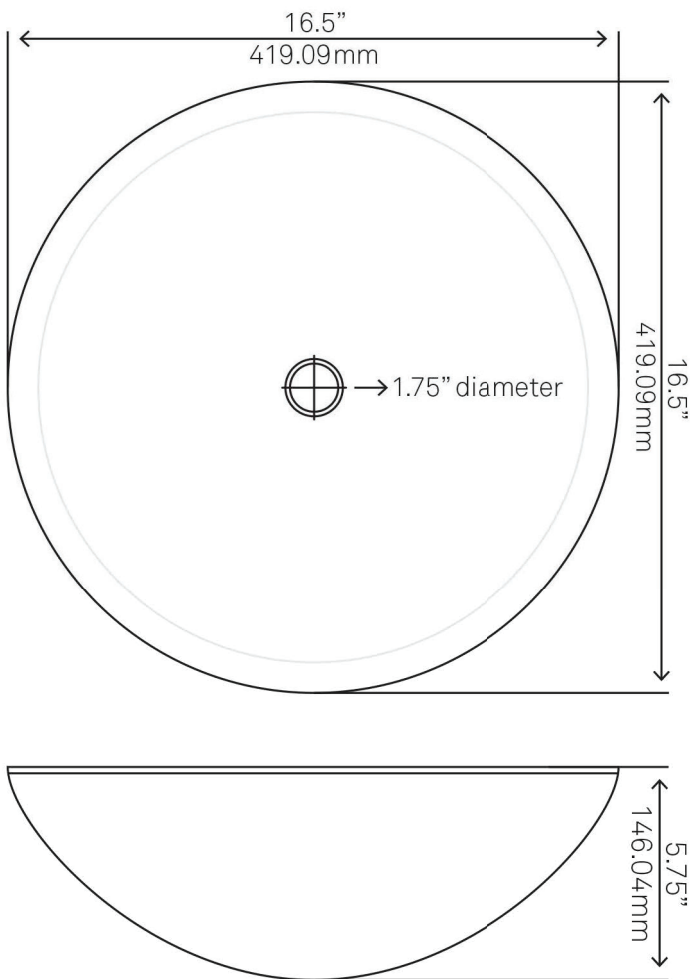

## NOHP-G027 DISTORTO Glass Vessel Bathroom Sink

Requested By: \_\_\_\_\_

Specific Features: \_\_\_\_\_

### STANDARD SPECIFICATIONS:

- Round hand painted vessel sink
- Brown with assorted spots
- High tempered glass
- Stain and scratch resistant inside
- Textured painted outside
- Above counter installation
- Standard U.S. plumbing connection
- 1.75-inch drain opening
- Novatto faucet and drain sold separately