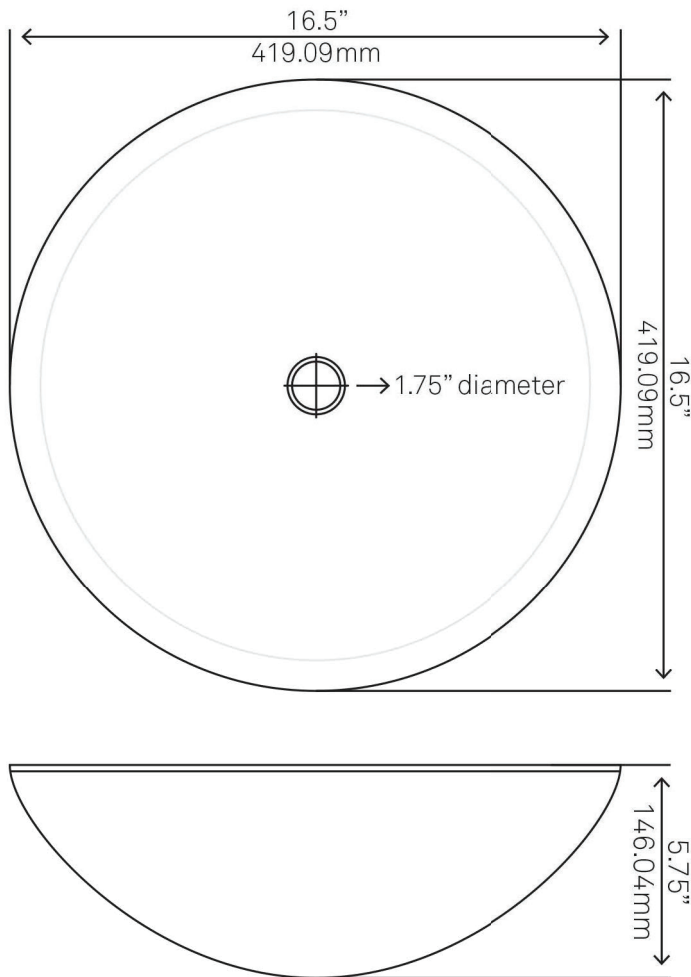

TIS-168T TY Brown Glass Vessel Sink

Requested By: _____

Specific Features: _____

STANDARD SPECIFICATIONS:

- Round clear brown glass vessel sink
- Made with high tempered glass
- Scratch resistant and non-porous
- Designed for above counter installation
- Standard U.S. plumbing connections
- 1.75-inch drain opening

Novatto Inc
TOLL FREE 844.404.4242
www.NovattoInc.com

**GF-057ORB CASCADE
Waterfall Vessel Faucet**

Requested By: _____

Specific Features: _____

STANDARD SPECIFICATIONS:

- Oil rubbed bronze finish
- Single handle control
- Solid brass construction
- High pressure ceramic cartridge
- Single hole deck mount installation
- 1.5-inch diameter hole required
- cUPC and AB1953 low lead compliant
- ASME A112.18.1-2011/CSA B125.1-11
- NSF 61 and NSF 372 certified
- EPA WaterSense® available