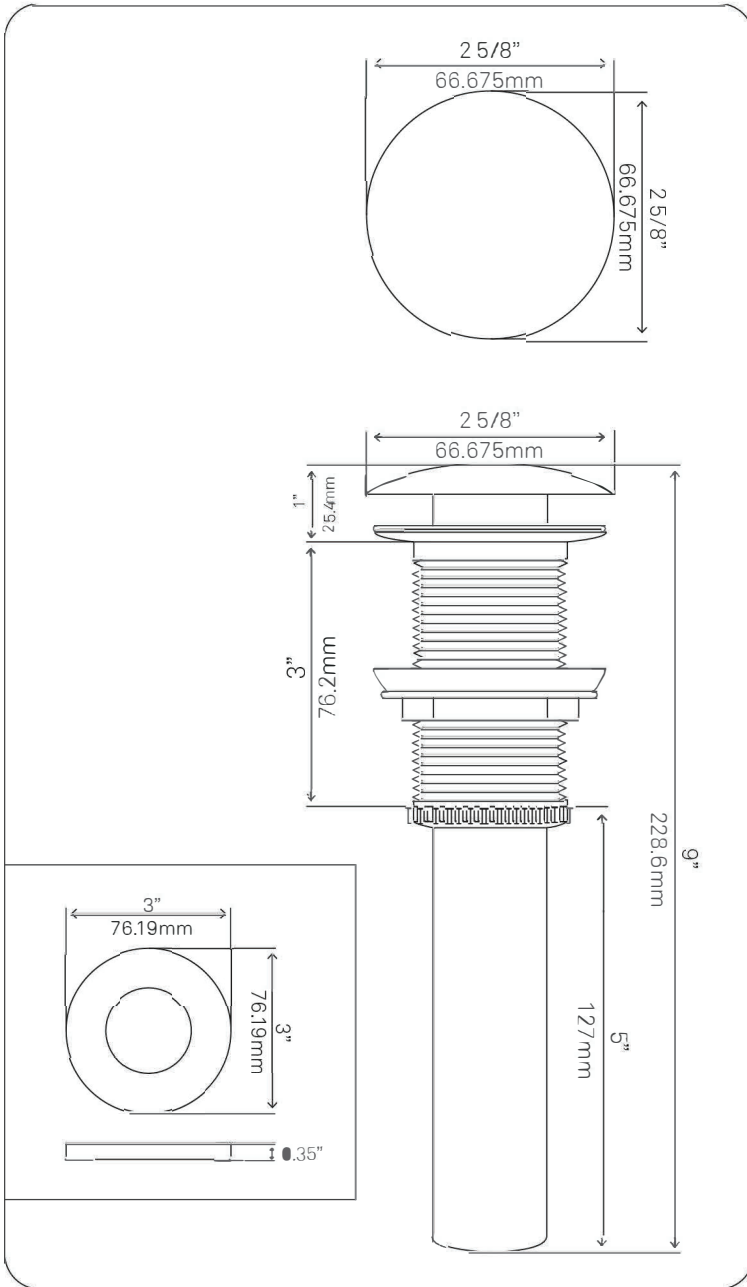

NOTES

Novatto reserves the right (1) to make changes in specifications and materials, and (2) to change or discontinue models, both without notice or obligation. Dimensions are for reference only, see www.NovattoInc.com for finish options and product availability.

Novatto Inc
TOLL FREE 844.404.4242
www.NovattoInc.com