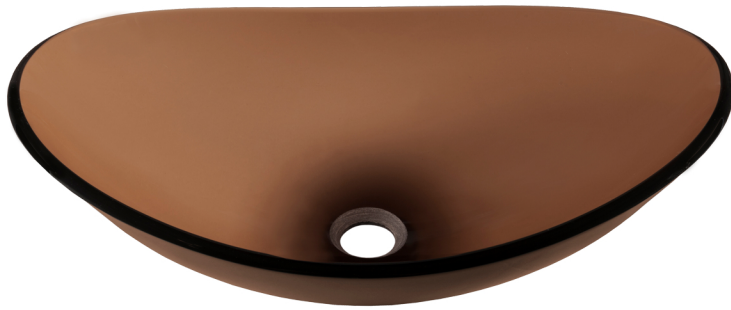

TIS-324T BABBUCCIA Clear Brown Glass Vessel Sink

Requested By:

Specific Features:

STANDARD SPECIFICATIONS:

- Oval slipper clear brown glass vessel
- Made with high tempered glass
- Scratch resistant and non-porous
- Designed for above counter installation
- Standard U.S. plumbing connections
- 1.75-inch drain opening
- No overflow

Novatto Inc
TOLL FREE 844.404.4242
www.NovattoInc.com

**GF-057ORB CASCADE
Waterfall Vessel Faucet**

Requested By: _____

Specific Features: _____

STANDARD SPECIFICATIONS:

- Oil rubbed bronze finish
- Single handle control
- Solid brass construction
- High pressure ceramic cartridge
- Single hole deck mount installation
- 1.5-inch diameter hole required
- cUPC and AB1953 low lead compliant
- ASME A112.18.1-2011/CSA B125.1-11
- NSF 61 and NSF 372 certified
- EPA WaterSense® available

Novatto Inc
TOLL FREE 844.404.4242
www.NovattoInc.com

PUD-ORB-MR Vessel Sink Pop-Up Drain and Mounting Ring, Oil Rubbed Bronze

Requested By: _____

Specific Features: _____

STANDARD SPECIFICATIONS:

- Clicker pop-up vessel sink drain and mounting ring
- Oil rubbed bronze finish
- Solid brass construction
- Includes rubber seals and fastener for installation
- 9-inches total pop-up length
- Fits any standard 1.75-inch drain opening
- cUPC