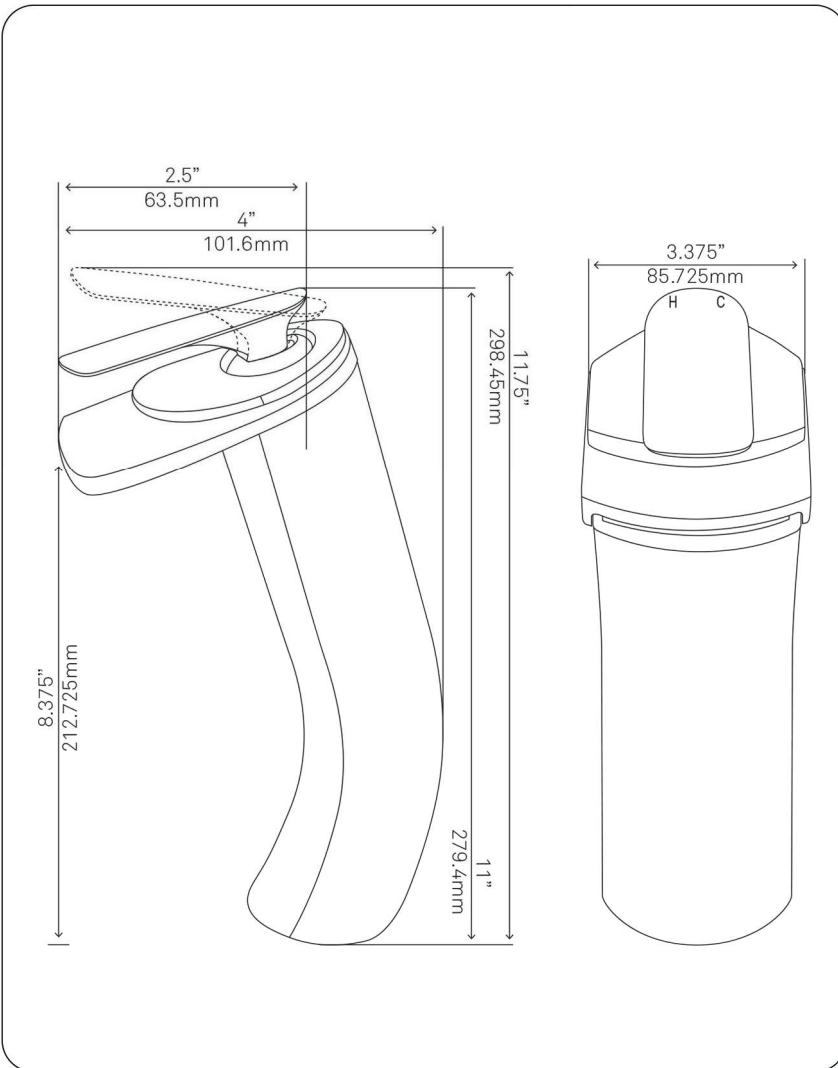

NOTES

Novatto reserves the right (1) to make changes in specifications and materials, and (2) to change or discontinue models, both without notice or obligation. Dimensions are for reference only, see www.NovattoInc.com for finish options and product availability.

Novatto Inc
TOLL FREE 844.404.4242
www.NovattoInc.com