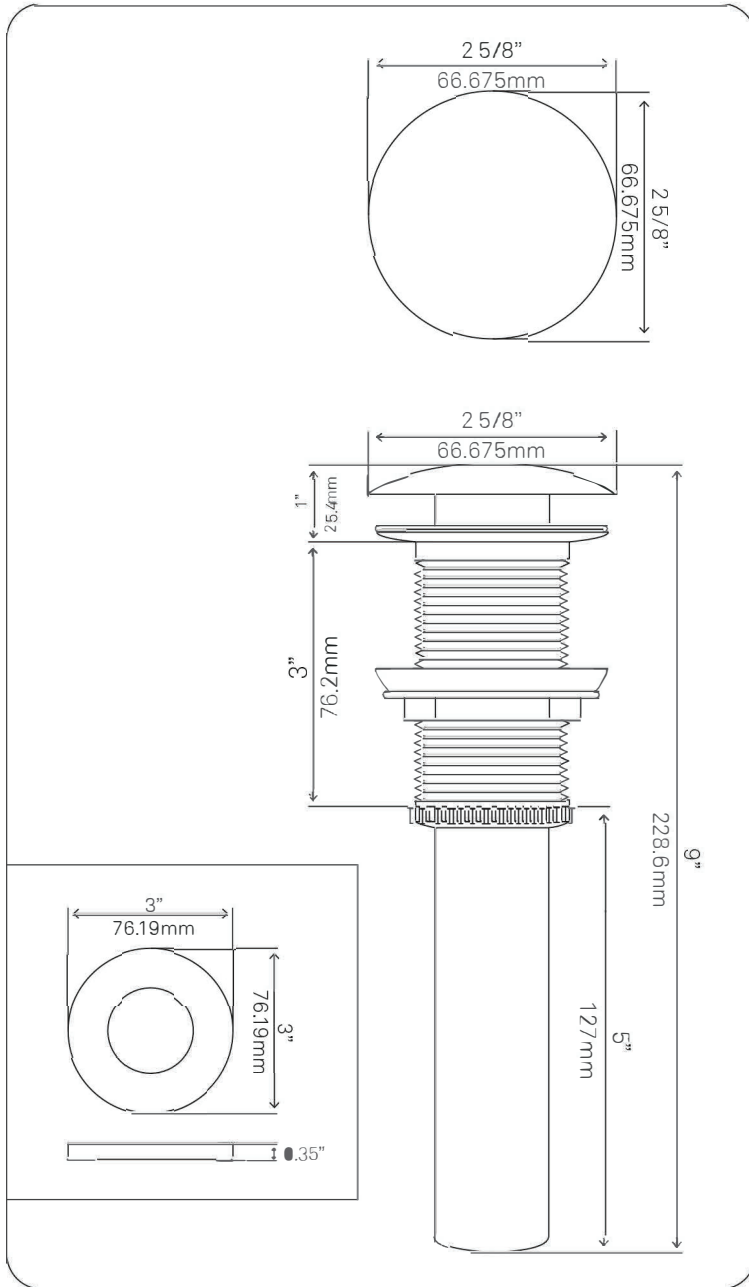

NOTES

Novatto reserves the right (1) to make changes in specifications and materials, and (2) to change or discontinue models, both without notice or obligation. Dimensions are for reference only, see www.NovattoInc.com for finish options and product availability.

Novatto Inc
TOLL FREE 844.404.4242
www.NovattoInc.com