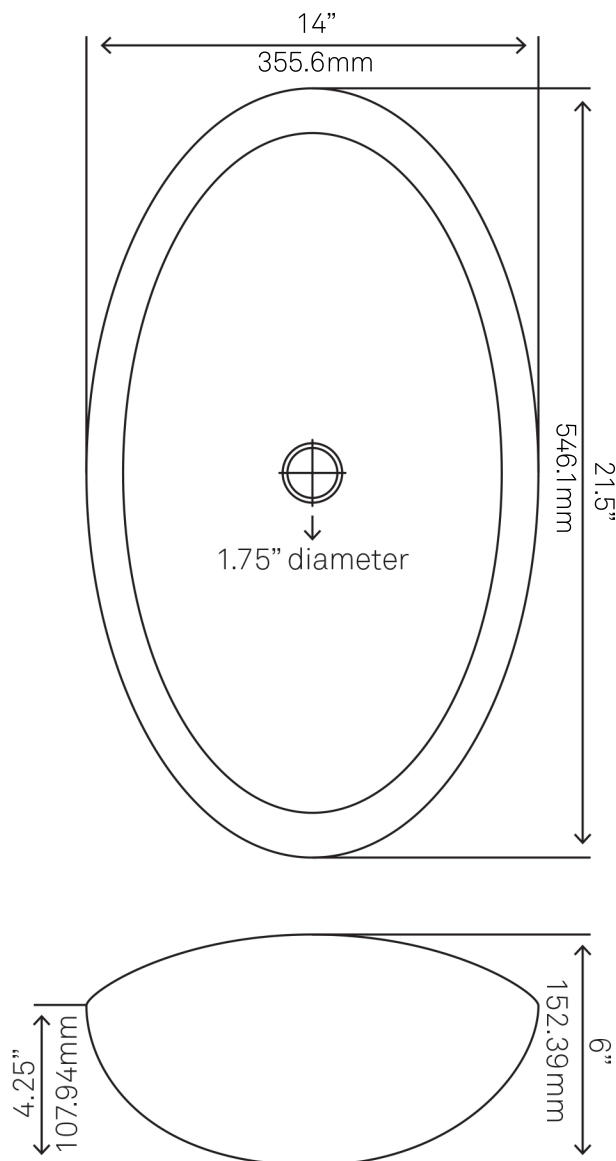

TIS-324T BABBUCCIA Clear Brown Glass Vessel Sink

Requested By:

Specific Features:

STANDARD SPECIFICATIONS:

- Oval slipper clear brown glass vessel
- Made with high tempered glass
- Scratch resistant and non-porous
- Designed for above counter installation
- Standard U.S. plumbing connections
- 1.75-inch drain opening
- No overflow

Novatto Inc
TOLL FREE 844.404.4242
www.NovattoInc.com

**GF-057ORB CASCADE
Waterfall Vessel Faucet**

Requested By: _____

Specific Features: _____

STANDARD SPECIFICATIONS:

- Oil rubbed bronze finish
- Single handle control
- Solid brass construction
- High pressure ceramic cartridge
- Single hole deck mount installation
- 1.5-inch diameter hole required
- cUPC and AB1953 low lead compliant
- ASME A112.18.1-2011/CSA B125.1-11
- NSF 61 and NSF 372 certified
- EPA WaterSense® available