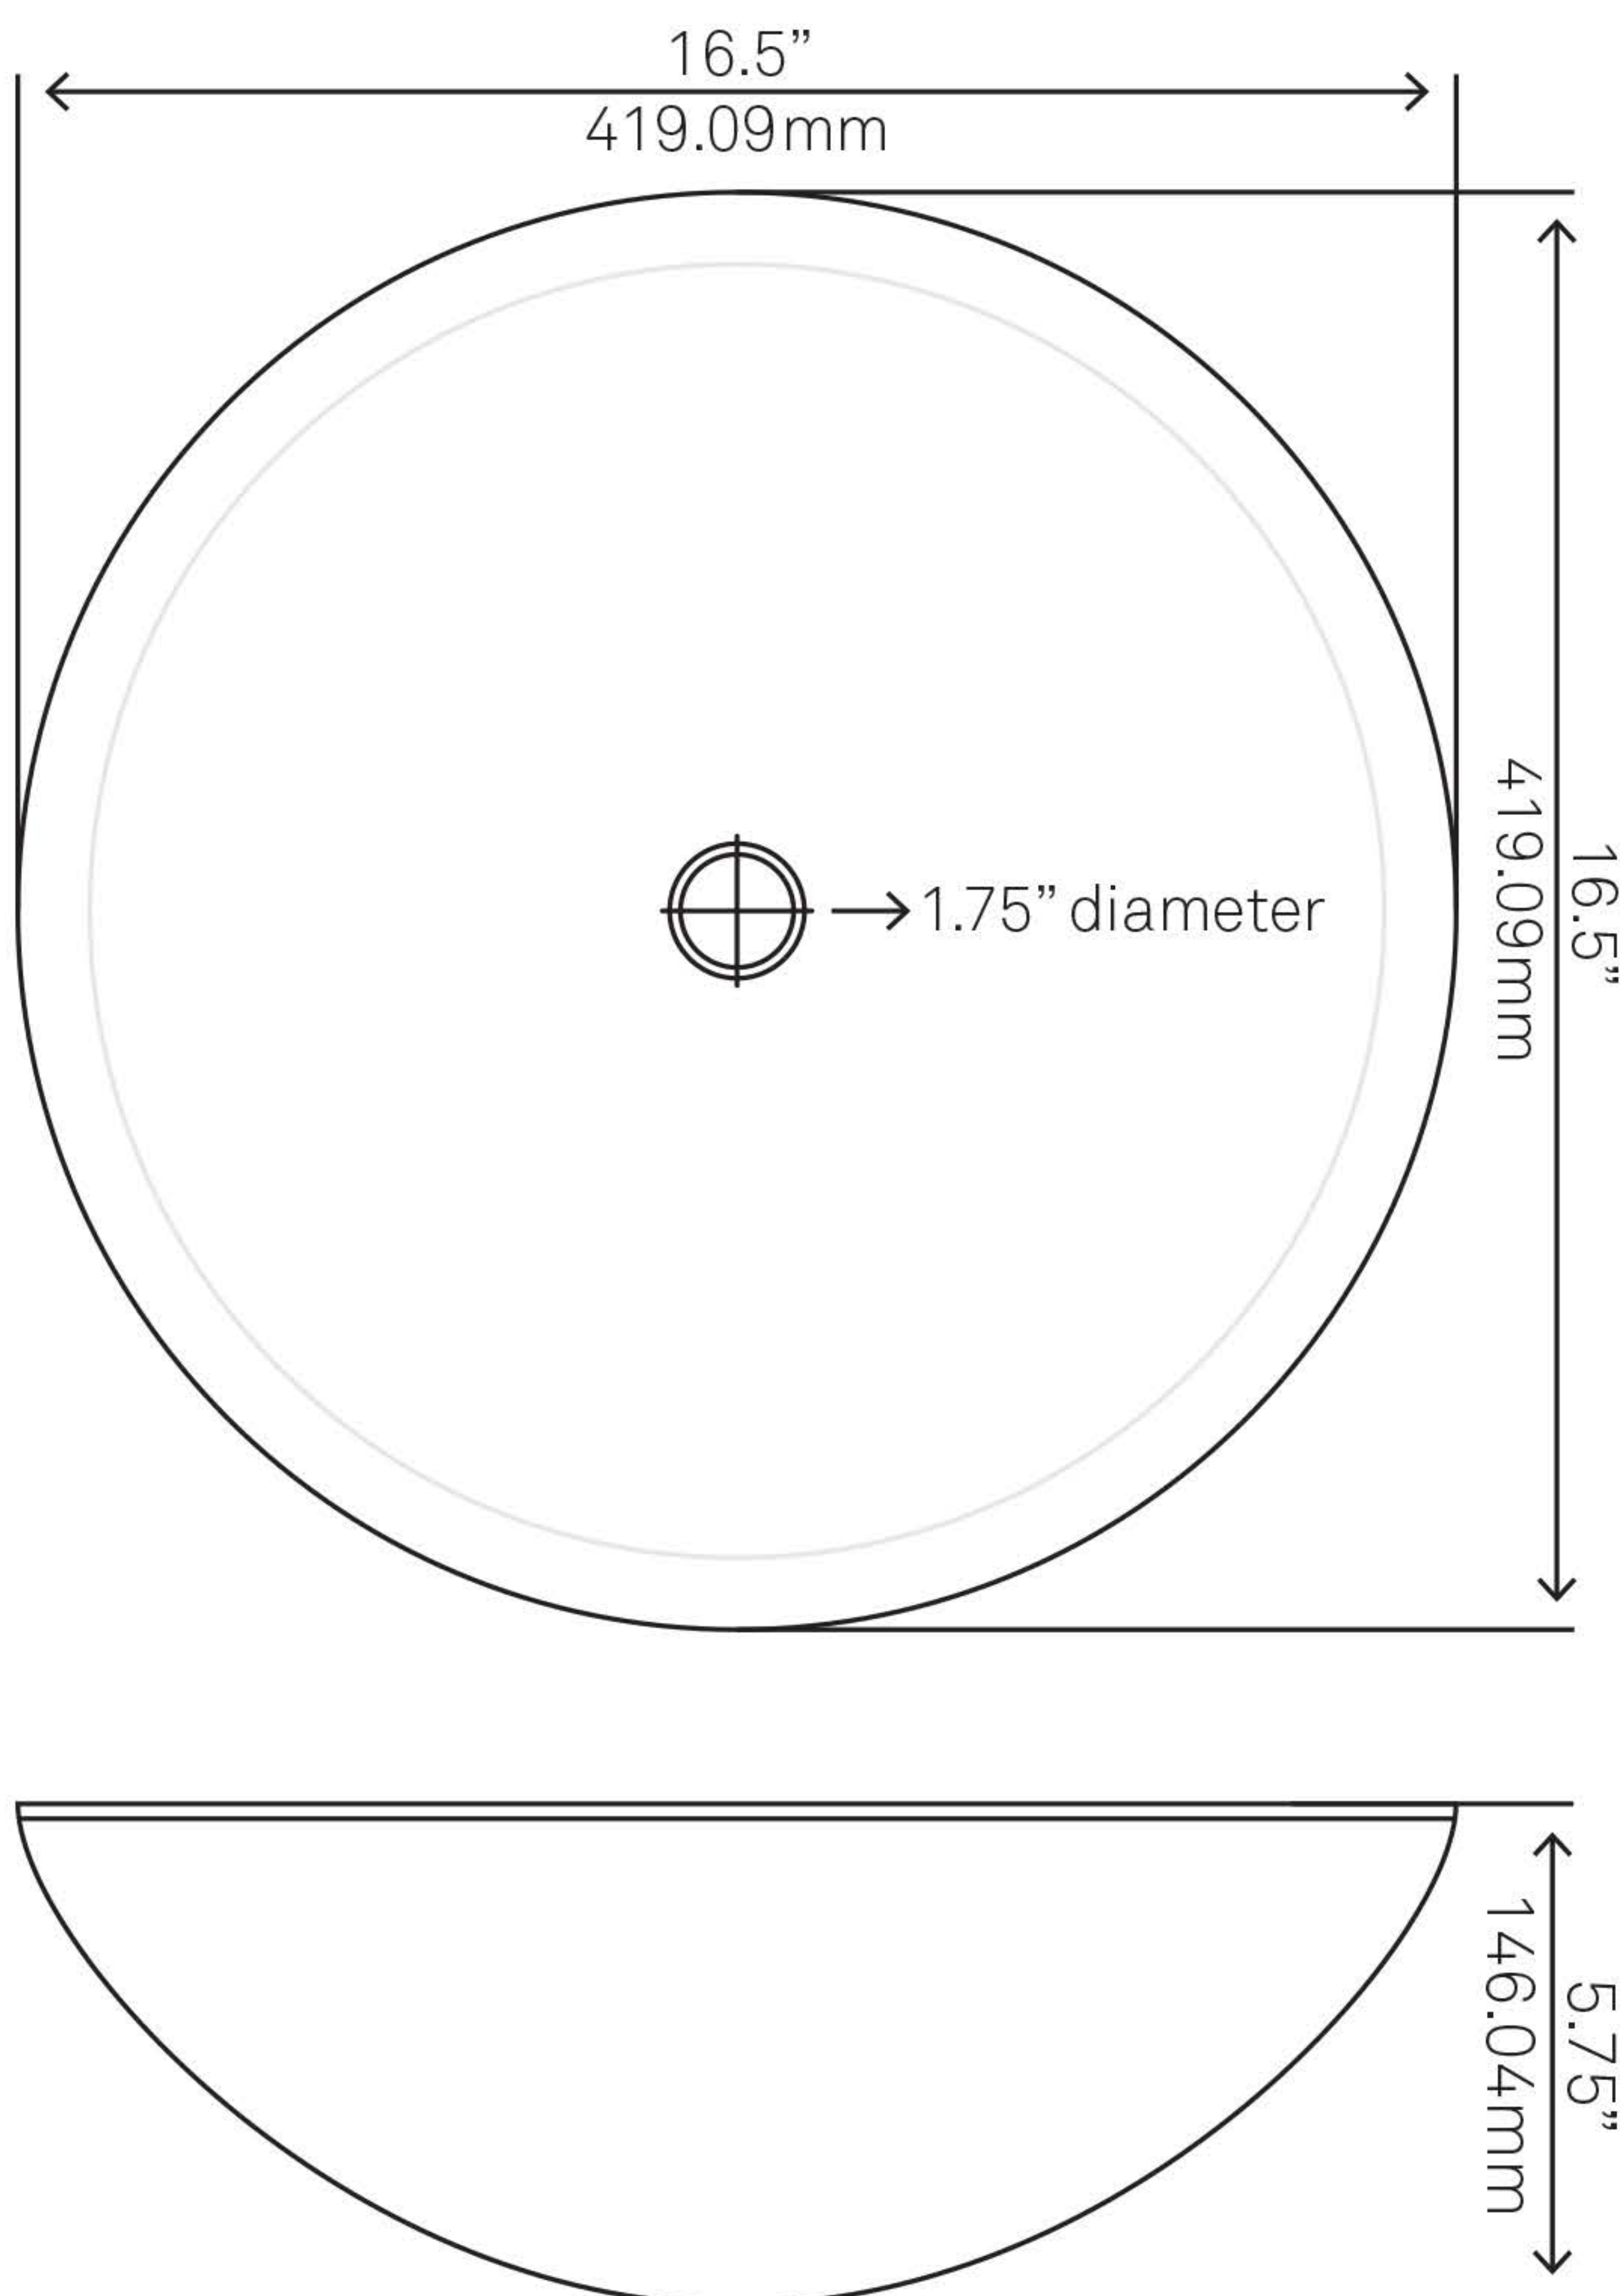

TIG-8048 BONIFICARE Glass Vessel Bathroom Sink

Requested By:

Specific Features:

STANDARD SPECIFICATIONS:

- Round clear glass vessel sink,
- Polished inside and out
- Made with high tempered glass
- Scratch resistant and non-porous
- Designed for above counter installation
- Standard U.S. plumbing connections
- Made with 1.75-inch drain

Novatto Inc
TOLL FREE 844.404.4242
www.NovattoInc.com

**GF-136BN ECLIPSE
Single Lever Vessel Faucet**

Requested By: _____

Specific Features: _____

STANDARD SPECIFICATIONS:

- Brushed nickel finish
- Single handle control
- Solid brass construction
- High pressure ceramic cartridge
- Single hole deck mount installation
- 1.5-inch diameter hole required
- Spout reach: 3.75-inches
- Spout height: 8-inches
- cUPC and AB1953 low lead compliant
- ASME A112.18.1-1-2011/CSA B125.1-11
- NSF 61 and NSF 372 certified
- EPA WaterSense® available

Novatto Inc
TOLL FREE 844.404.4242
www.NovattoInc.com

PUD-BN-MR Vessel Sink Pop-Up Drain and Mounting Ring, Brushed Nickel

Requested By: _____

Specific Features: _____

STANDARD SPECIFICATIONS:

- Clicker pop-up vessel sink drain and mounting ring
- Brushed Nickel finish
- Solid brass construction
- Includes rubber seals and fastener for installation
- 9-inches total pop-up length
- Fits any standard 1.75-inch drain opening
- cUPC