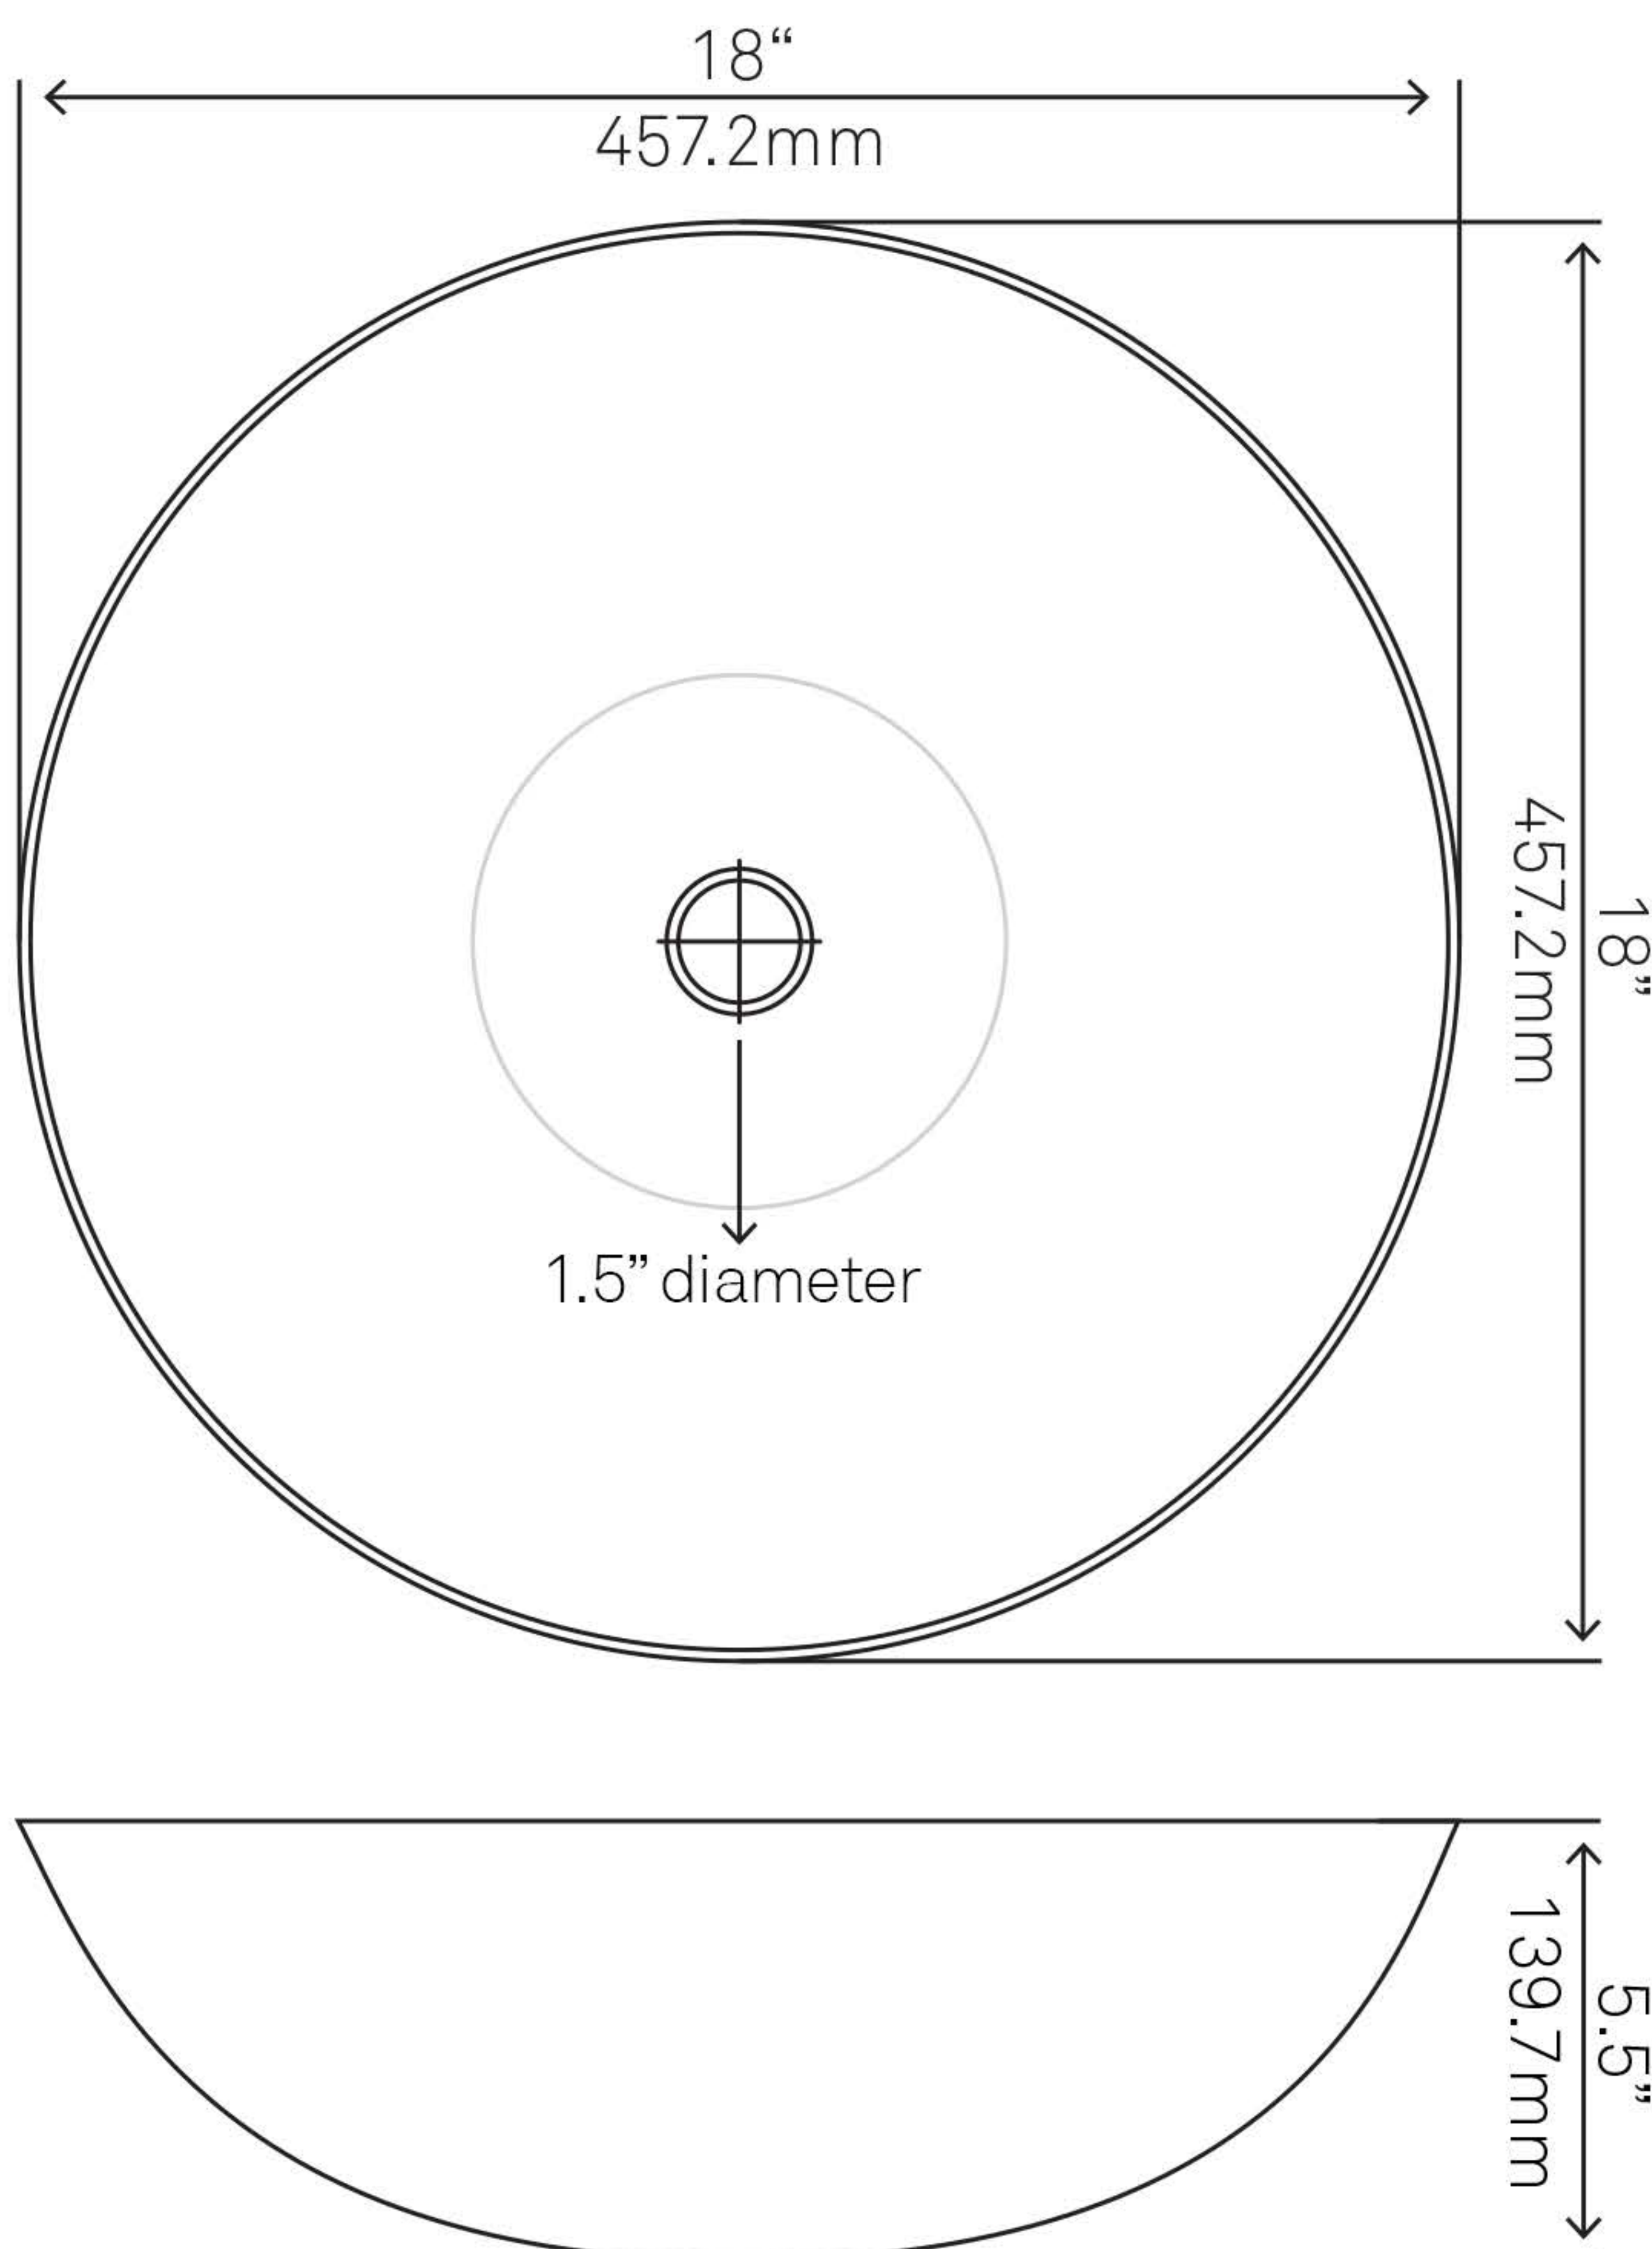

TCV-002NA CATALONIA Copper Vessel Sink, Natural

Requested By:

Specific Features:

STANDARD SPECIFICATIONS:

- Round copper vessel sink
- Hand-hammered natural finish
- Above counter installation
- Artisan hand crafted
- 14-gauge recycled copper construction
- Approximate dimensions
- 1.5-inch drain opening
- Tolerance = +/- 1/2"
- No mounting ring necessary
- Standard U.S. plumbing connection
- Made in Mexico

Novatto Inc
TOLL FREE 844.404.4242
www.NovattoInc.com

NOVATTO

BM-359ORB CENTURY Single Lever Vessel Faucet

Requested By: _____

Specific Features: _____

STANDARD SPECIFICATIONS:

- Vessel faucet in oil rubbed bronze finish
- Single handle control
- Solid brass construction
- High pressure ceramic cartridge
- Single hole deck mount installation
- 1.5-inch diameter hole required
- Spout reach: 6.5-inches
- Spout height: 10-inches
- cUPC and AB1953 low lead compliant
- ASME A112.18.1-1-2011/CSA B125.1-11
- NSF 61 and NSF 372 certified
- EPA WaterSense® available