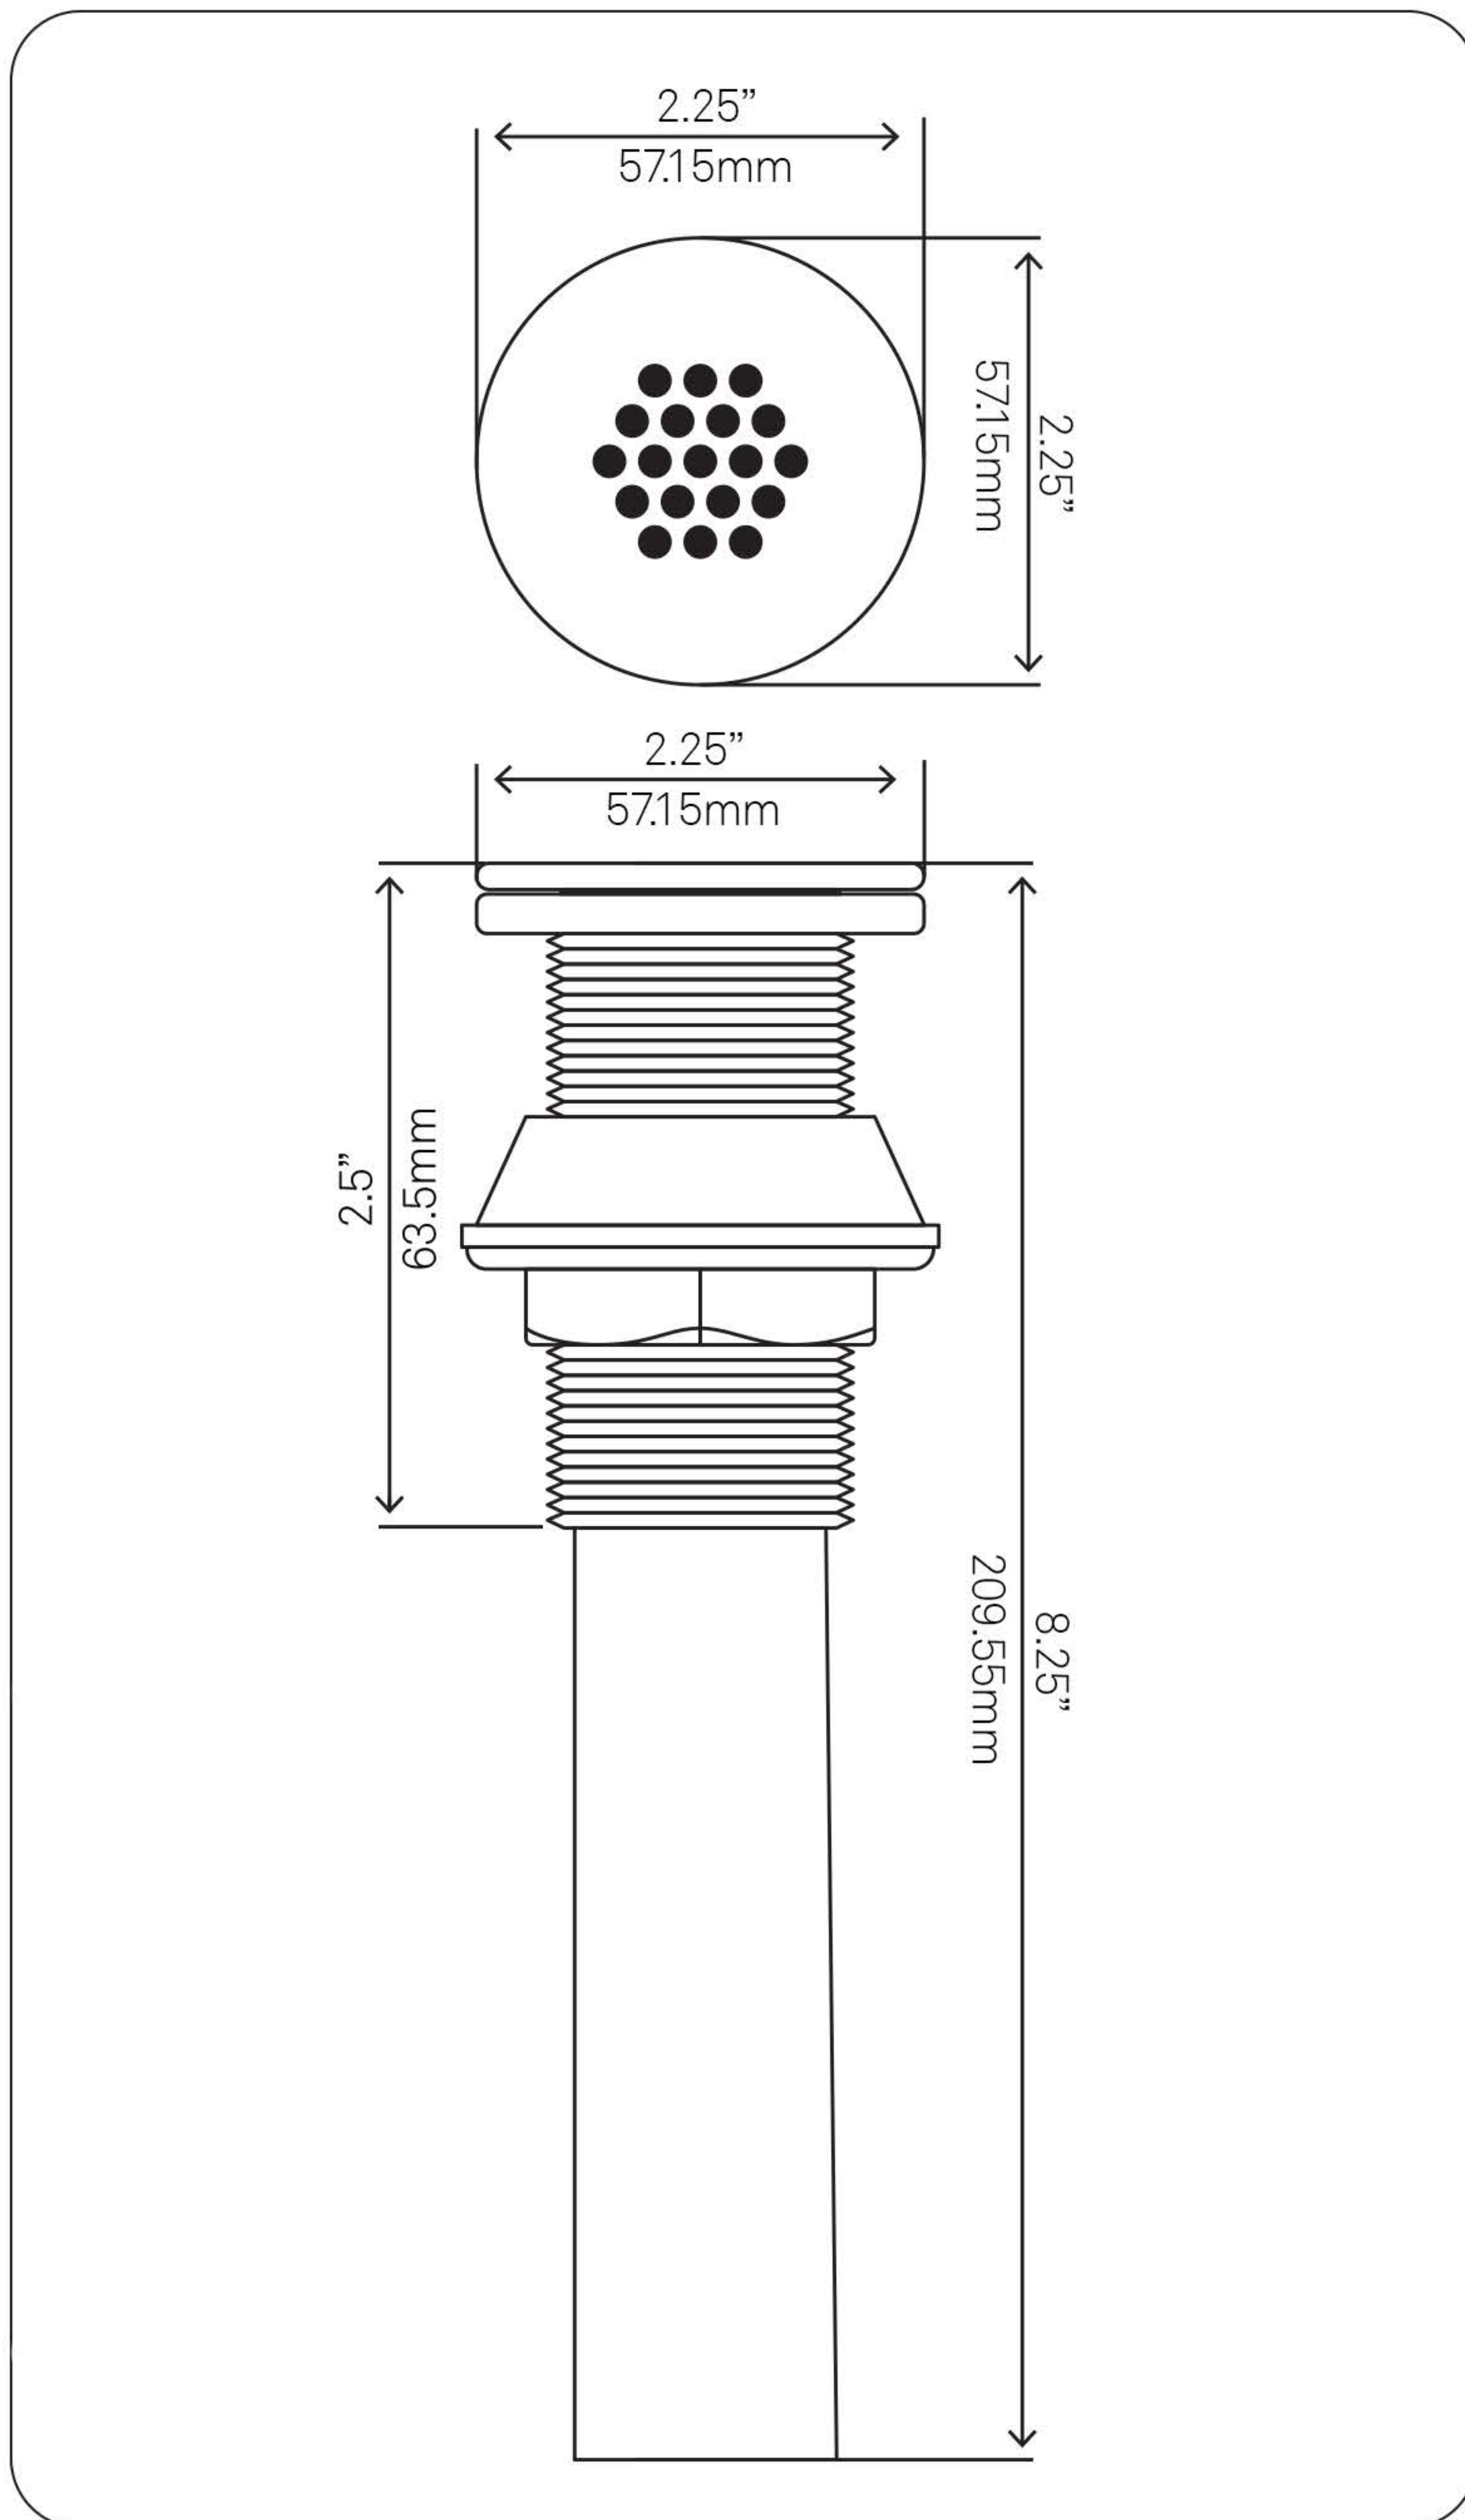

NOTES

Novatto reserves the right (1) to make changes in specifications and materials, and (2) to change or discontinue models, both without notice or obligation. Dimensions are for reference only, see www.NovattoInc.com for finish options and product availability.

Novatto Inc
TOLL FREE 844.404.4242
www.NovattoInc.com