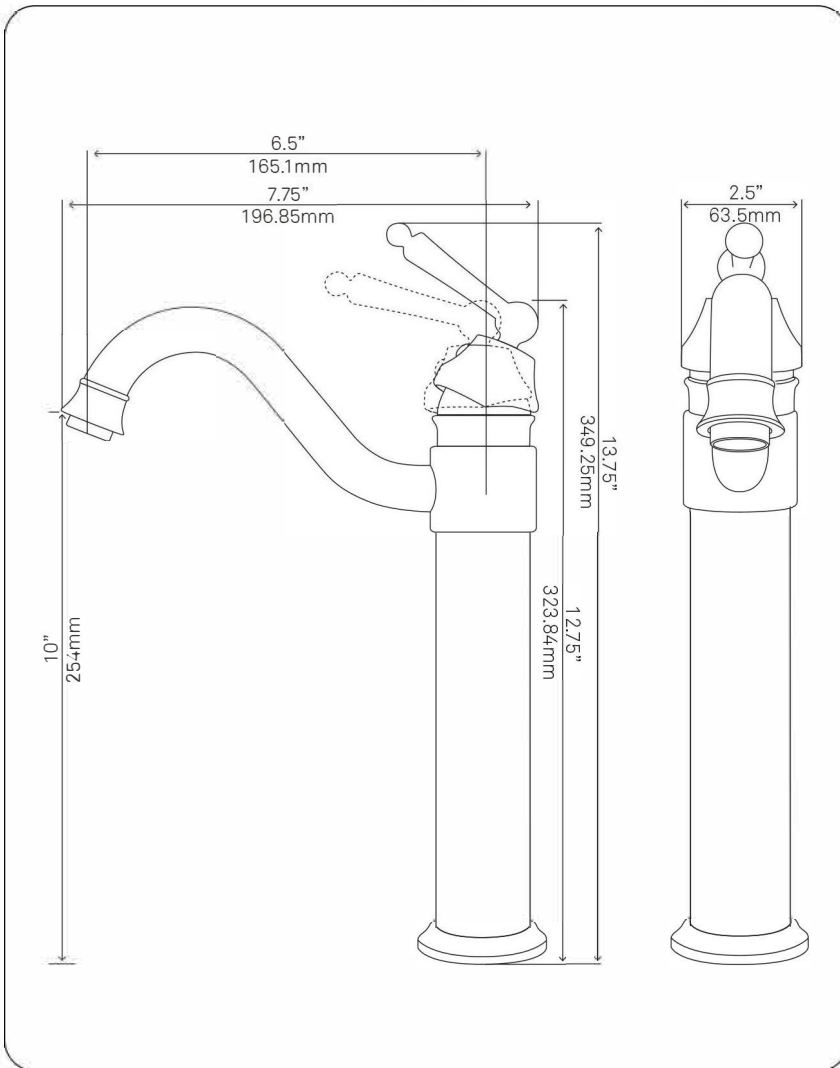

TCV-002NA CATALONIA Copper Vessel Sink, Natural

Requested By:

Specific Features:

STANDARD SPECIFICATIONS:

- Round copper vessel sink
- Hand-hammered natural finish
- Above counter installation
- Artisan hand crafted
- 14-gauge recycled copper construction
- Approximate dimensions
- 1.5-inch drain opening
- Tolerance = +/- 1/2"
- No mounting ring necessary
- Standard U.S. plumbing connection
- Made in Mexico

Novatto Inc
TOLL FREE 844.404.4242
www.NovattoInc.com

NOVATTO

BM-359ORB CENTURY Single Lever Vessel Faucet

Requested By: _____

Specific Features: _____

STANDARD SPECIFICATIONS:

- Vessel faucet in oil rubbed bronze finish
- Single handle control
- Solid brass construction
- High pressure ceramic cartridge
- Single hole deck mount installation
- 1.5-inch diameter hole required
- Spout reach: 6.5-inches
- Spout height: 10-inches
- cUPC and AB1953 low lead compliant
- ASME A112.18.1-1-2011/CSA B125.1-11
- NSF 61 and NSF 372 certified
- EPA WaterSense® available

WARRANTY:

Limited lifetime warranty

- See www.NovattoInc.com for details

COORDINATING ACCESSORIES:

- PUD-ORB pop-up drain
- MR-001ORB mounting ring
- Glacier Ice Restoration and Sealer kit

NOTES

Novatto reserves the right (1) to make changes in specifications and materials, and (2) to change or discontinue models, both without notice or obligation. Dimensions are for reference only, see www.NovattoInc.com for finish options and product availability.

Novatto Inc
TOLL FREE 844.404.4242
www.NovattoInc.com

STD-ORB Vessel Sink Strainer Drain, Oil Rubbed Bronze

Requested By: _____

Specific Features: _____

STANDARD SPECIFICATIONS:

- 19 hole strainer drain
- Oil rubbed bronze finish
- Solid brass construction
- Includes rubber seals and fastener for installation
- cUPC