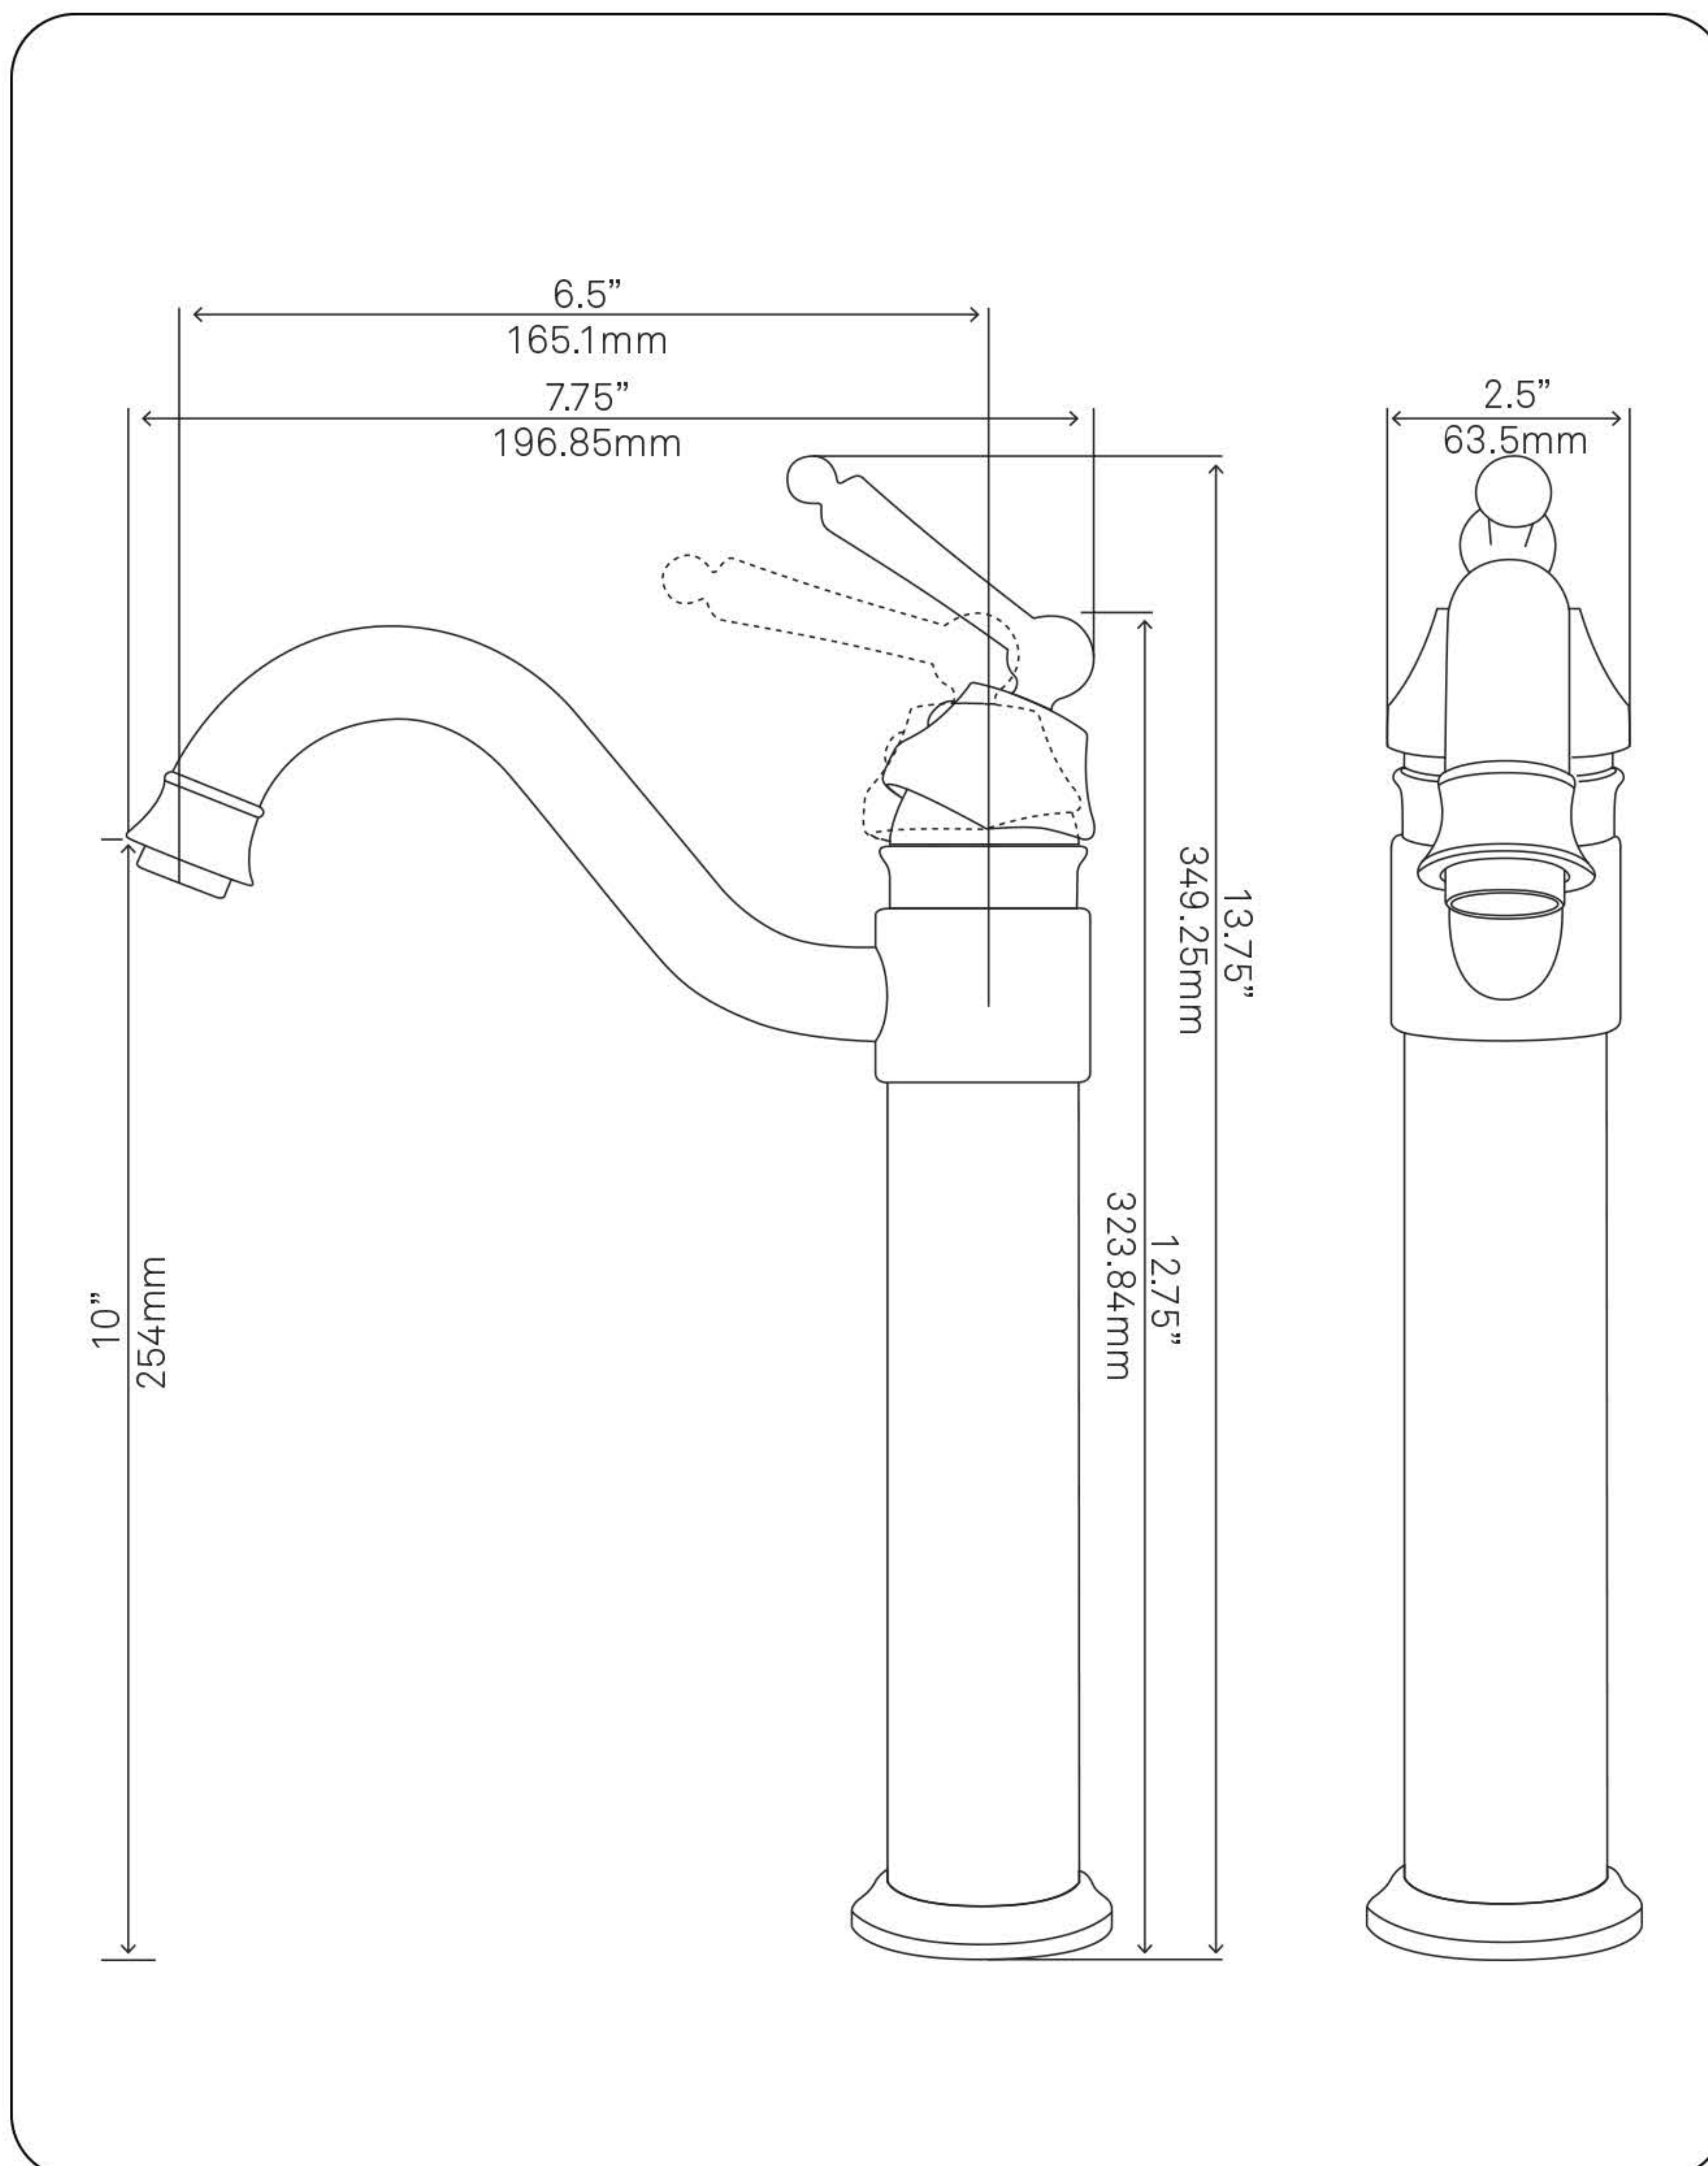

NOTES

Novatto reserves the right (1) to make changes in specifications and materials, and (2) to change or discontinue models, both without notice or obligation. Dimensions are for reference only, see www.NovattoInc.com for finish options and product availability.

Novatto Inc
TOLL FREE 844.404.4242
www.NovattoInc.com