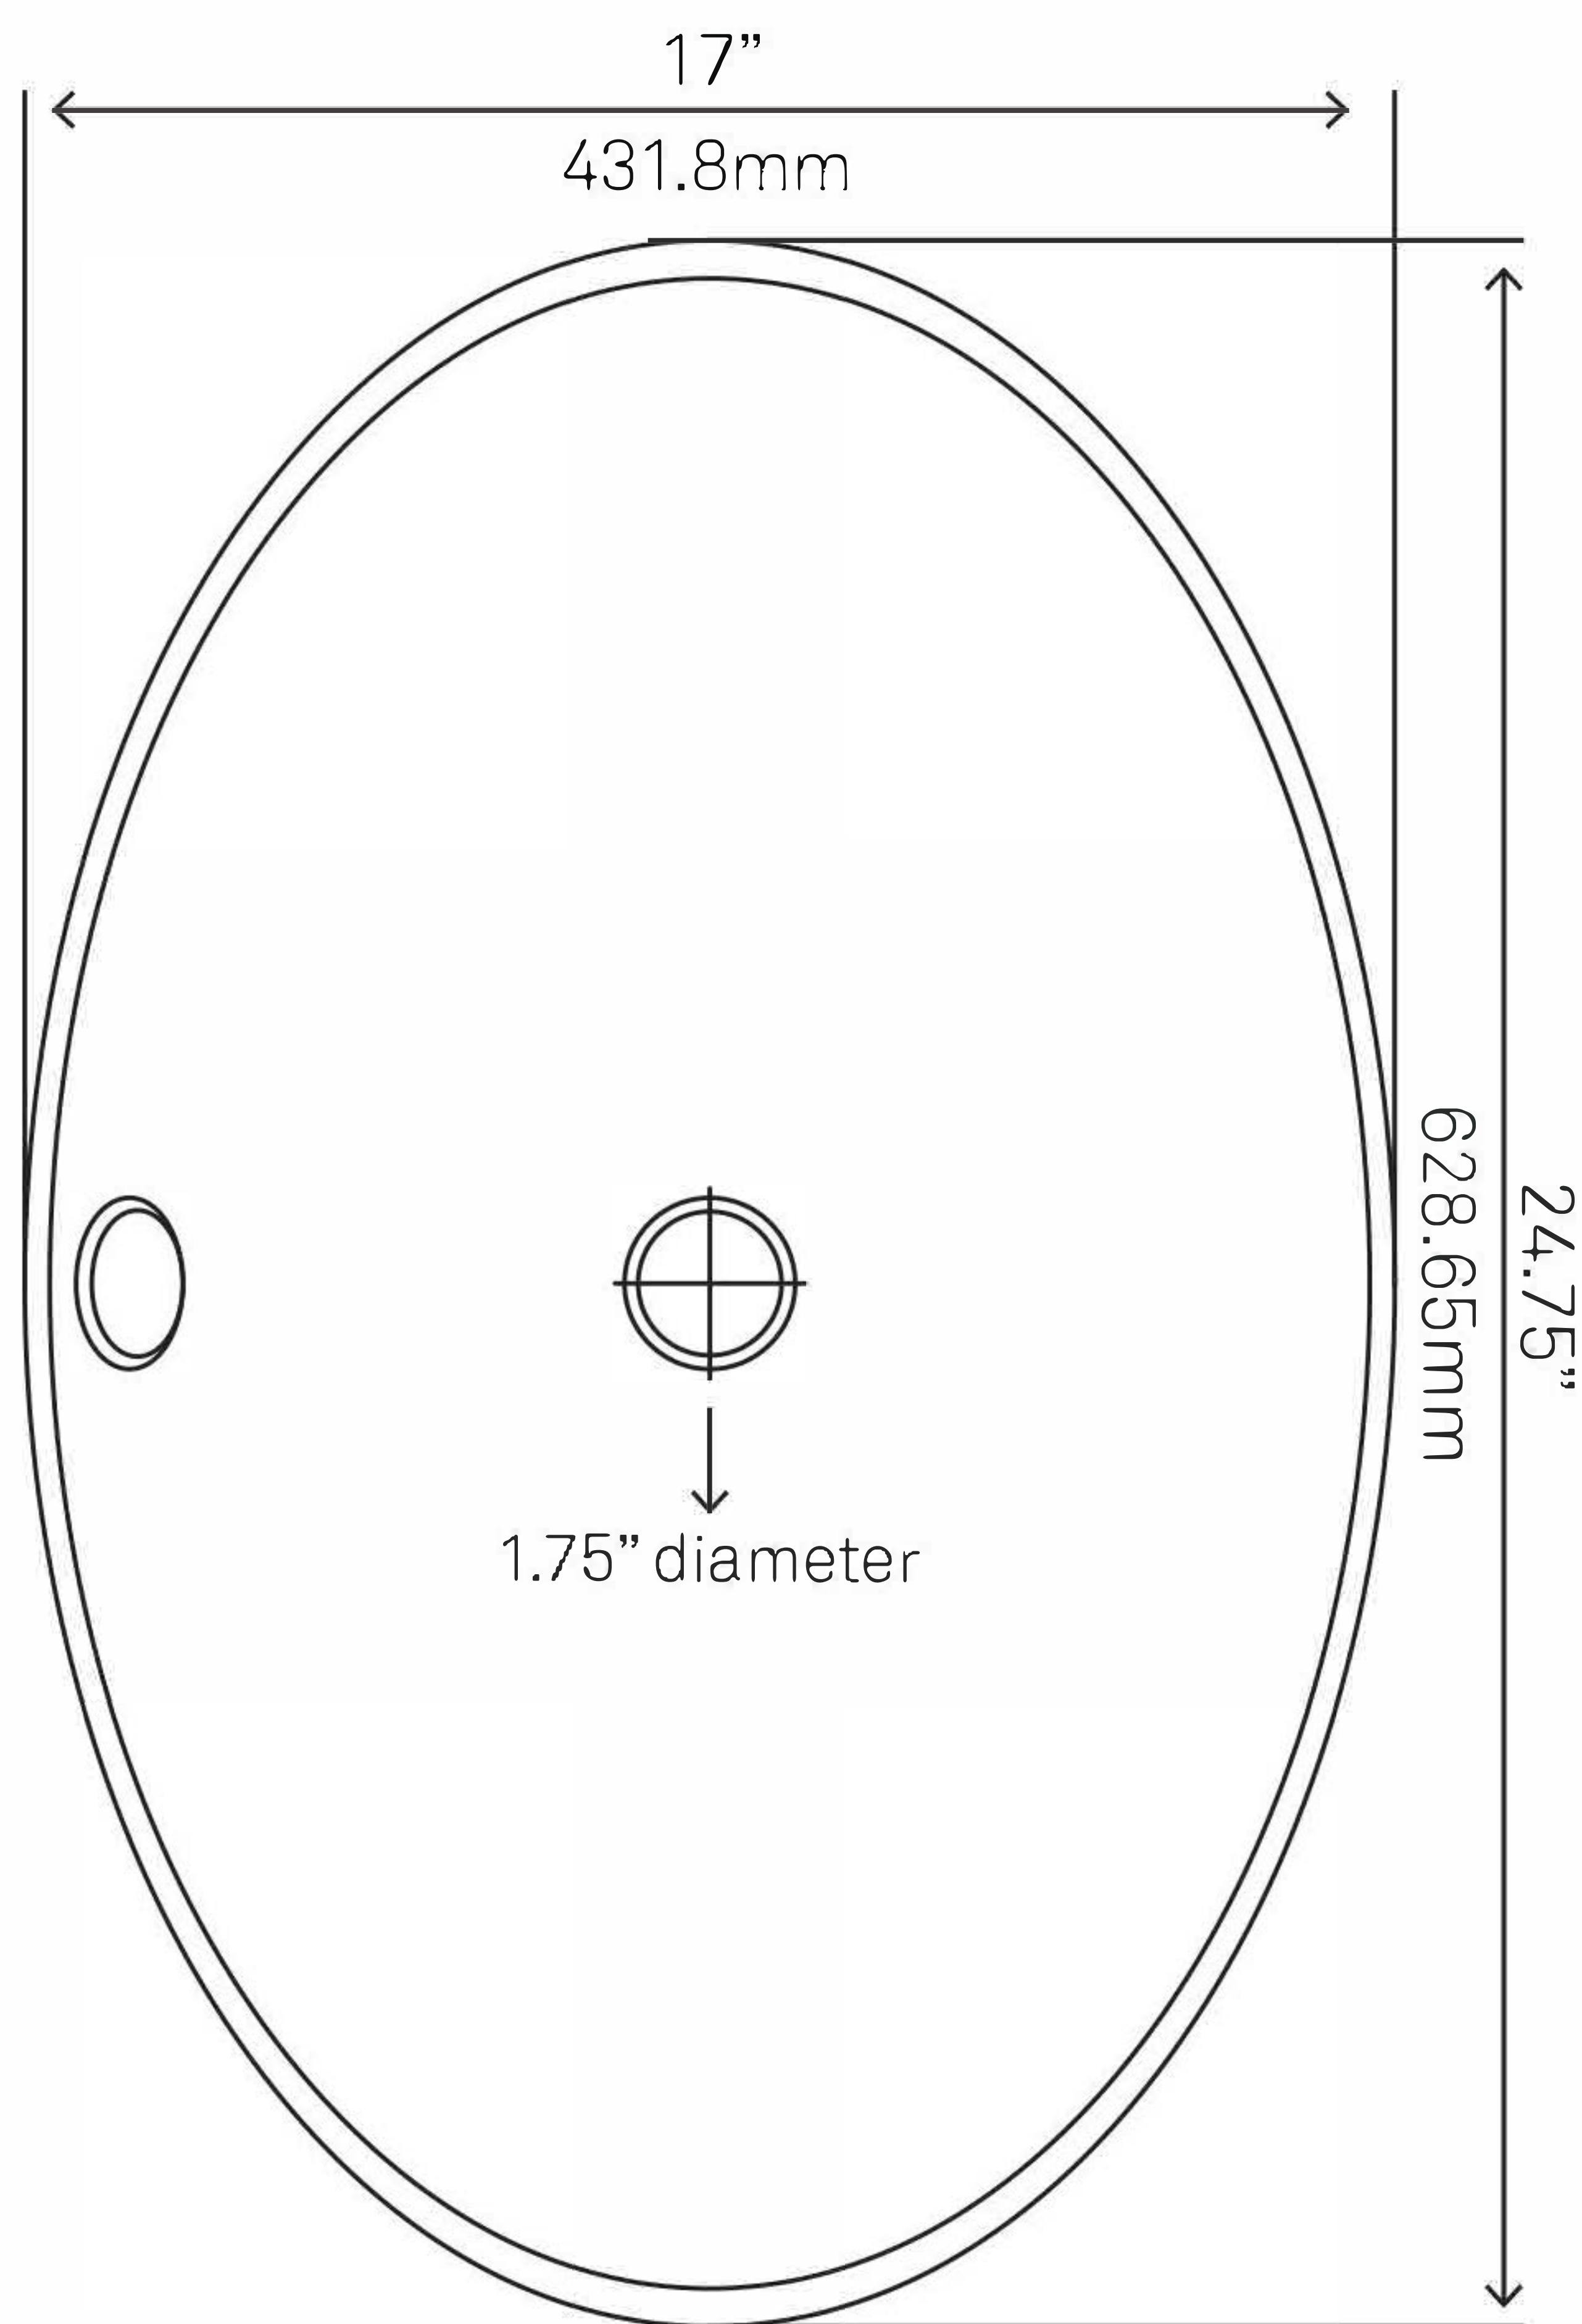

TP-V07W BIANCO UOVO Porcelain Vessel Sink w/ Overflow

Requested By:

Specific Features:

STANDARD SPECIFICATIONS:

- Oval white glossy porcelain vessel sink
- Easy to clean scratch resistant surface
- Non-porous material
- Designed for above counter installation
- Standard U.S. plumbing overflow connections
- Inner dimensions 16 x 23.75 x 4-inches tall
- Has overflow
- No mounting ring necessary

Novatto Inc
TOLL FREE 844.404.4242
www.NovattoInc.com

NOVATTO

BM-359BN CENTURY Single Lever Vessel Faucet

Requested By: _____

Specific Features: _____

STANDARD SPECIFICATIONS:

- Vessel faucet in brushed nickel finish
- Single handle control
- Solid brass construction
- High pressure ceramic cartridge
- Single hole deck mount installation
- 1.5-inch diameter hole required
- Spout reach: 6.5-inches
- Spout height: 10-inches
- cUPC and AB1953 low lead compliant
- ASME A112.18.1-1-2011/CSA B125.1-11
- NSF 61 and NSF 372 certified
- EPA WaterSense® available

Novatto Inc
TOLL FREE 844.404.4242
www.NovattoInc.com

NOVATTO

PUD-BN-0 Vessel Sink Pop-Up Drain, Brushed Nickel

Requested By: _____

Specific Features: _____

STANDARD SPECIFICATIONS:

- Pop-up vessel sink drain with overflow
- Brushed nickel finish
- Solid brass construction
- Includes rubber seals and fastener for installation
- 9-inches total length
- Fits any standard 1.75-inch drain opening
- cUPC