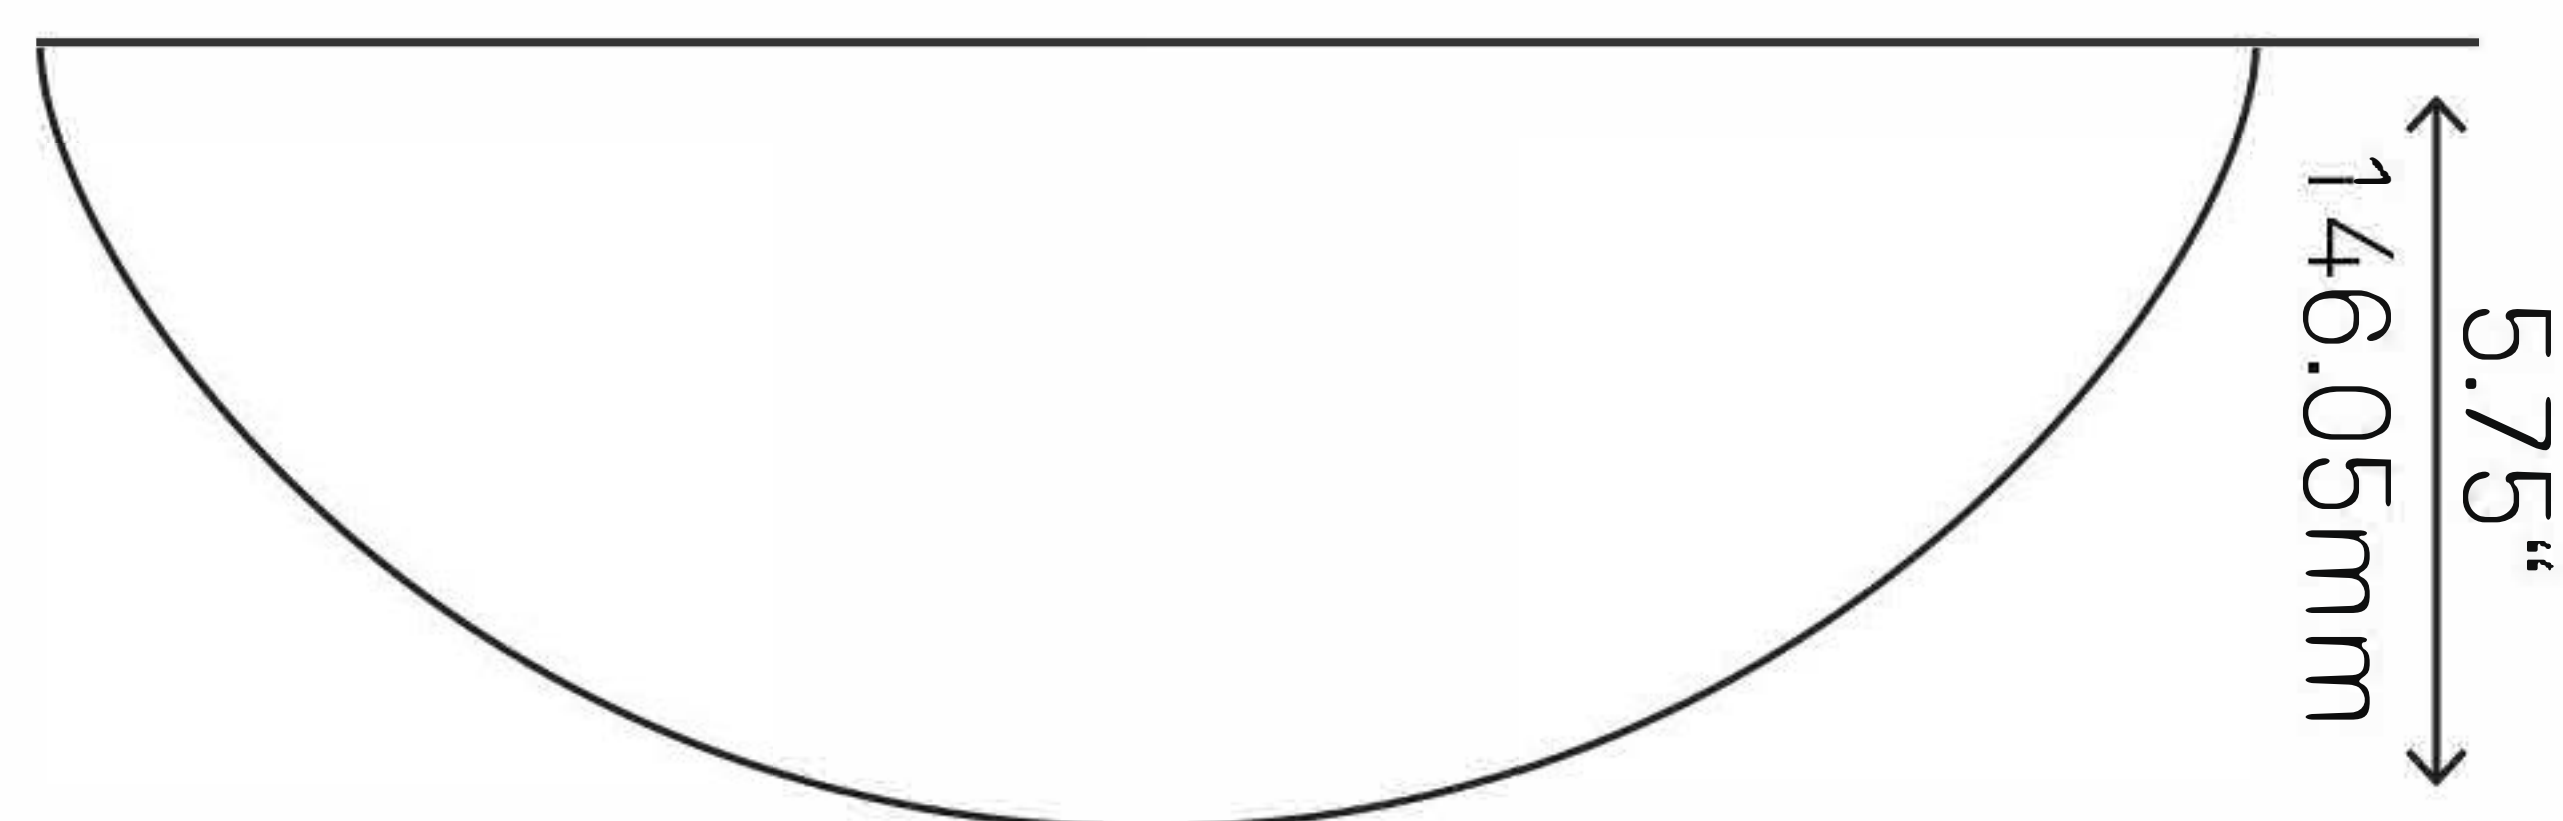

TP-V07W BIANCO UOVO Porcelain Vessel Sink w/ Overflow

Requested By:

Specific Features:

STANDARD SPECIFICATIONS:

- Oval white glossy porcelain vessel sink
- Easy to clean scratch resistant surface
- Non-porous material
- Designed for above counter installation
- Standard U.S. plumbing overflow connections
- Inner dimensions 16 x 23.75 x 4-inches tall
- Has overflow
- No mounting ring necessary

Novatto Inc
TOLL FREE 844.404.4242
www.NovattoInc.com

NOVATTO

BM-359BN CENTURY Single Lever Vessel Faucet

Requested By: _____

Specific Features: _____

STANDARD SPECIFICATIONS:

- Vessel faucet in brushed nickel finish
- Single handle control
- Solid brass construction
- High pressure ceramic cartridge
- Single hole deck mount installation
- 1.5-inch diameter hole required
- Spout reach: 6.5-inches
- Spout height: 10-inches
- cUPC and AB1953 low lead compliant
- ASME A112.18.1-1-2011/CSA B125.1-11
- NSF 61 and NSF 372 certified
- EPA WaterSense® available