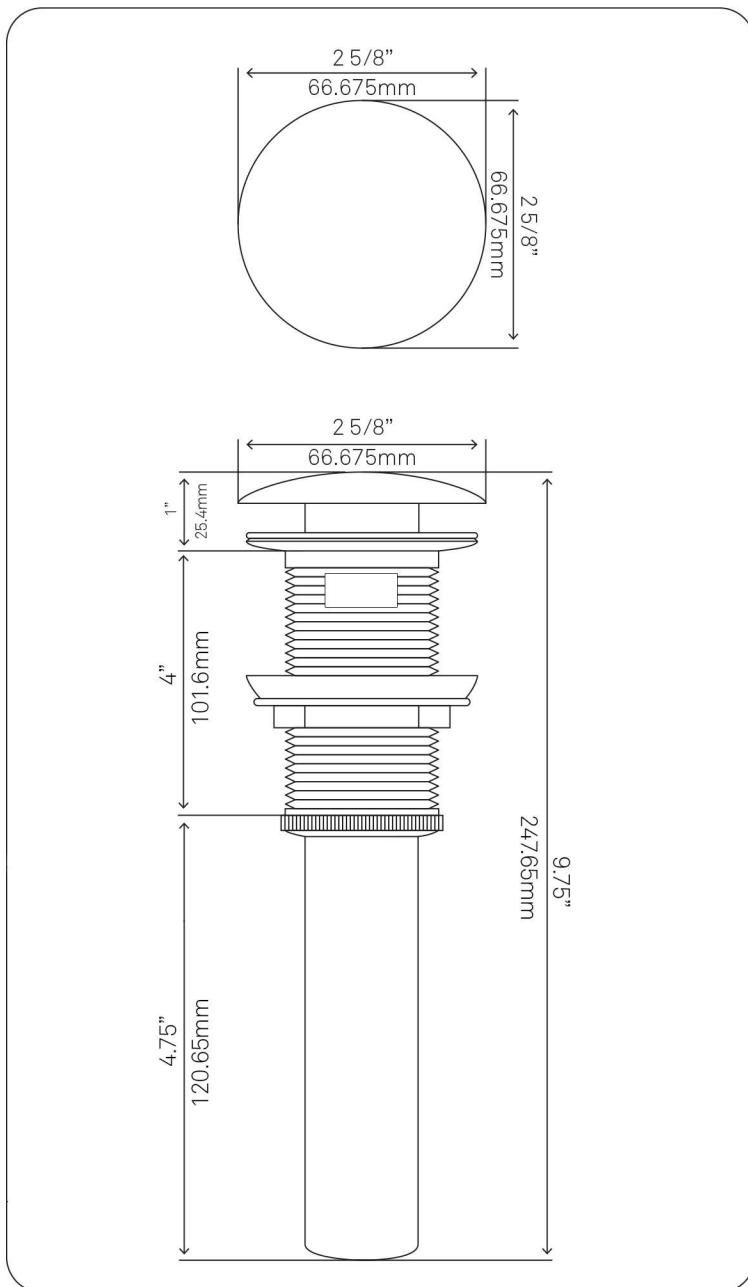

NOTES

Novatto reserves the right (1) to make changes in specifications and materials, and (2) to change or discontinue models, both without notice or obligation. Dimensions are for reference only, see www.NovattoInc.com for finish options and product availability.

Novatto Inc
TOLL FREE 844.404.4242
www.NovattoInc.com