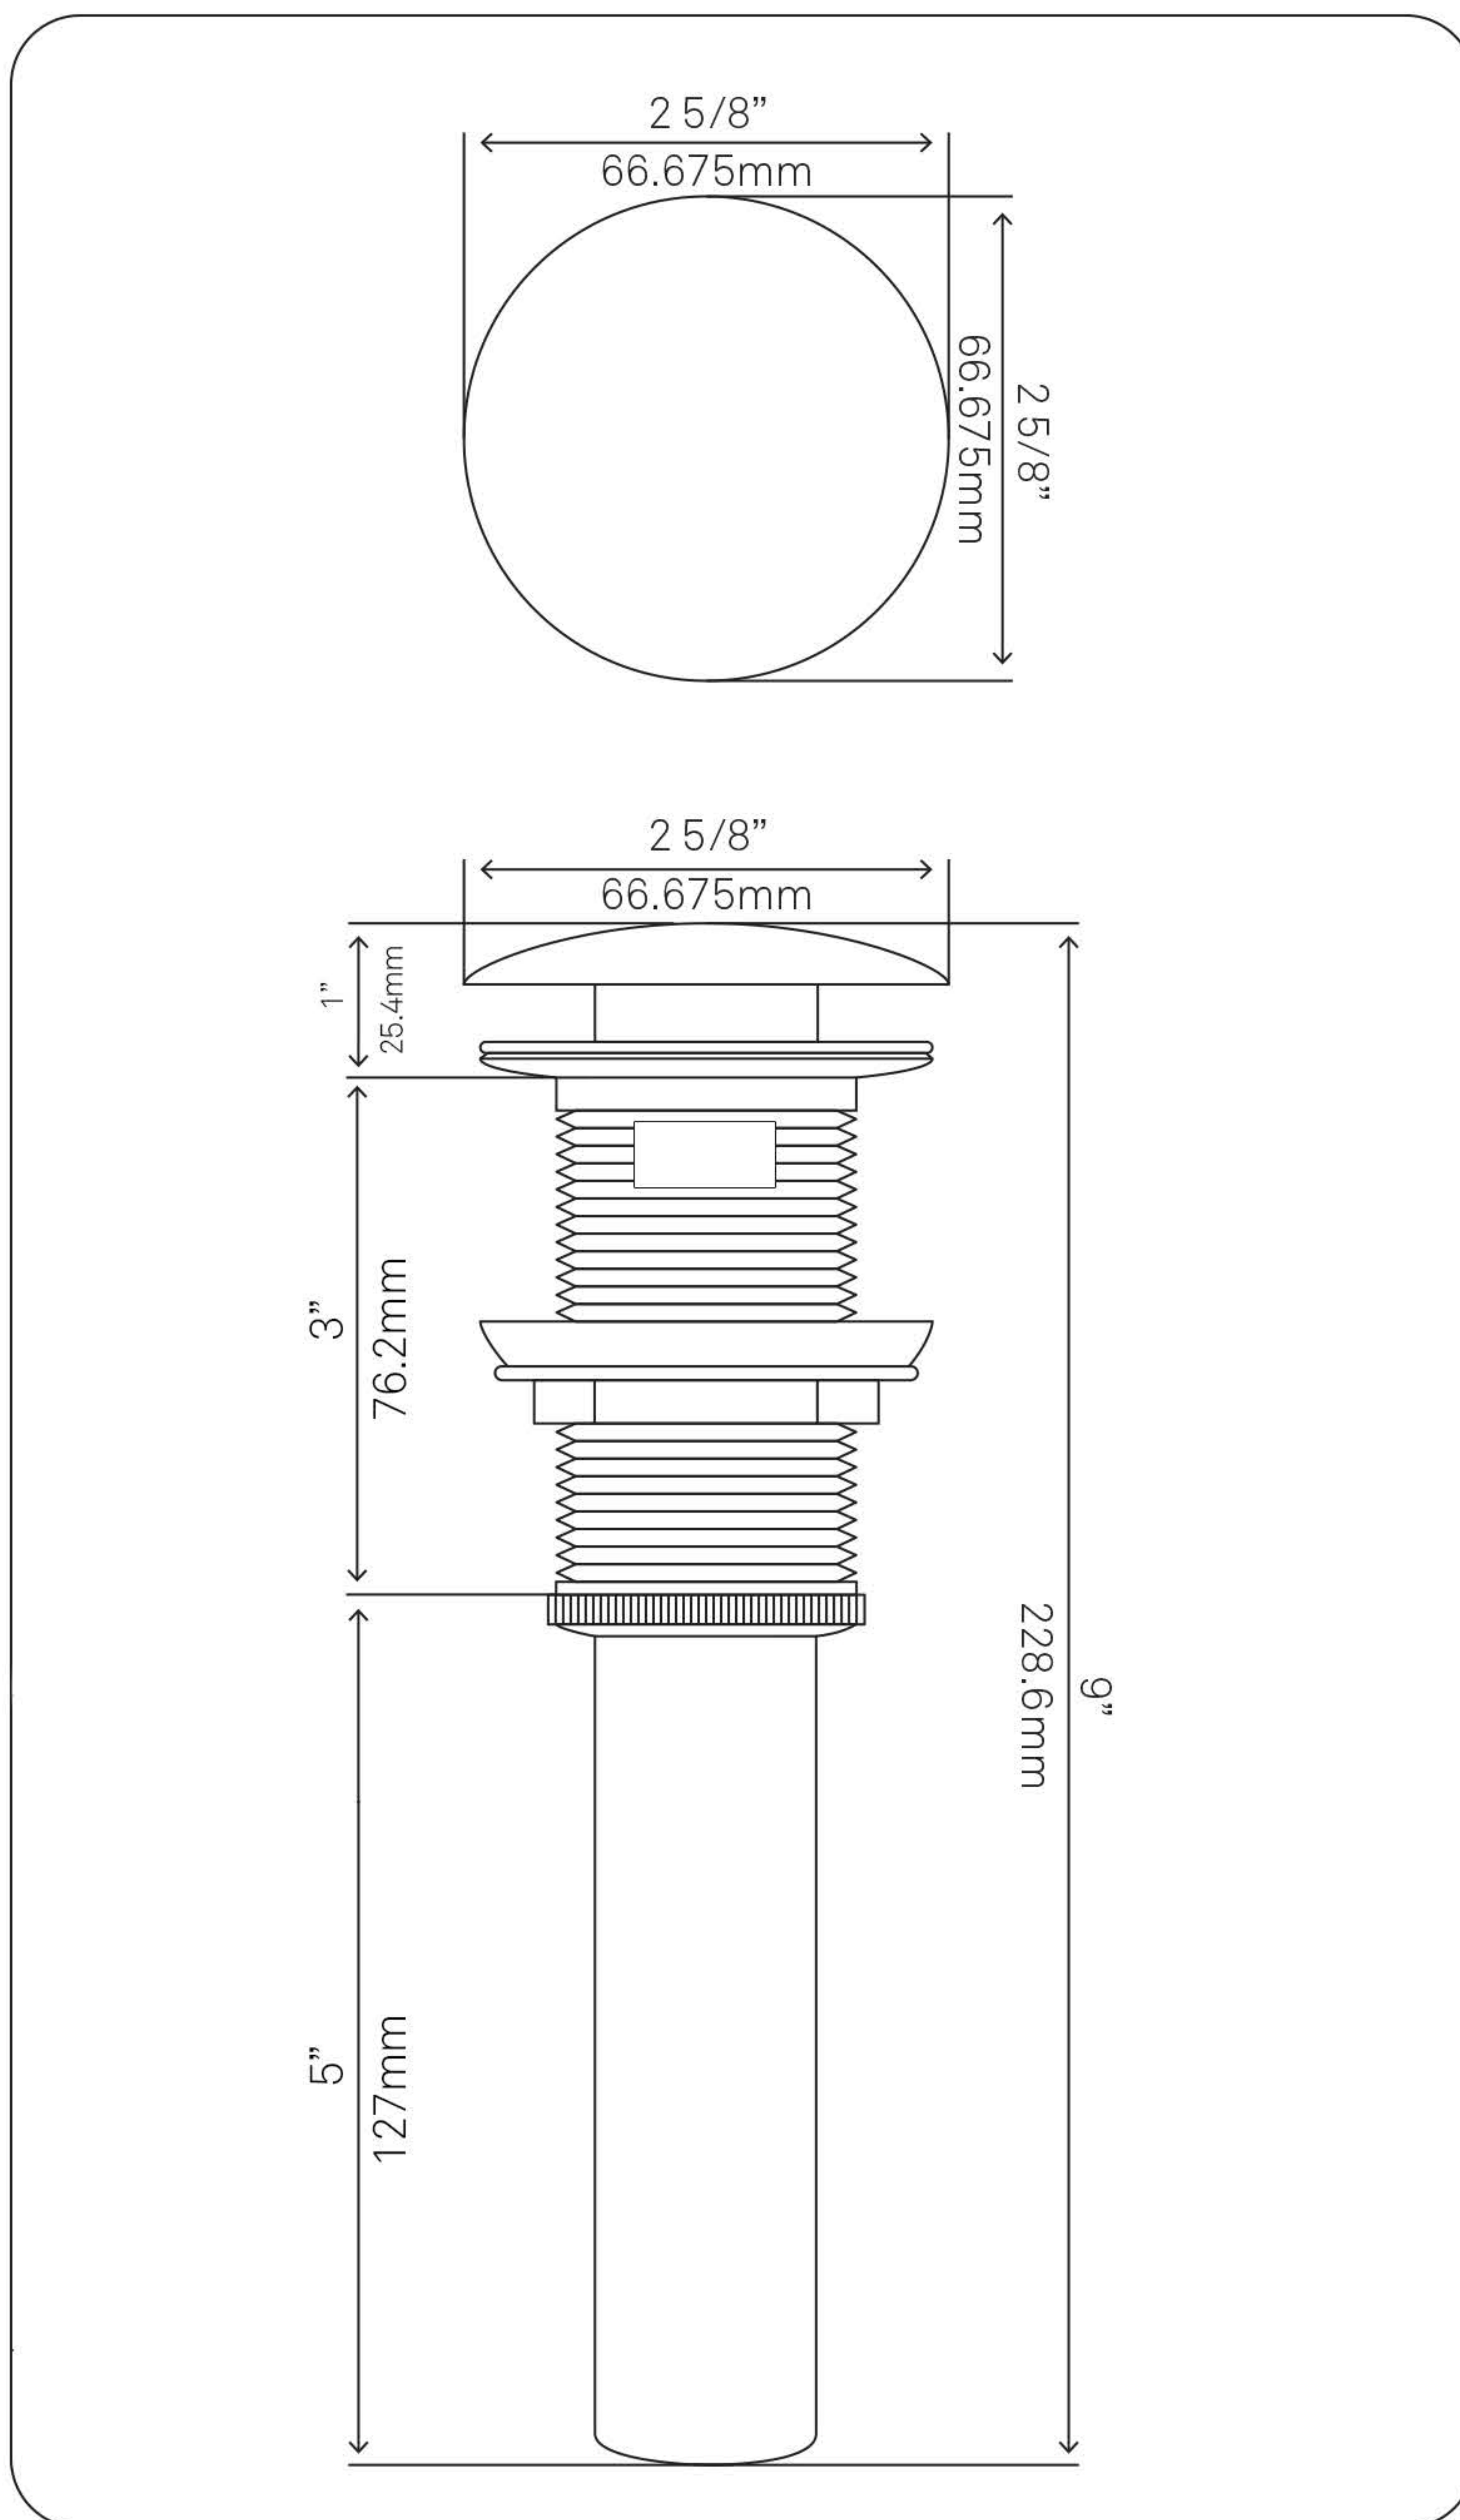

NOTES

Novatto reserves the right (1) to make changes in specifications and materials, and (2) to change or discontinue models, both without notice or obligation. Dimensions are for reference only, see www.NovattoInc.com for finish options and product availability.

Novatto Inc
TOLL FREE 844.404.4242
www.NovattoInc.com