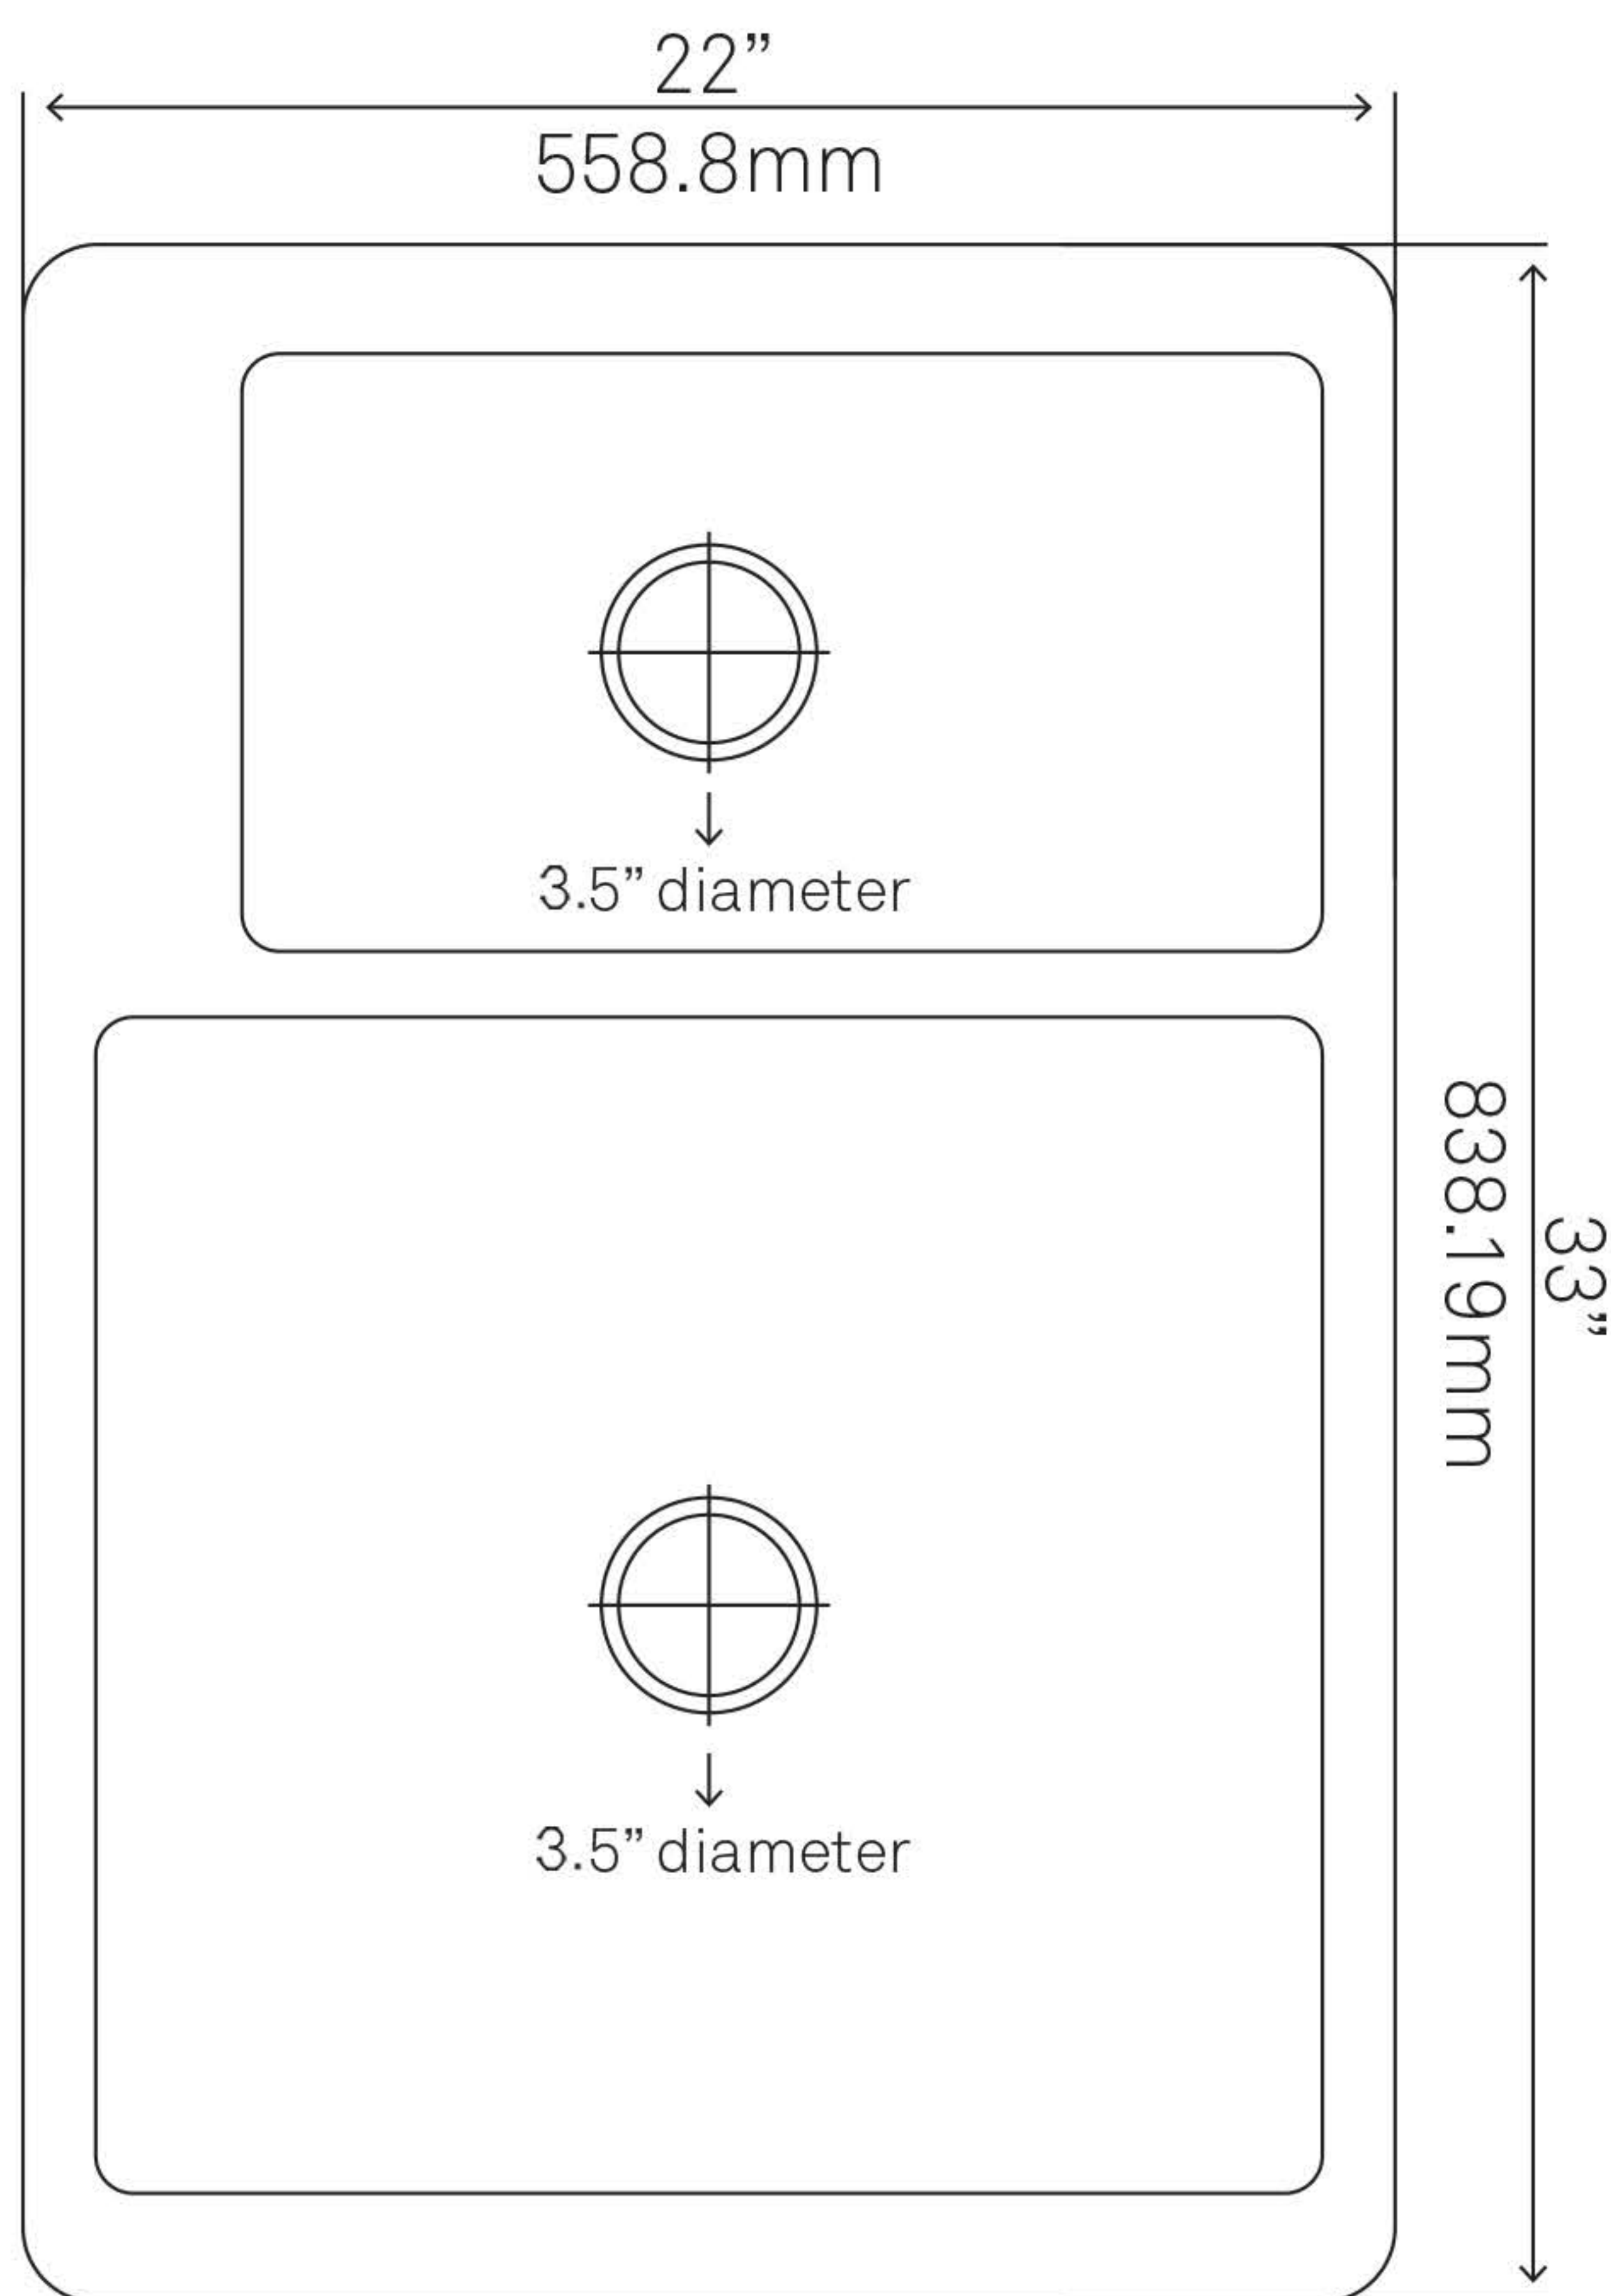

**TCK-005AN FARMHOUSE 60-40
CopperKitchen Sink, Antique**

Requested By:

Specific Features:

STANDARD SPECIFICATIONS:

- Hand-hammered antique finish
- Drop-in or Undermount installation
- Artisan hand crafted
- 16-gauge recycled copper
- Approximate dimensions
- Tolerance = +/- 1/2"
- 3.5-inch drain opening
- Apron extends 3.5" on both sides
- Large basin inside 16.5 x 18 x 10-inches
- Small basin inside 11.5 x 16 x 8.5-inches
- Standard U.S. plumbing connection
- Made in Mexico

WARRANTY:

Limited lifetime warranty

- See www.NovattoInc.com for details

COORDINATING ACCESSORIES:

- NKF-H24ORB Kitchen Faucet

NOTES

Novatto reserves the right (1) to make changes in specifications and materials, and (2) to change or discontinue models, both without notice or obligation. Dimensions are for reference only, see www.NovattoInc.com for finish options and product availability.