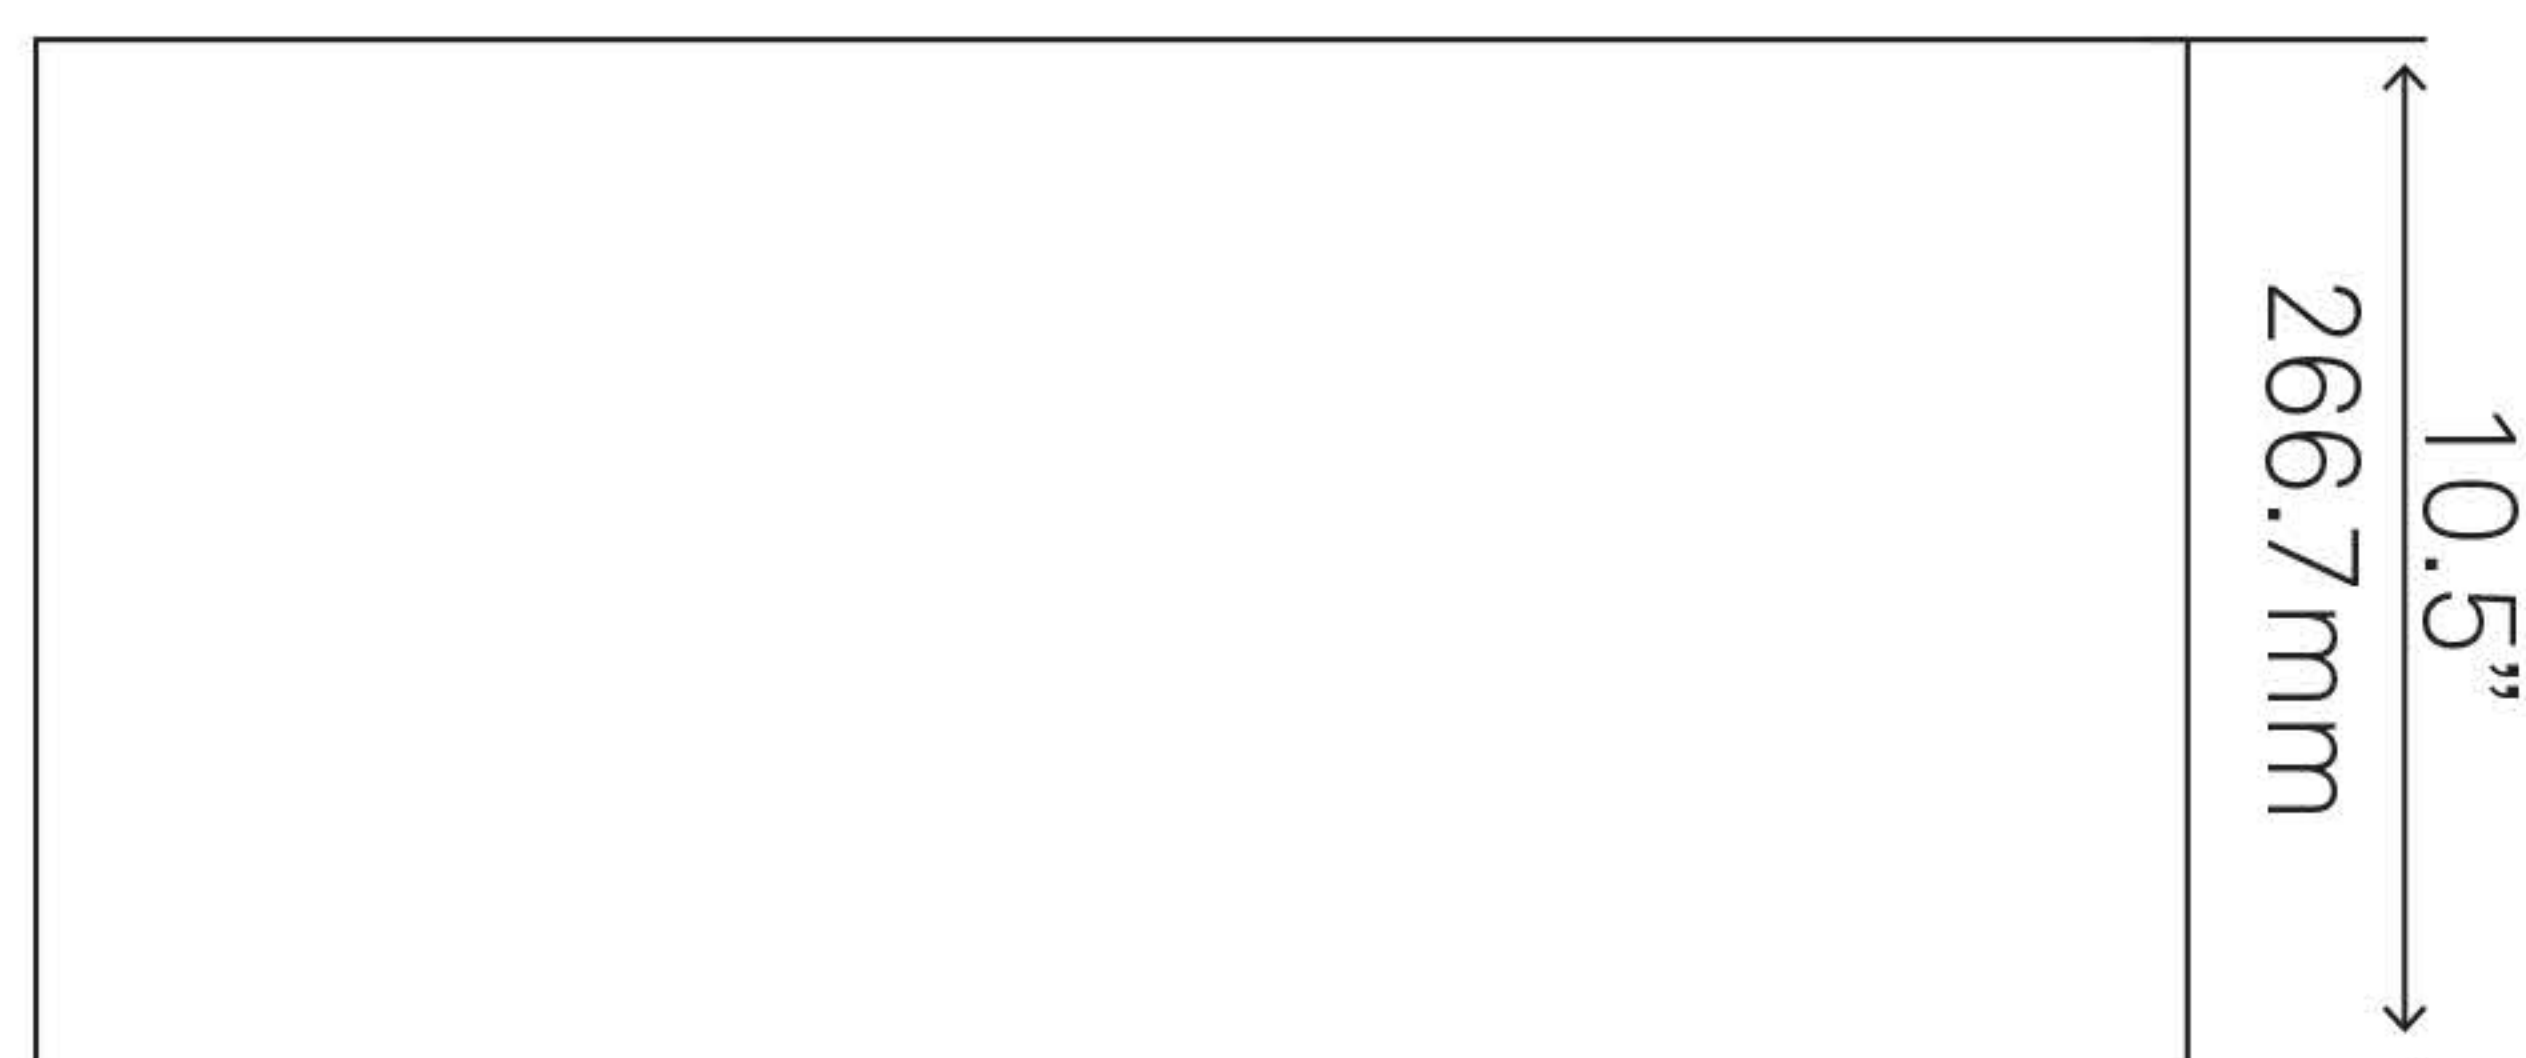

**TCK-005AN FARMHOUSE 60-40
CopperKitchen Sink, Antique**

Requested By:

Specific Features:

STANDARD SPECIFICATIONS:

- Hand-hammered antique finish
- Drop-in or Undermount installation
- Artisan hand crafted
- 16-gauge recycled copper
- Approximate dimensions
- Tolerance = +/- 1/2"
- 3.5-inch drain opening
- Apron extends 3.5" on both sides
- Large basin inside 16.5 x 18 x 10-inches
- Small basin inside 11.5 x 16 x 8.5-inches
- Standard U.S. plumbing connection
- Made in Mexico