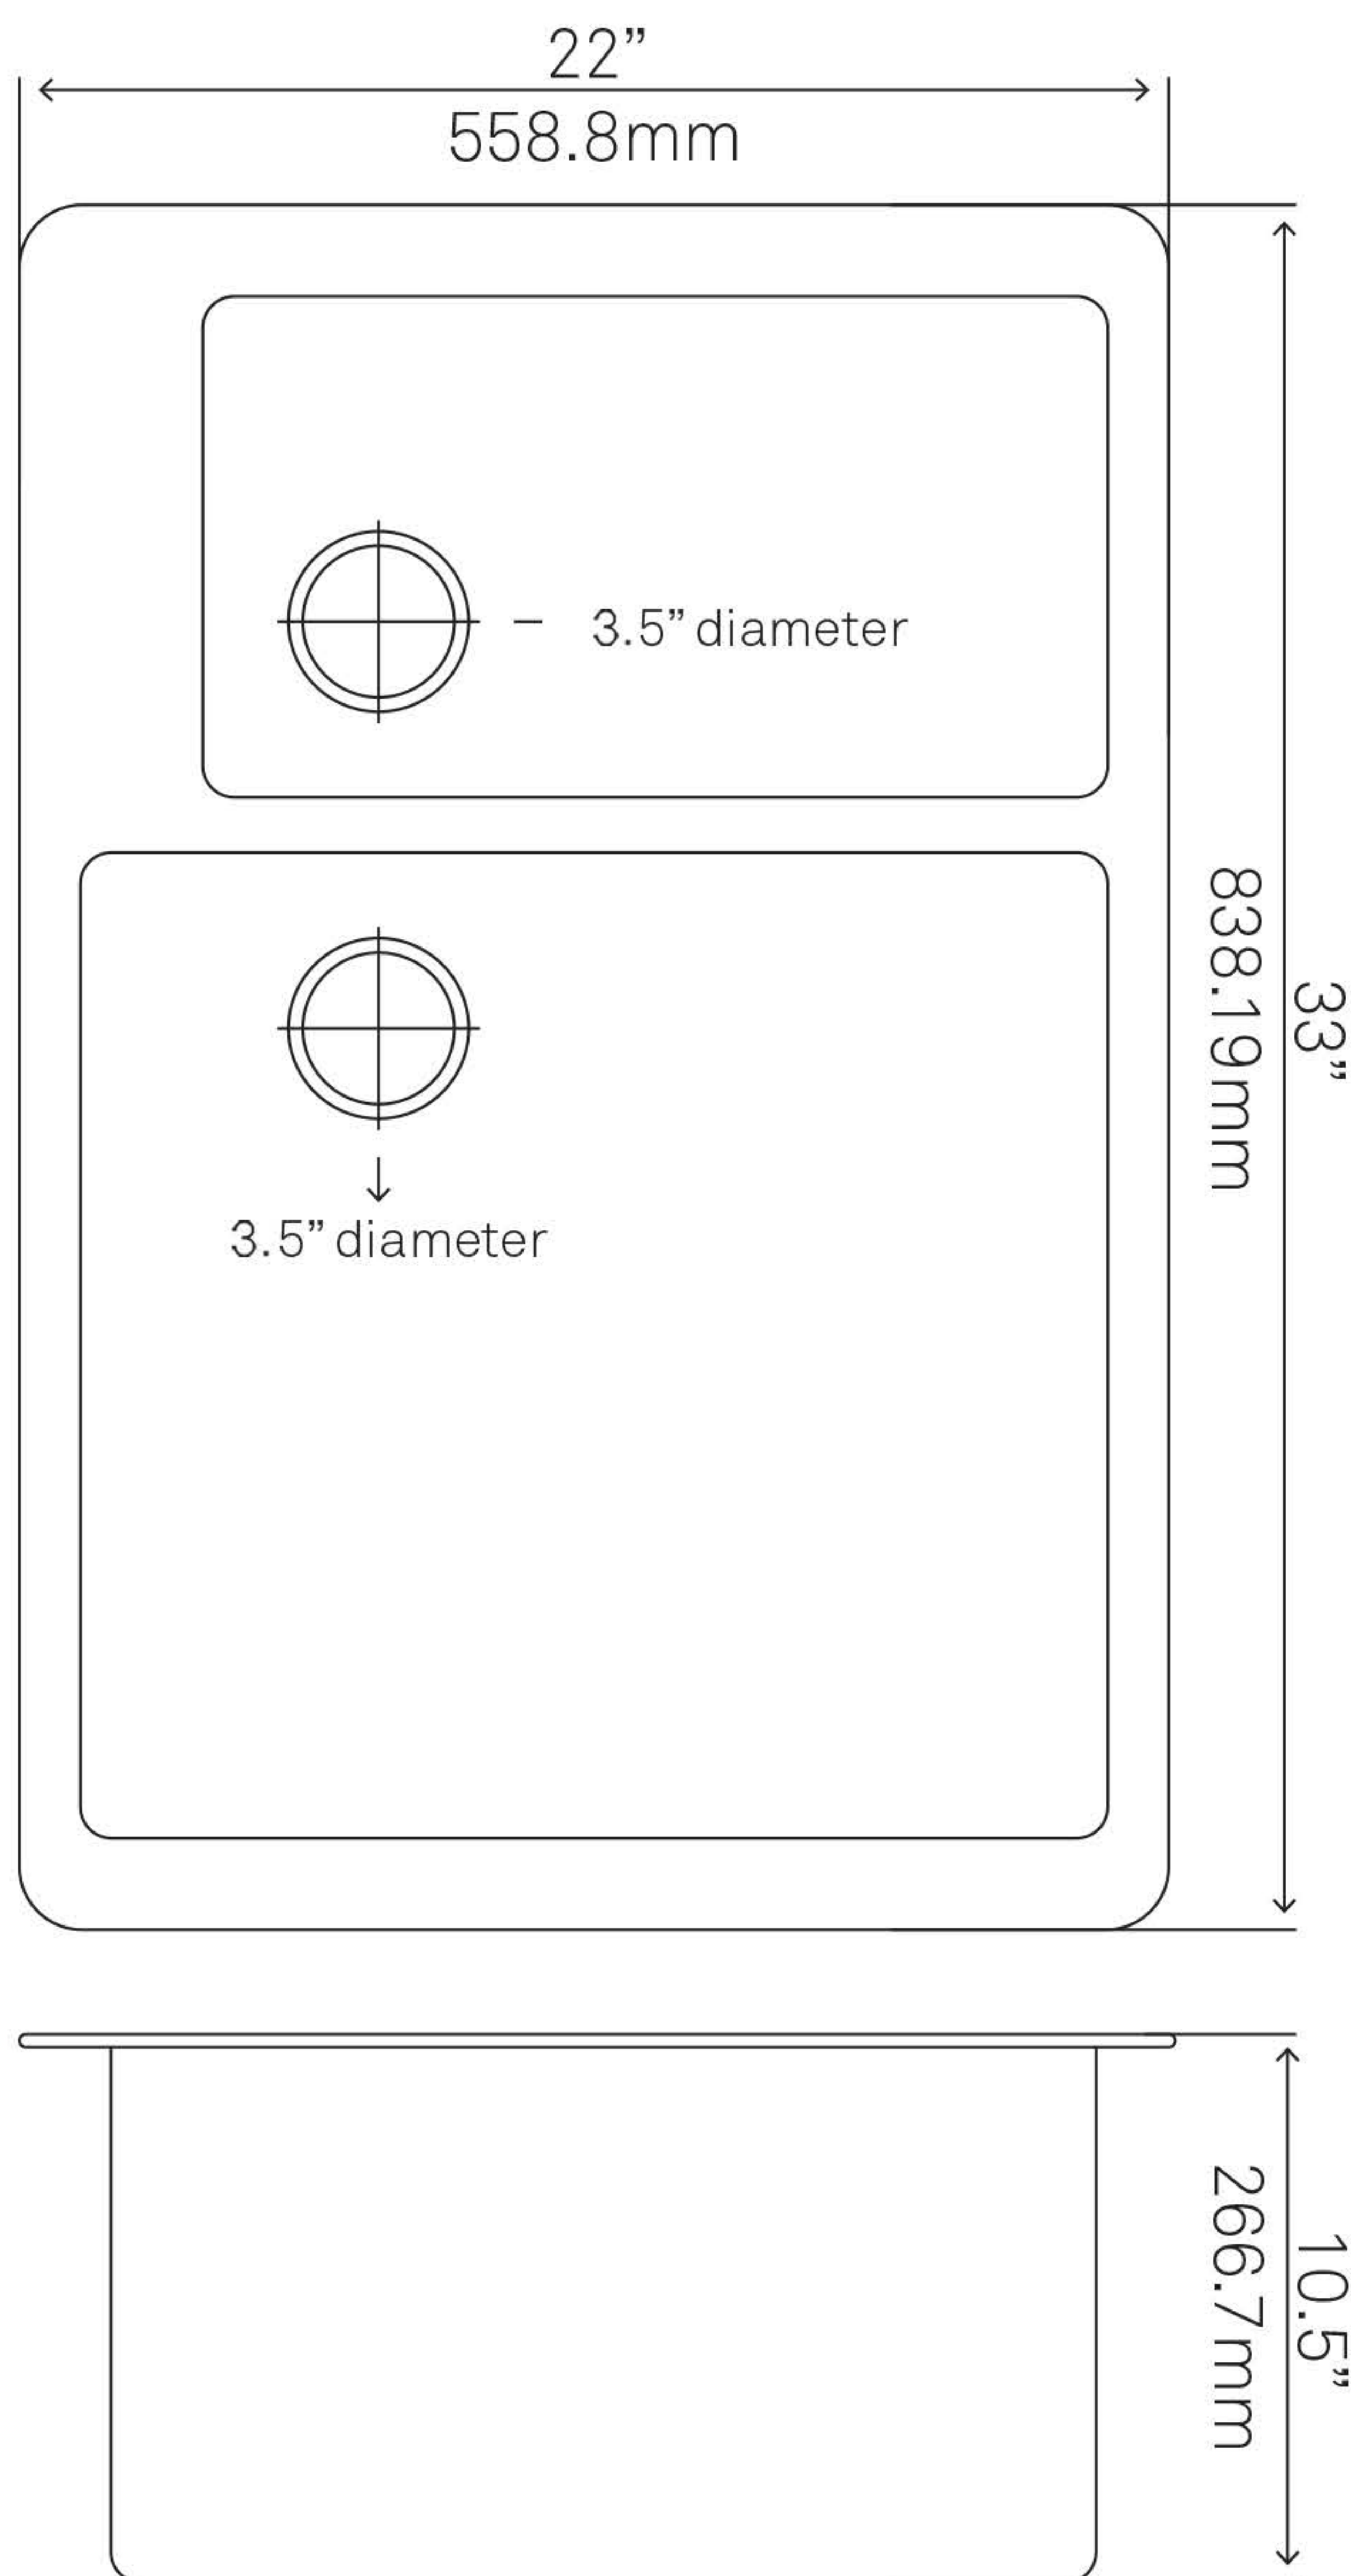

## TCK-006AN GUADALAJARA Copper Kitchen Sink, Antique

Requested By:

---

Specific Features:

---

### STANDARD SPECIFICATIONS:

- 60/40 split Undermount kitchen sink
- Hand-hammered antique finish
- Drop-in or Undermount installation
- Artisan hand crafted
- 16-gauge recycled copper
- Approximate dimensions
- Tolerance = +/- 1/2"
- Large basin inside 16.5 x 18 x 10-inches
- Small basin inside 11.5 x 16 x 8.5-inches
- 3.5-inch drain opening
- Standard U.S. plumbing connection
- Made in Mexico