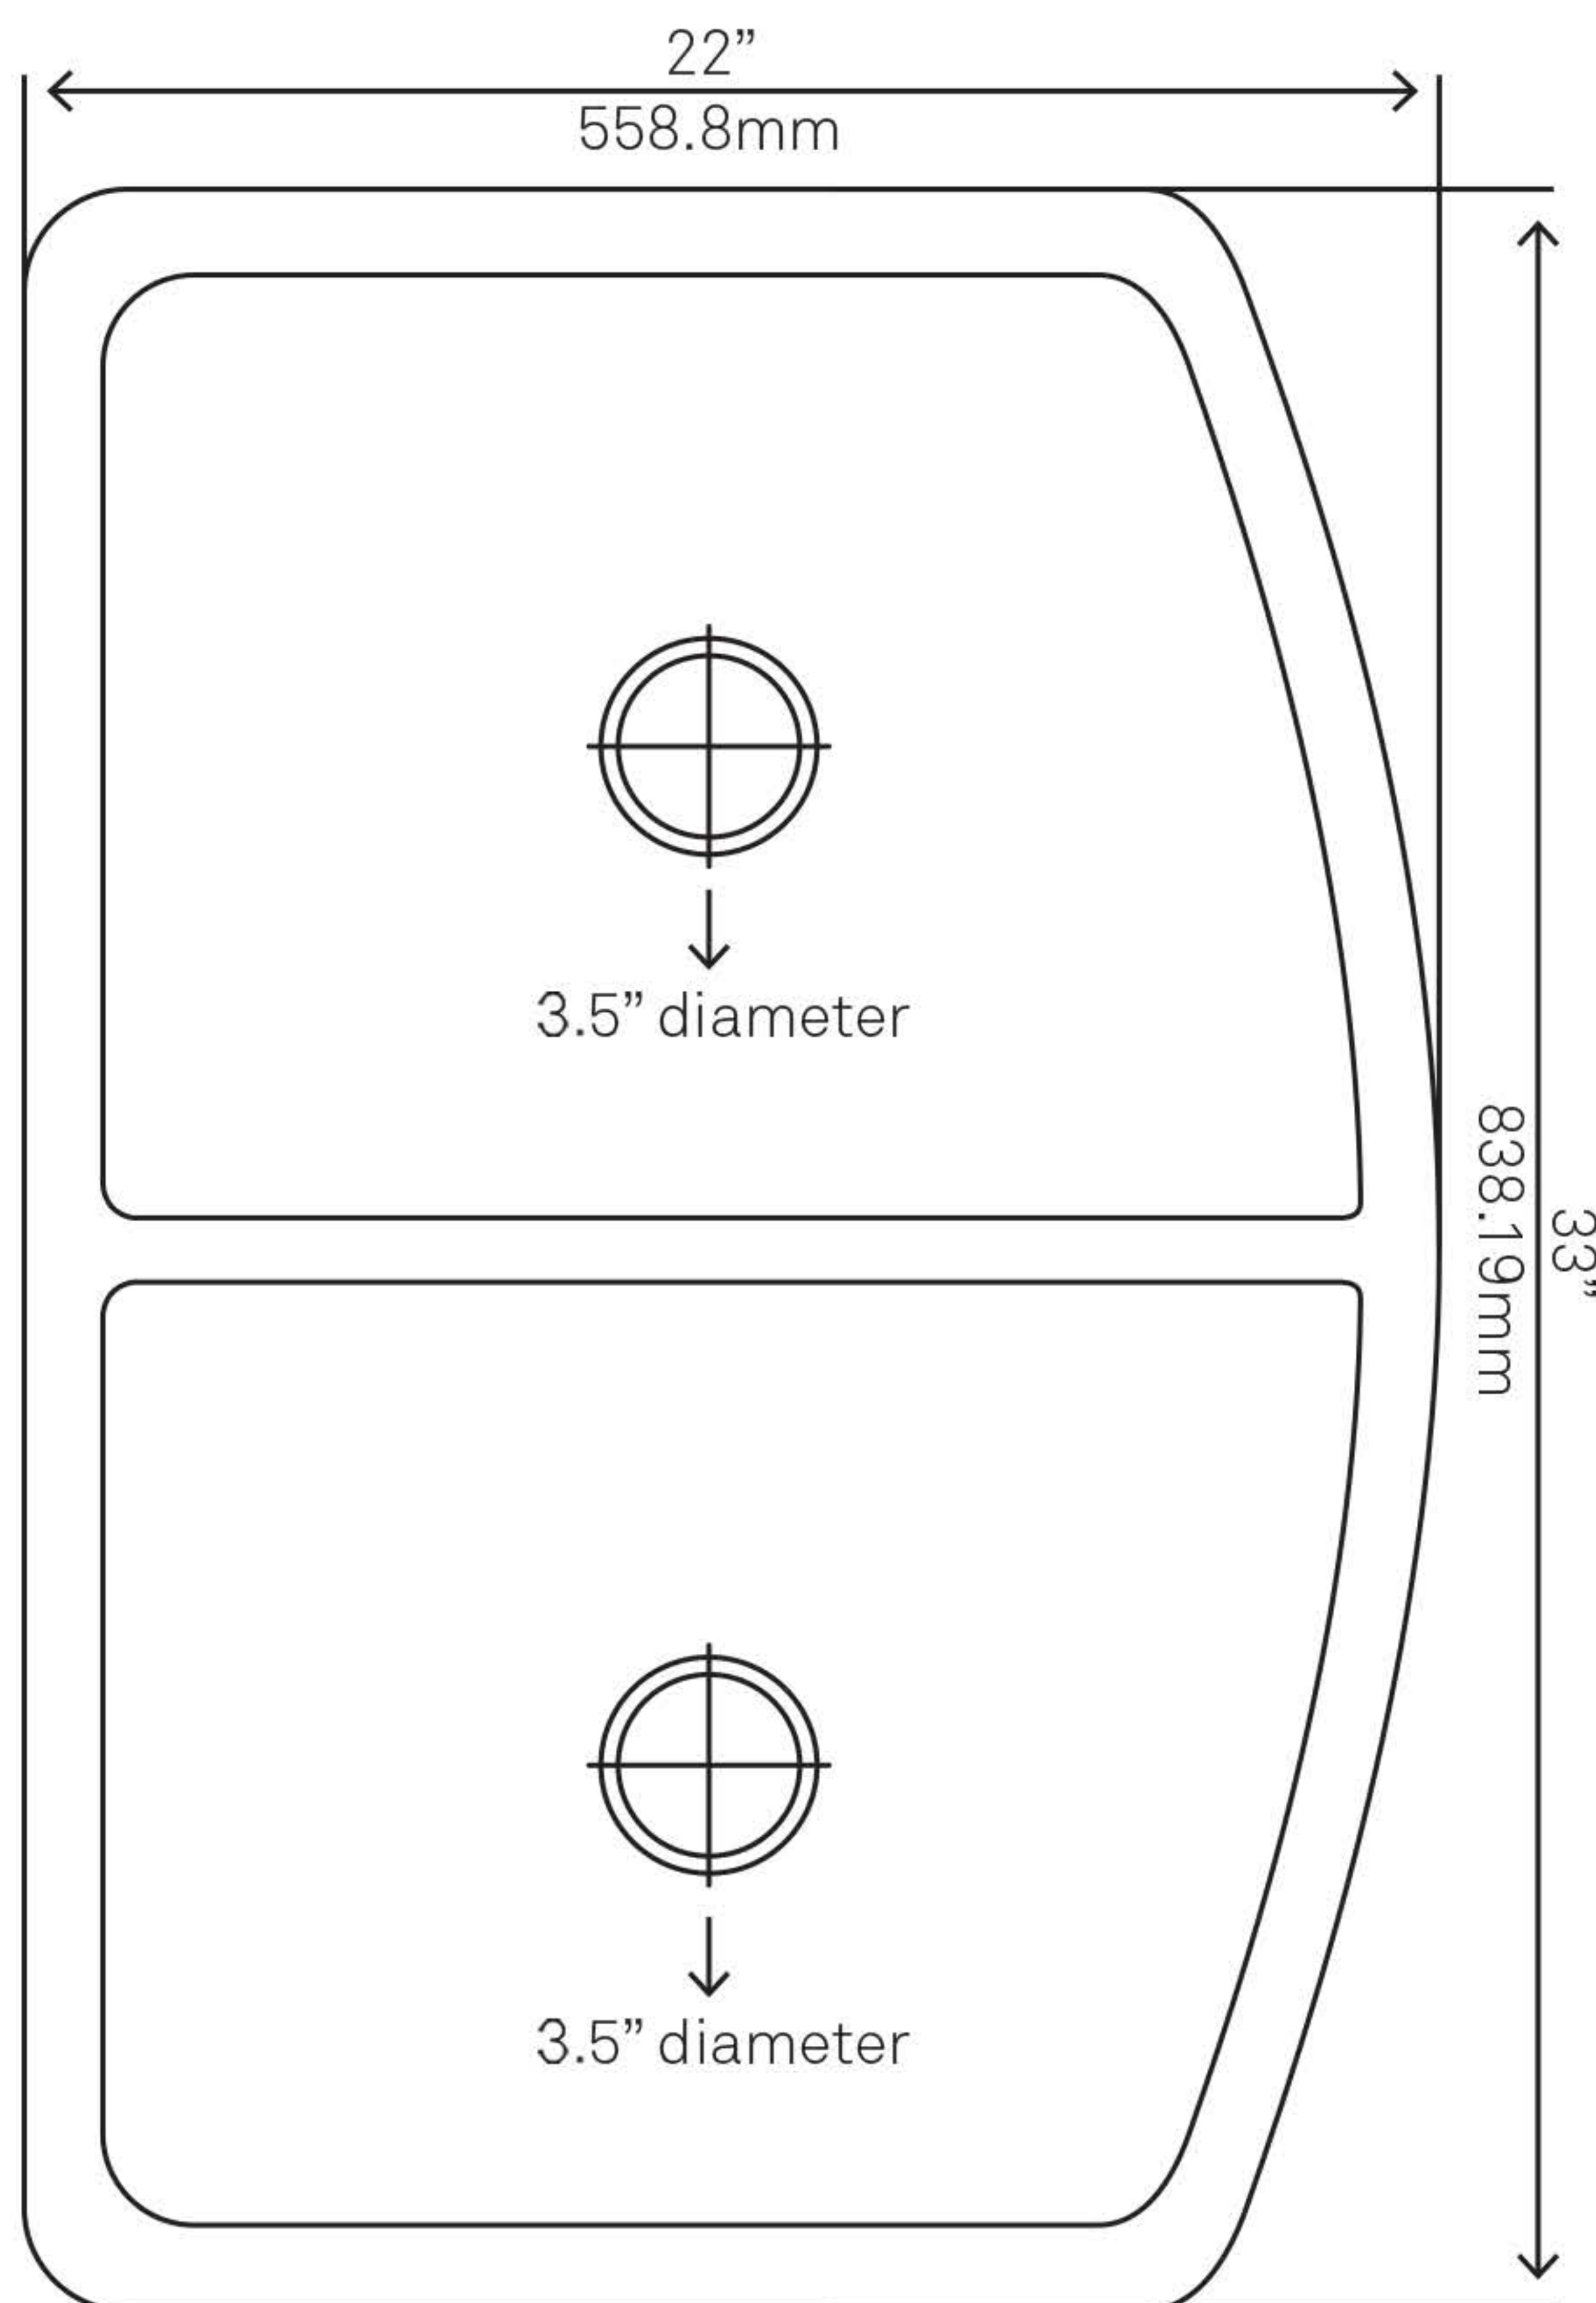

**TCK-009AN REDONDEADO 50-50
Copper Curved Kitchen Sink, Antique**

Requested By:

Specific Features:

STANDARD SPECIFICATIONS:

- 50/50 split kitchen sink w/ curved apron
- Hand-hammered antique finish
- Drop-in or Undermount installation
- Artisan hand crafted
- 16-gauge recycled copper
- Approximate dimensions
- Tolerance = +/- 1/2"
- 3.5-inch drain opening
- Apron extends 3.5" on both sides
- Each basin 14 x 18 x 10-inches
- Standard U.S. plumbing connection
- Made in Mexico