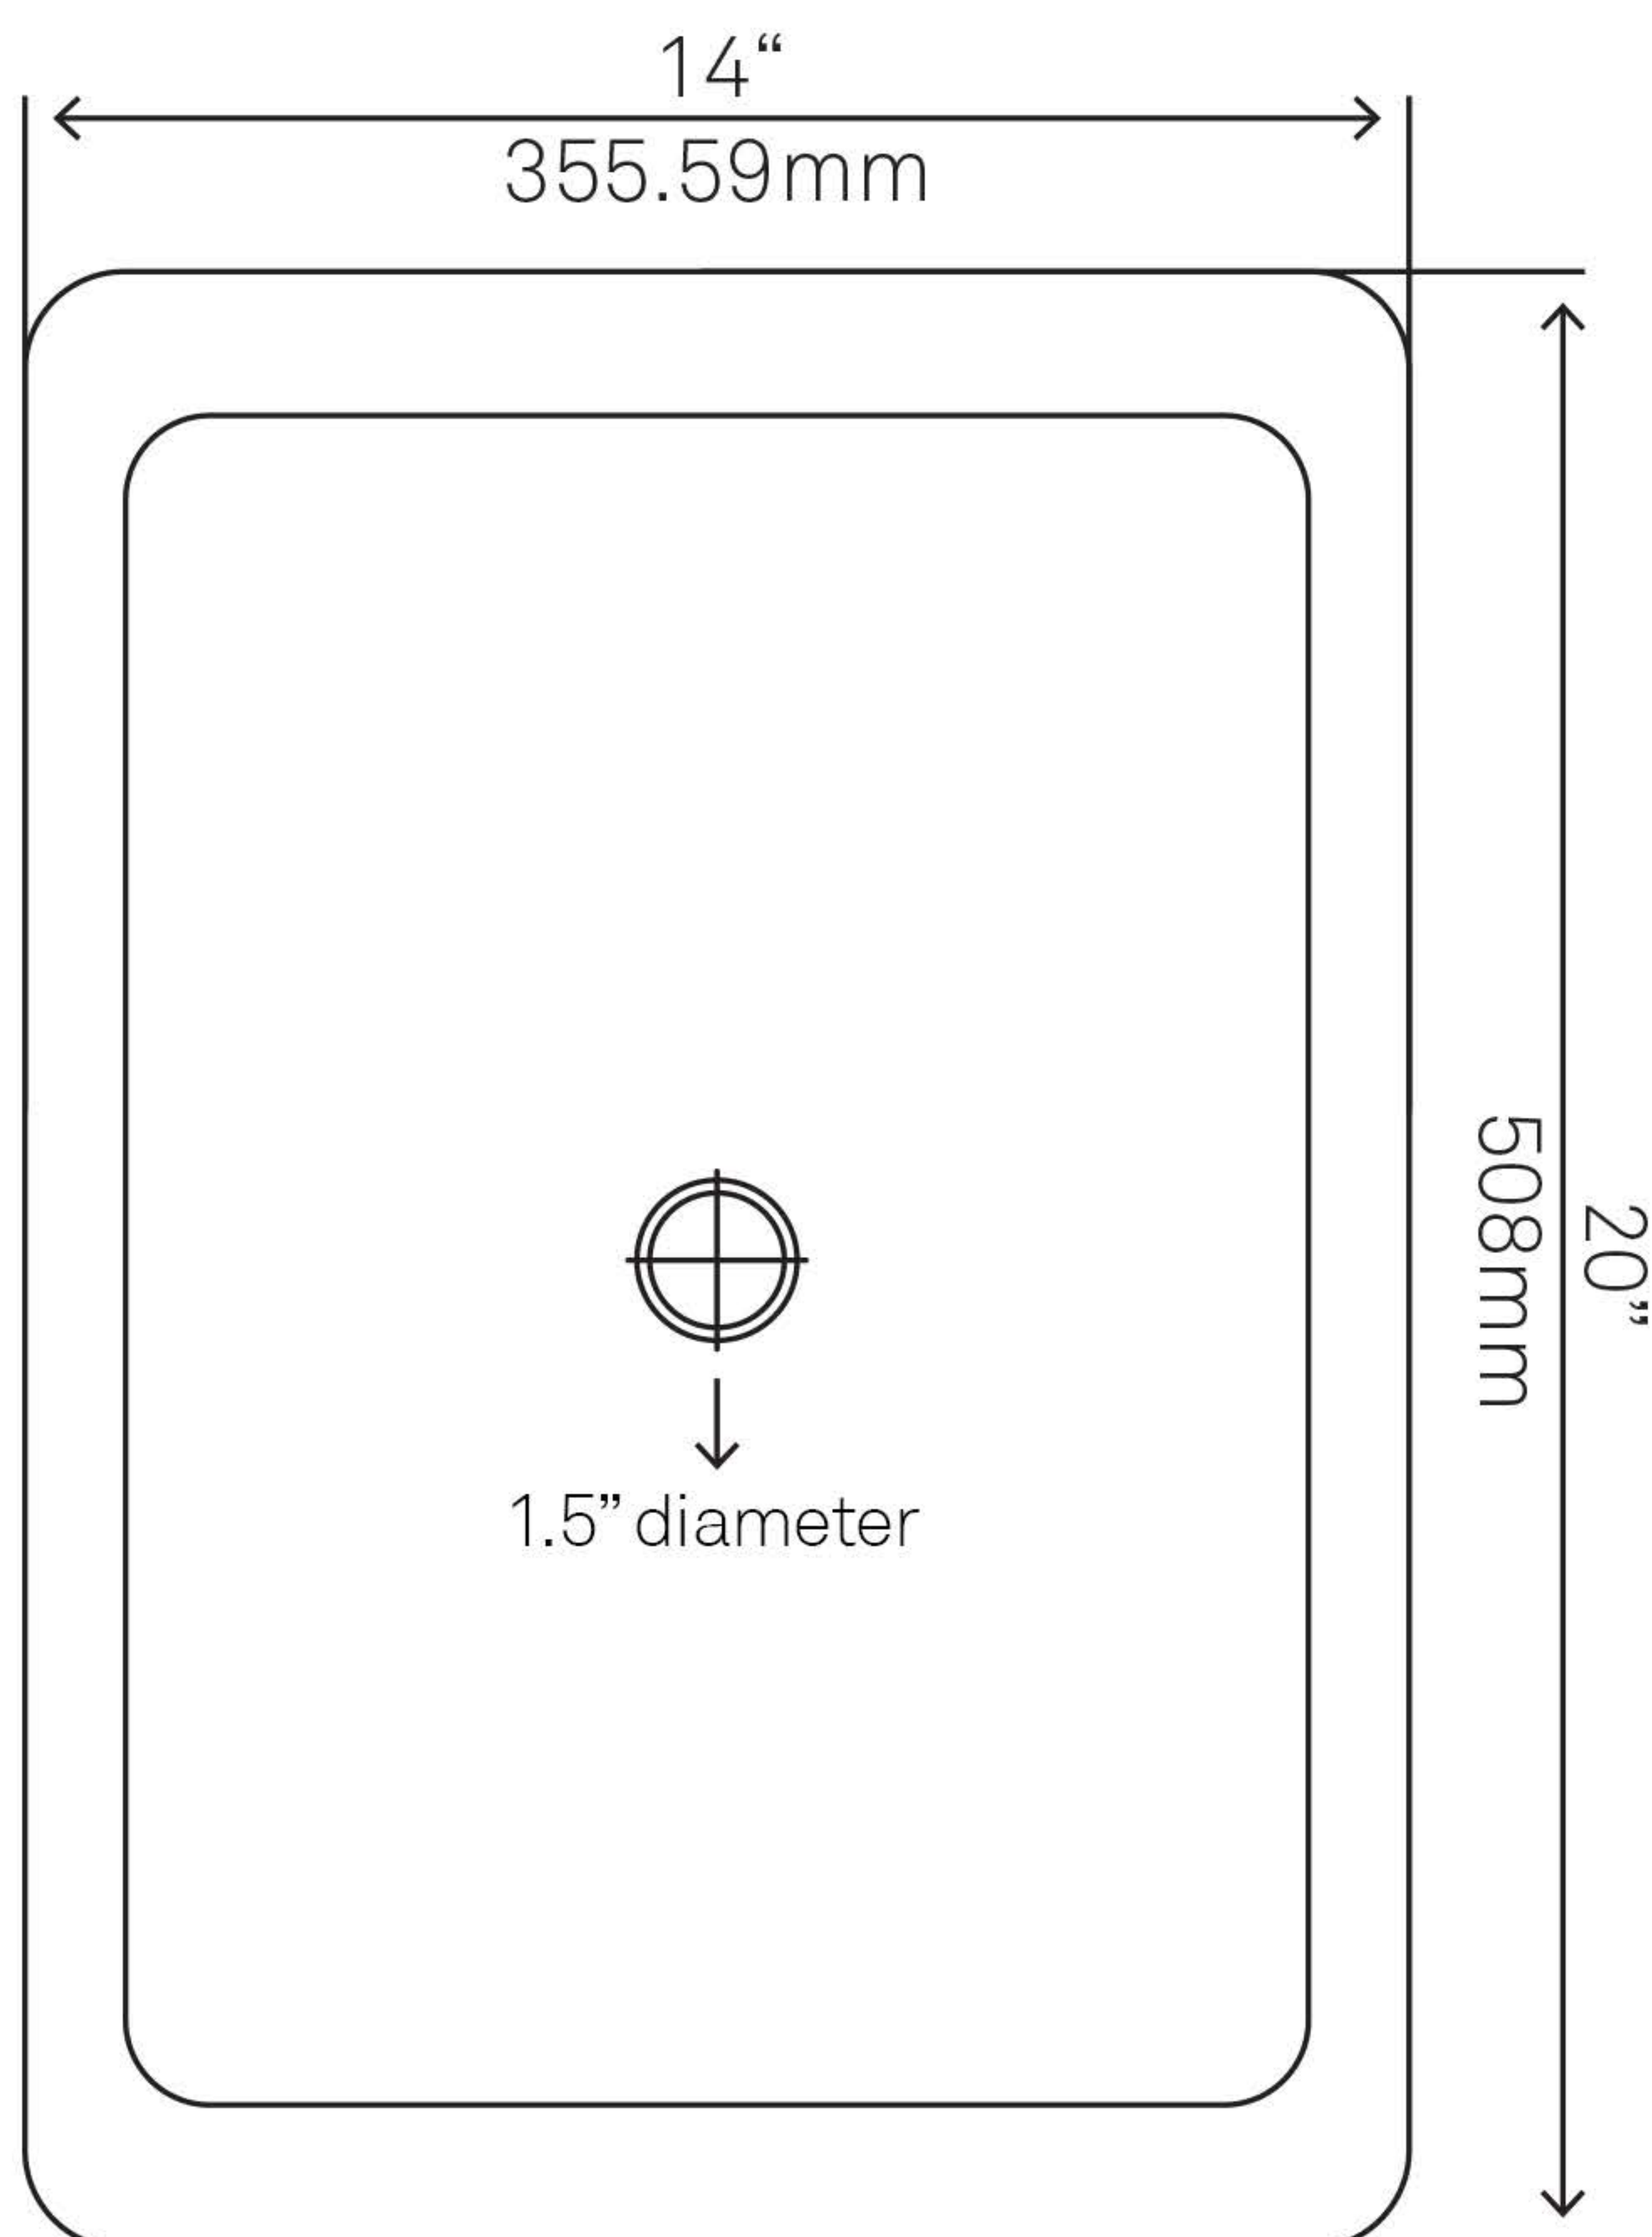

TCU-013NA SANTA CRUZ Copper Drop-In Bathroom Sink, Natural

Requested By: _____

Specific Features: _____

Novatto reserves the right (1) to make changes in specifications and materials, and (2) to change or discontinue models, both without notice or obligation. Dimensions are for reference only, see www.NovattoInc.com for finish options and product availability.

STANDARD SPECIFICATIONS:

- Rectangular drop-in sink with apron
- Hand-hammered natural finish
- Drop-in installation
- Artisan hand crafted
- 16-gauge copper construction
- Approximate dimensions
- Inner 16 x 12 x 5.5 inches
- 2" tall apron
- 1.5-inch drain opening
- Tolerance = +/- 1/2"
- Standard U.S. plumbing connection
- Made in Mexico