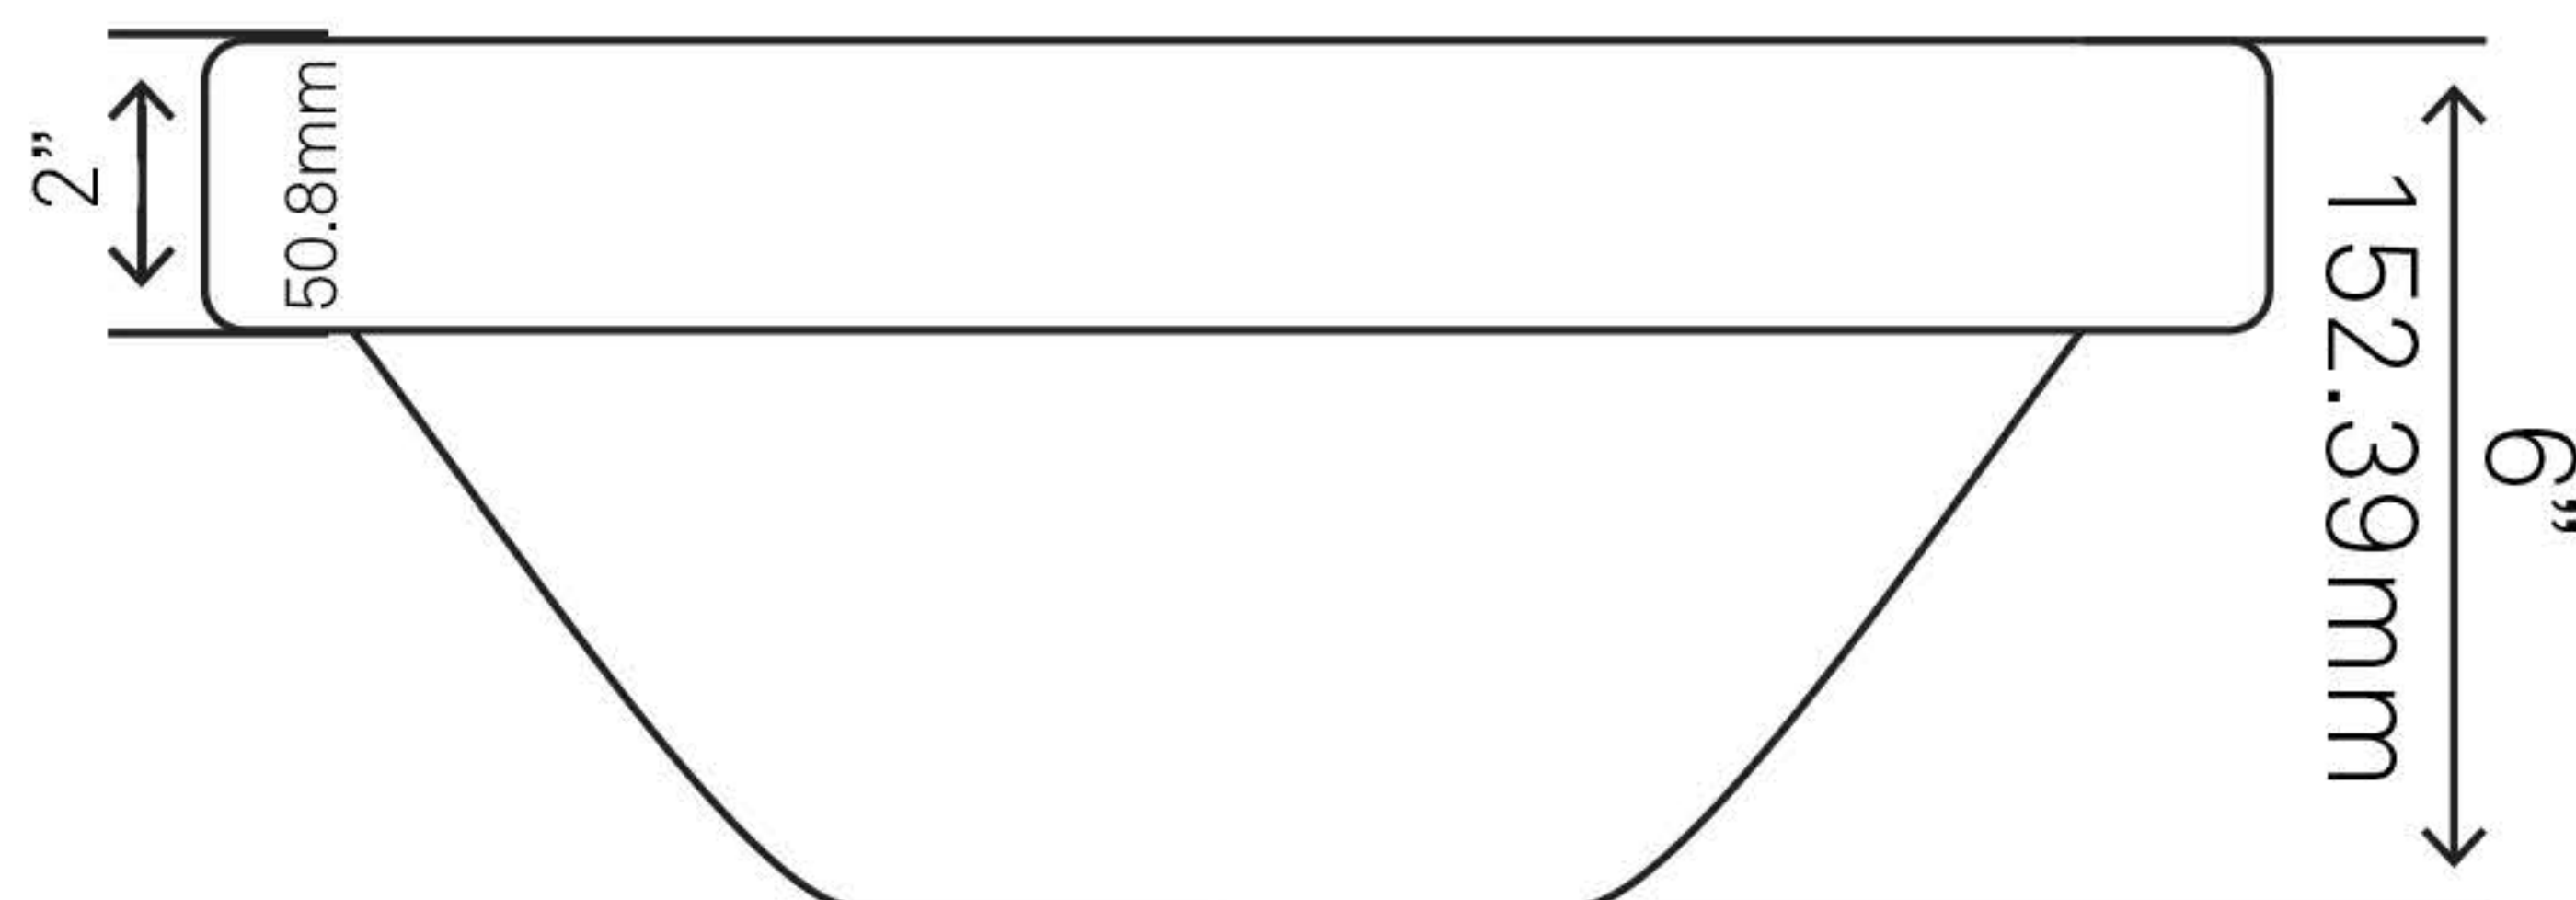

TCU-013NA SANTA CRUZ Copper Drop-In Bathroom Sink, Natural

Requested By: _____

Specific Features: _____

Novatto reserves the right (1) to make changes in specifications and materials, and (2) to change or discontinue models, both without notice or obligation. Dimensions are for reference only, see www.NovattoInc.com for finish options and product availability.

STANDARD SPECIFICATIONS:

- Rectangular drop-in sink with apron
- Hand-hammered natural finish
- Drop-in installation
- Artisan hand crafted
- 16-gauge copper construction
- Approximate dimensions
- Inner 16 x 12 x 5.5 inches
- 2" tall apron
- 1.5-inch drain opening
- Tolerance = +/- 1/2"
- Standard U.S. plumbing connection
- Made in Mexico