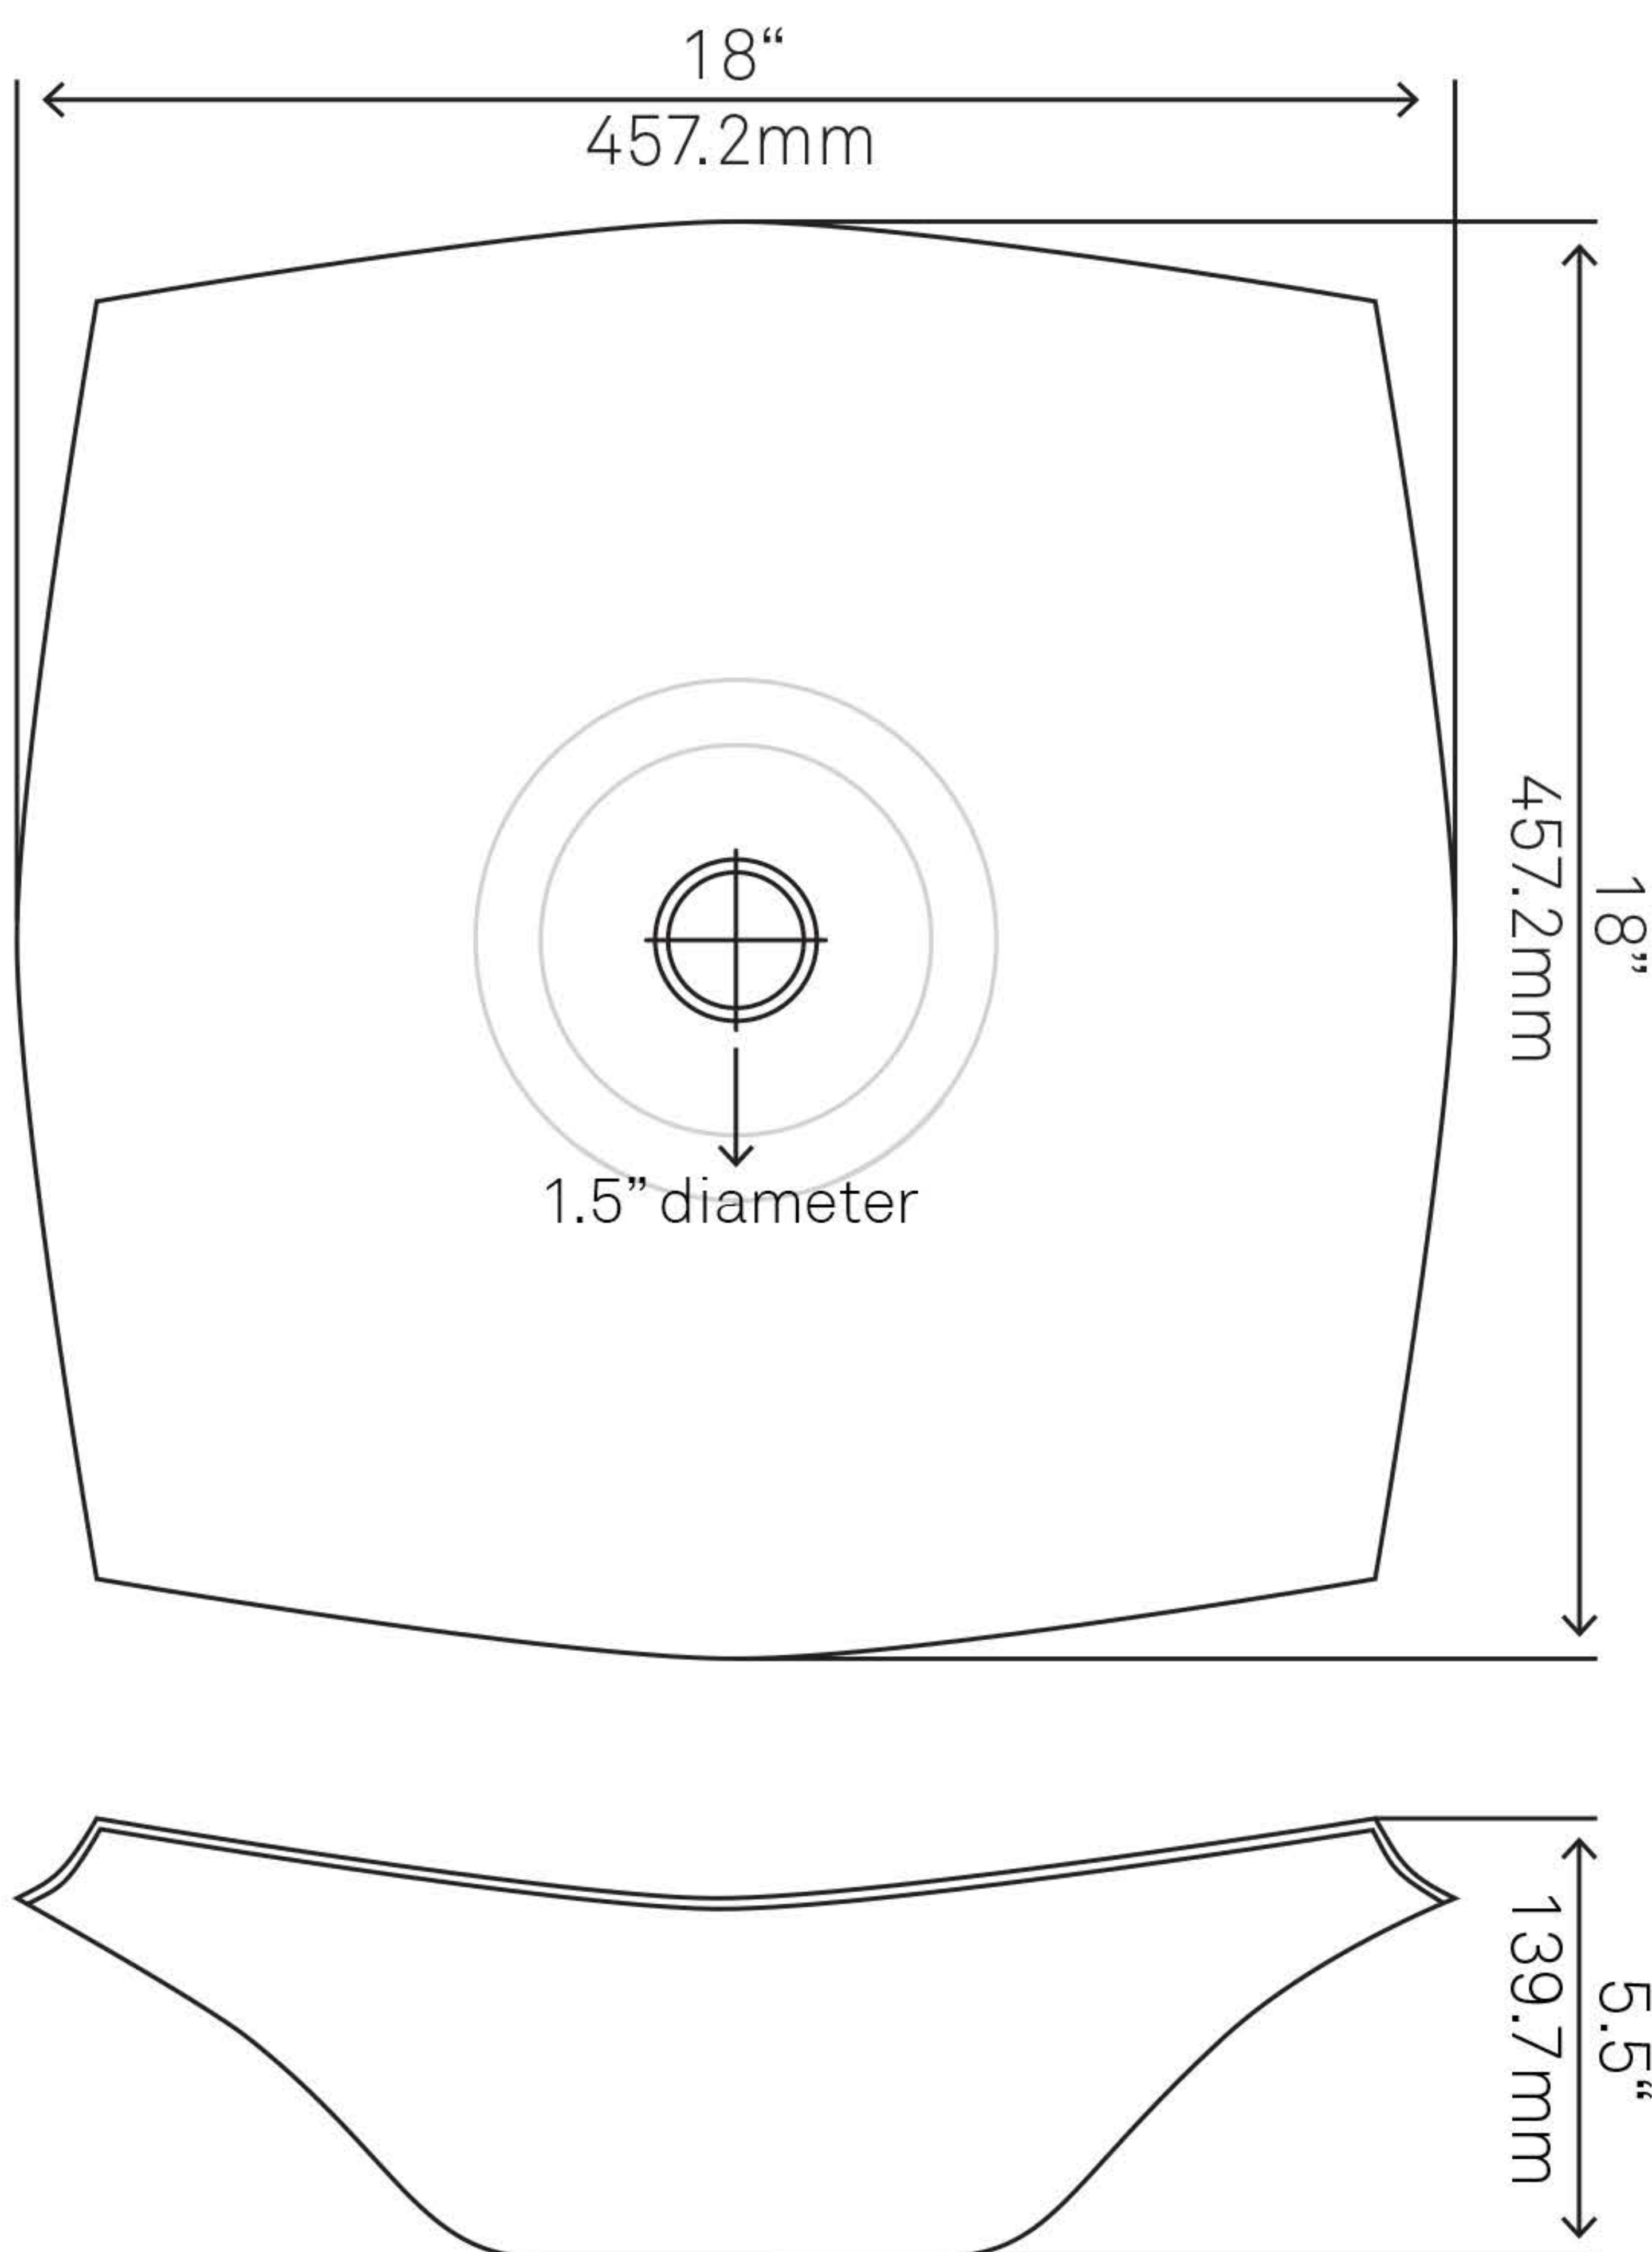

NOVATTO

TCV-007NA MALAGA Copper Vessel Sink, Natural

Requested By:

Specific Features:

STANDARD SPECIFICATIONS:

- Square copper vessel sink
- Hand-hammered natural finish
- Above counter installation
- Artisan hand crafted
- 14-gauge recycled copper construction
- Approximate dimensions
- 1.5-inch drain opening
- No mounting ring required
- Tolerance = +/- 1/2"
- Made in Mexico