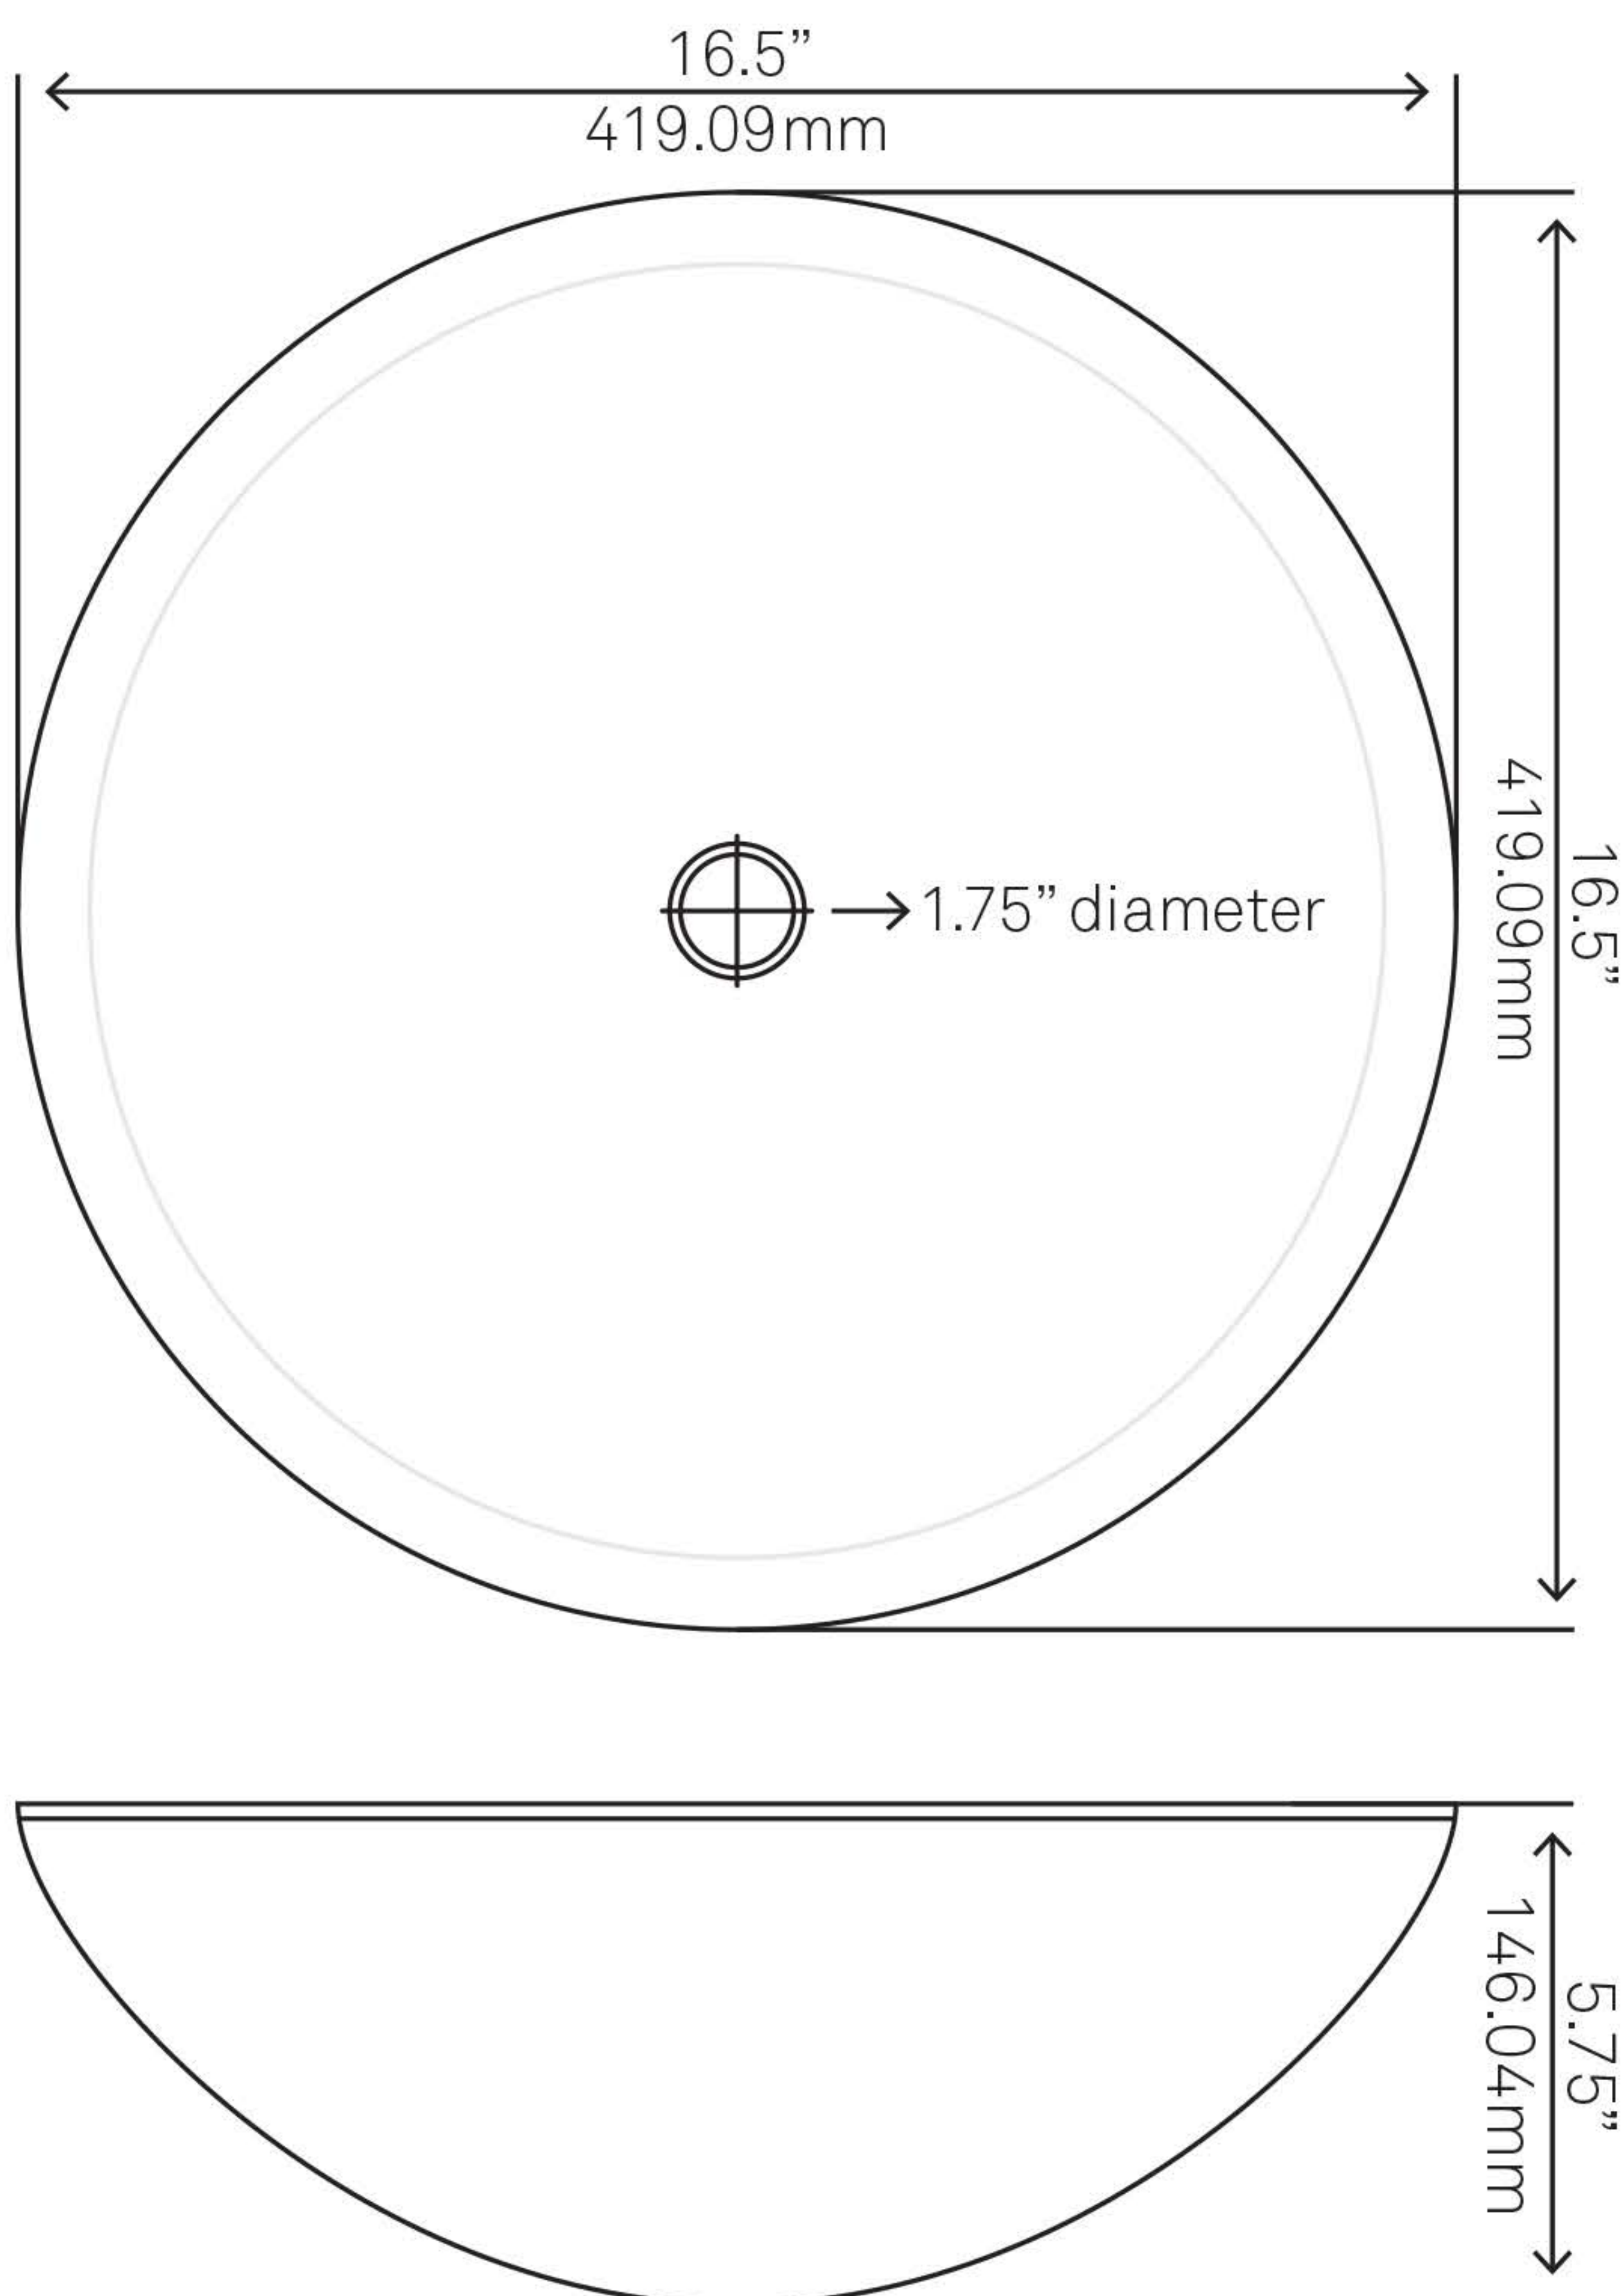

## TIG-7032 ARGENTO Glass Vessel Bathroom Sink

Requested By:

---

Specific Features:

---

### STANDARD SPECIFICATIONS:

- Round vessel sink
- Fluorescent silver, foil painted bottom
- Made with high tempered glass
- Scratch resistant and non-porous
- Designed for above counter installation
- Standard U.S. plumbing connections
- 1.75-inch drain opening