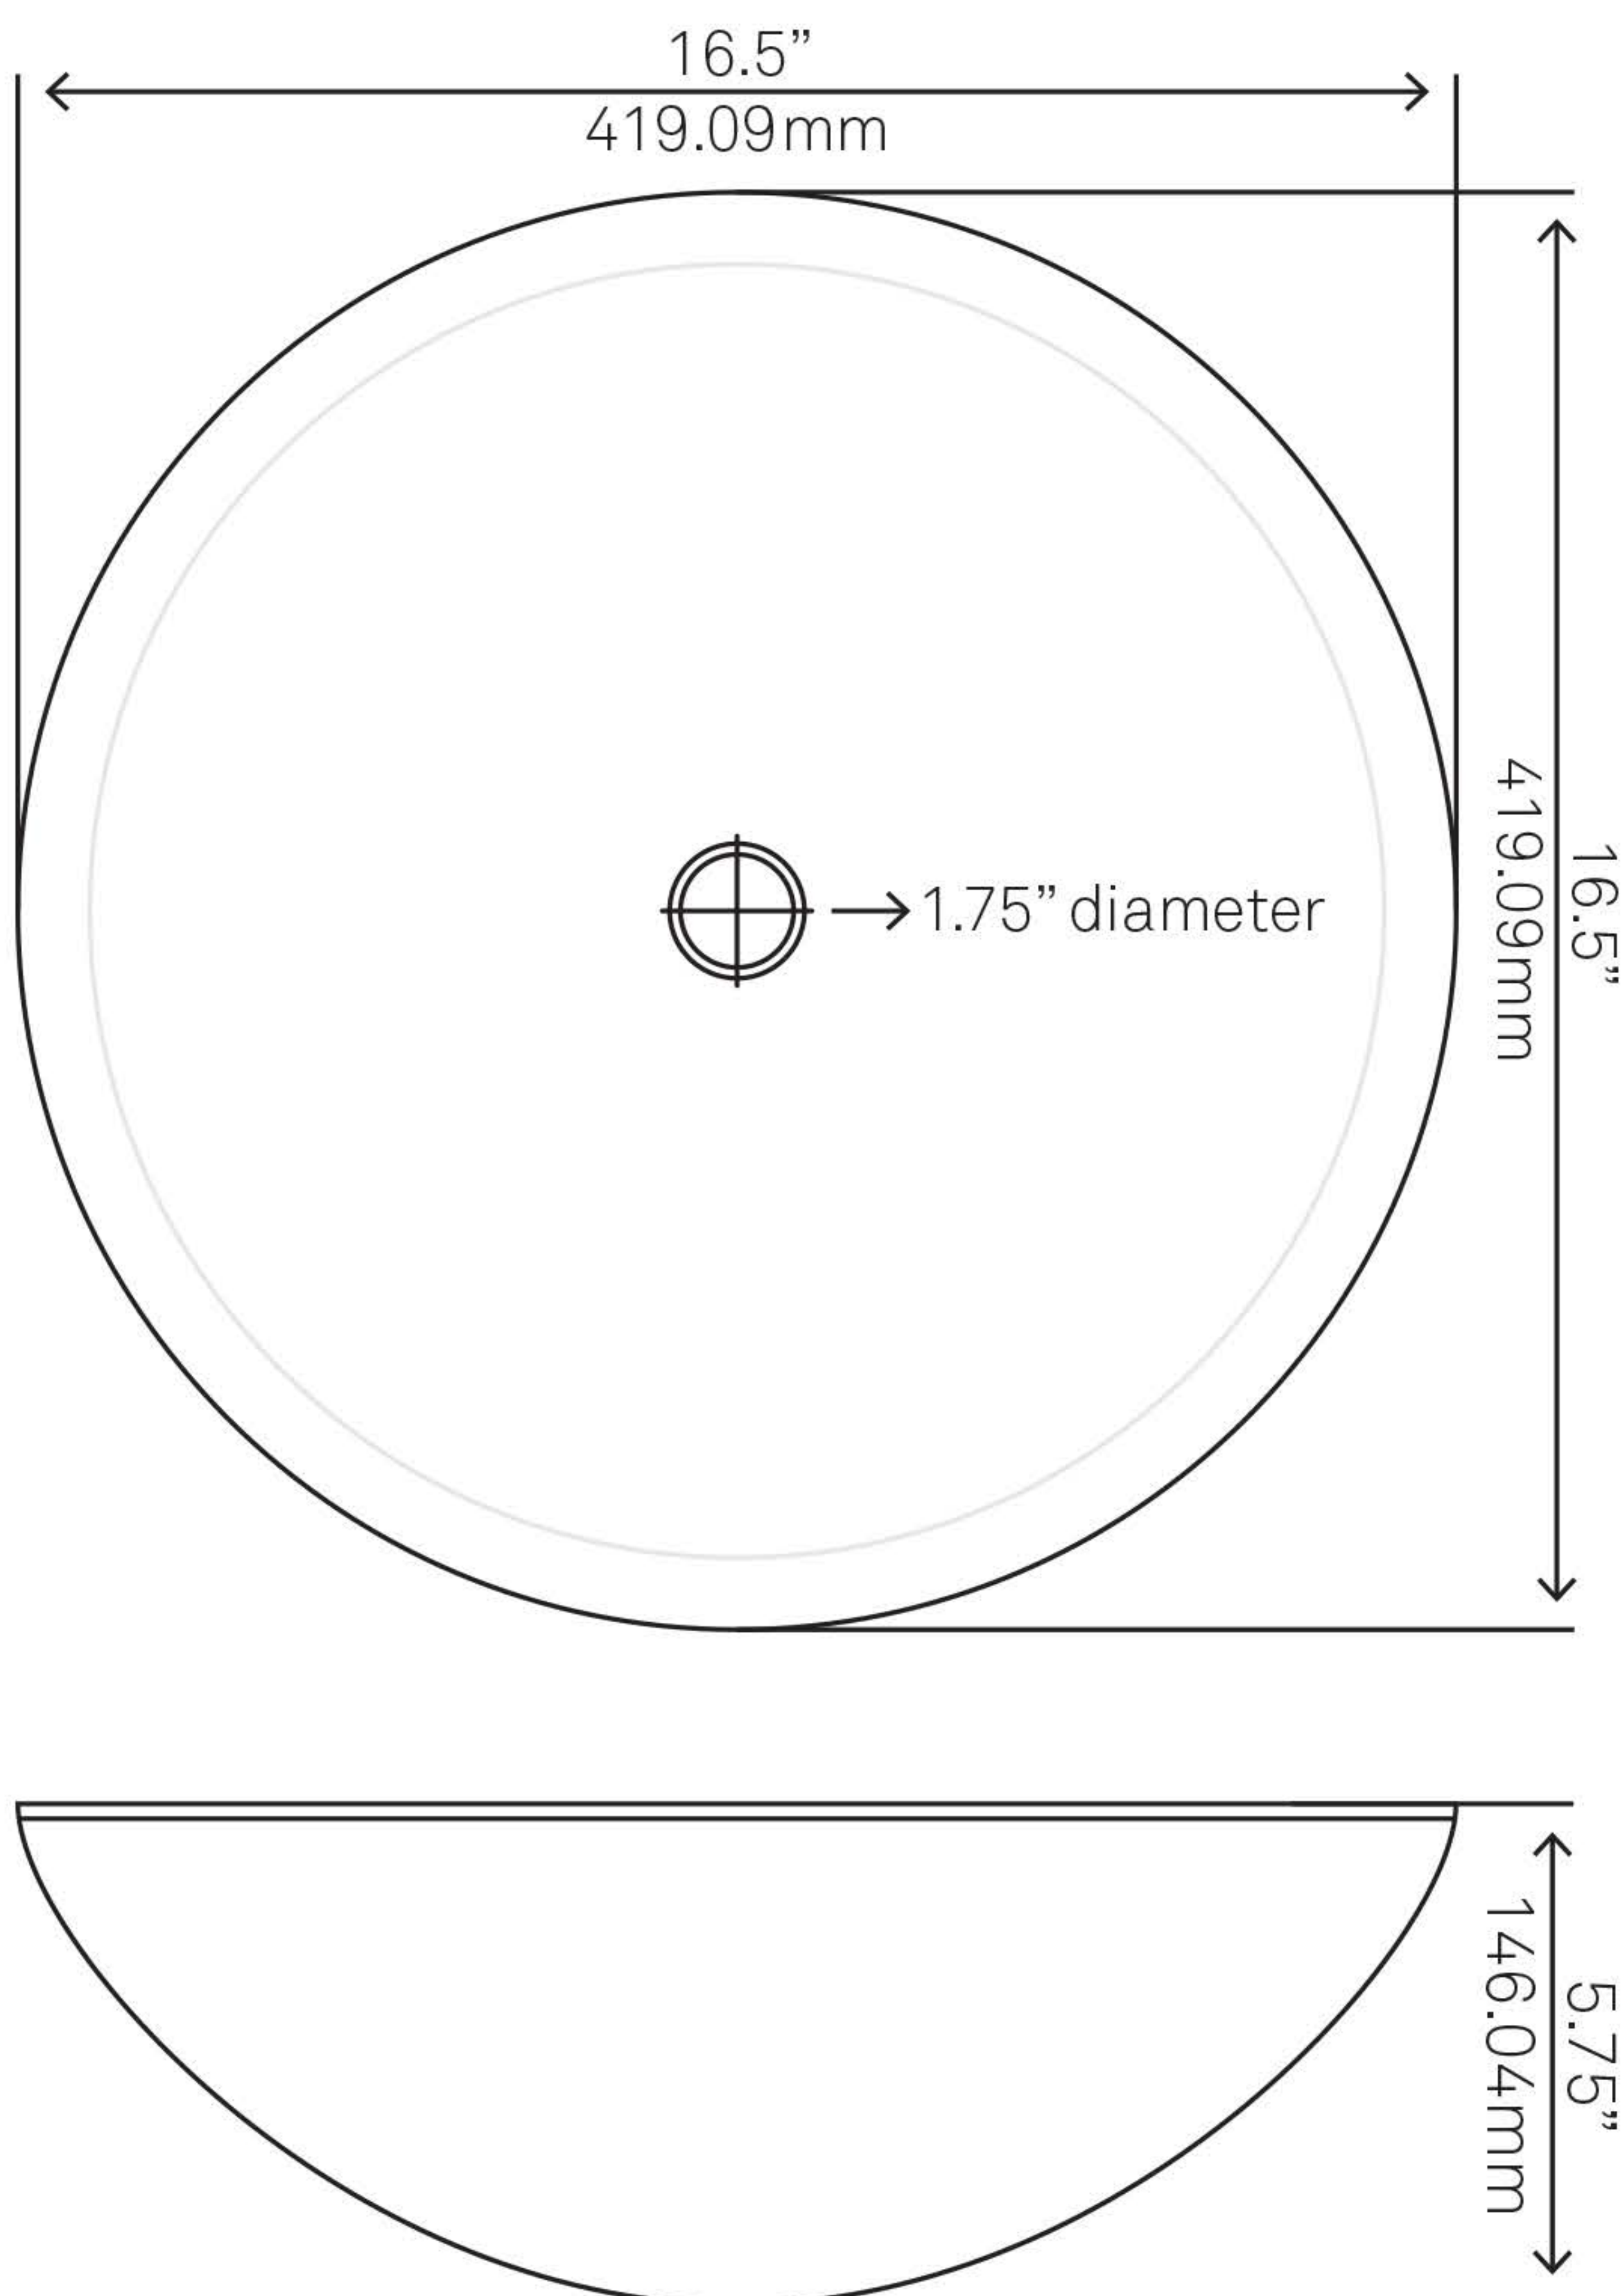

TIG-8392 CATALONIA Double Layer Glass Vessel Sink

Requested By:

Specific Features:

STANDARD SPECIFICATIONS:

- Round vessel sink
- Solid red outside, black inside
- Made with high tempered glass
- Scratch resistant and non-porous
- Designed for above counter installation
- Standard U.S. plumbing connections
- 1.75-inch drain opening