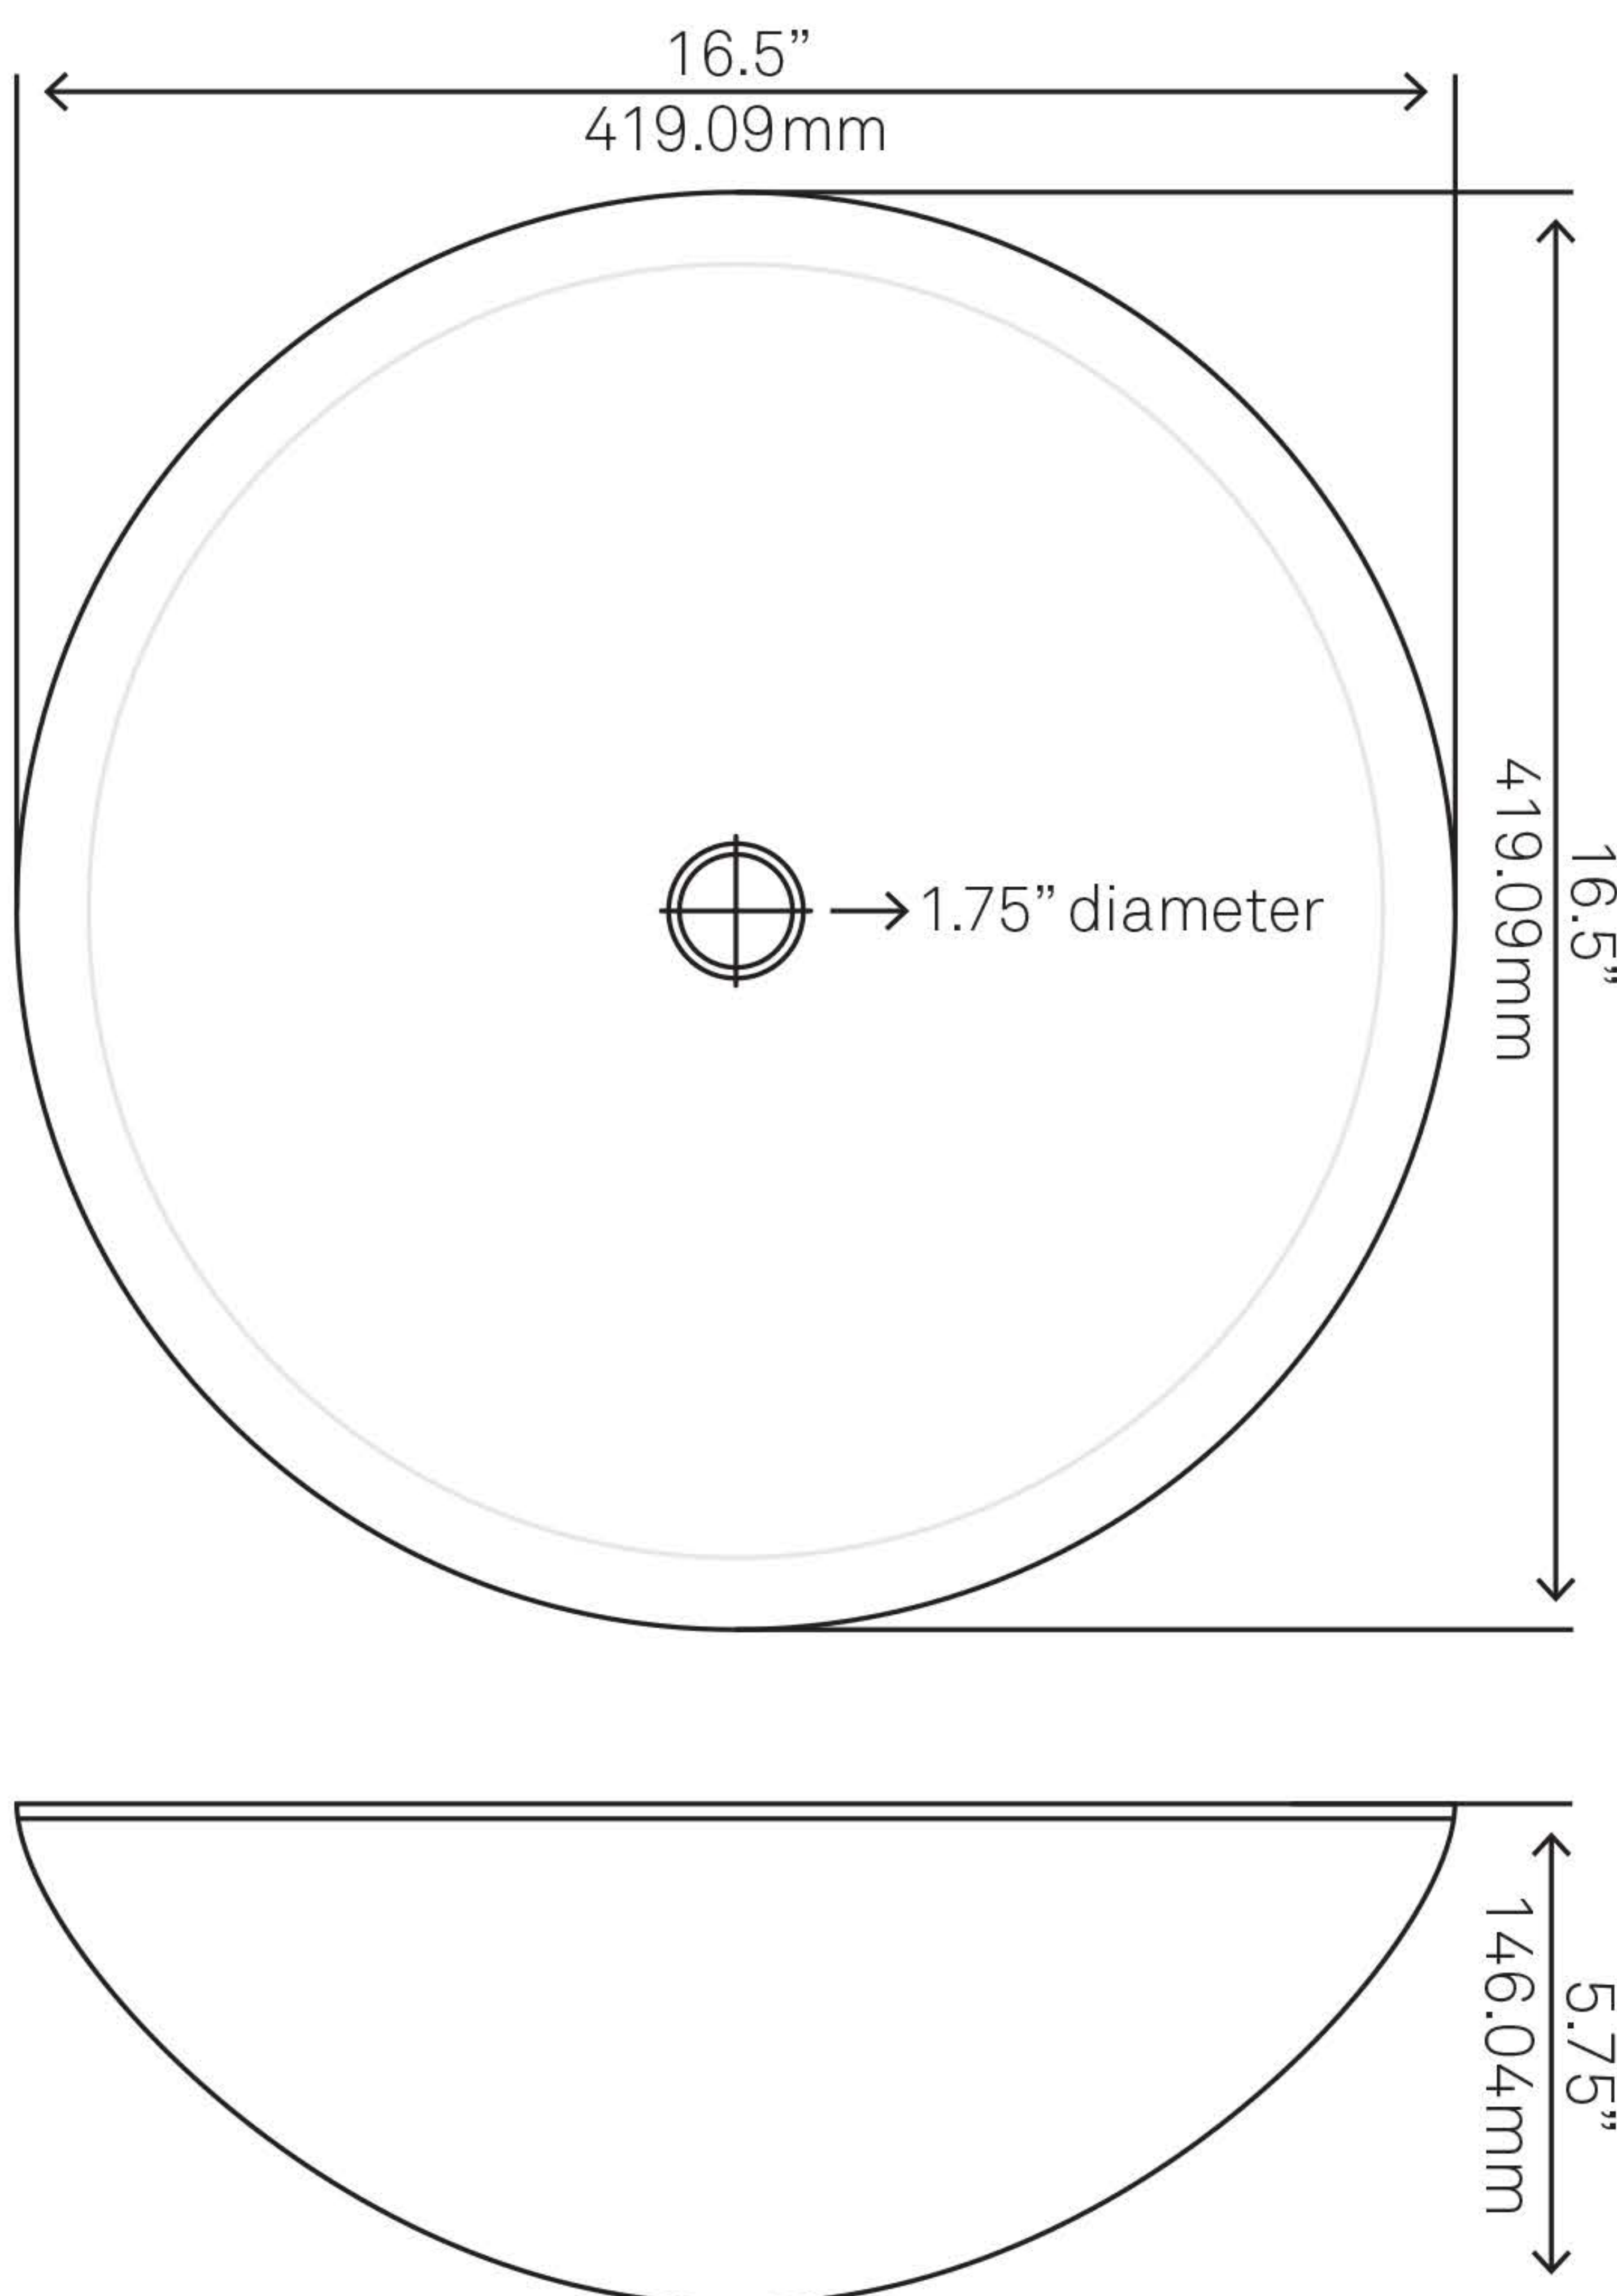

TIG-S132 VERDAZZURRO Glass Vessel Bathroom Sink

Requested By:

Specific Features:

STANDARD SPECIFICATIONS:

- Round vessel sink
- Fluorescent blue foil painted bottom
- Made with high tempered glass
- Scratch resistant and non-porous
- Above counter installation
- Standard U.S. plumbing connections
- 1.75-inch drain opening