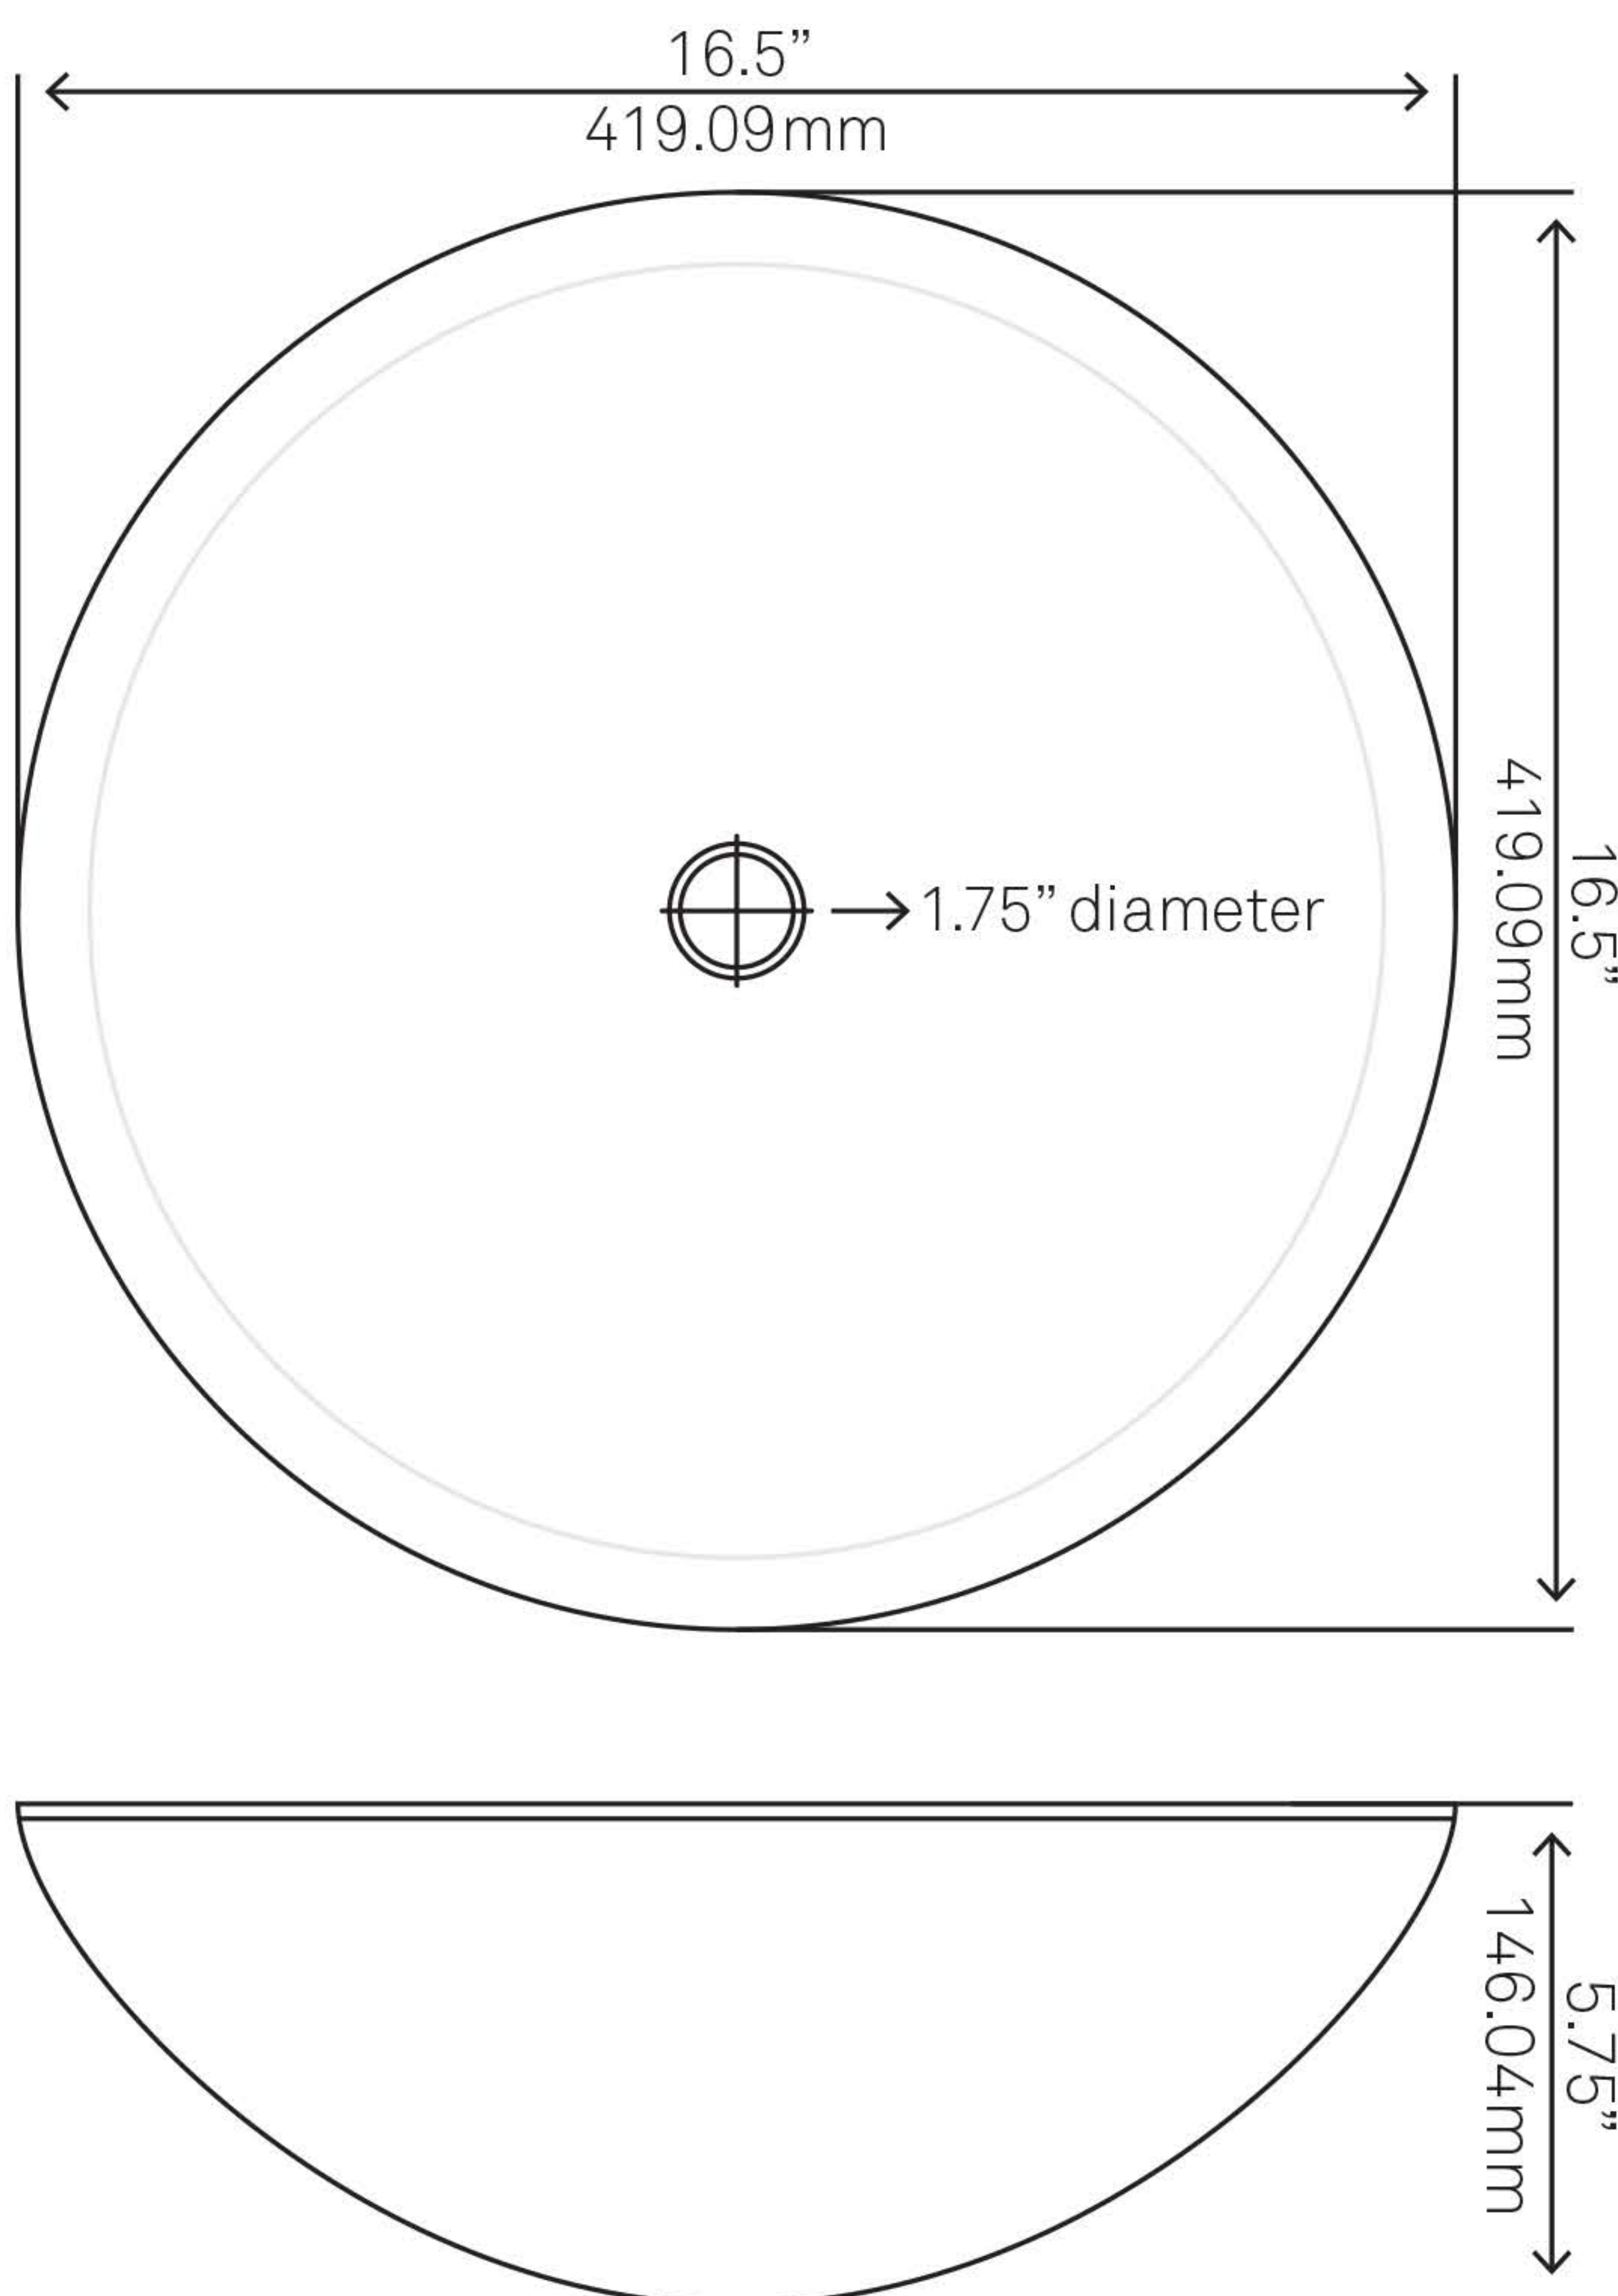

TIS-158 IMPONEREN Glass Vessel Bathroom Sink

Requested By:

Specific Features:

STANDARD SPECIFICATIONS:

- Clear with outside etchings
- Made with high tempered glass
- Scratch resistant and non-porous
- Designed for above counter installation
- Standard U.S. plumbing connections
- Made with 1.75-inch drain opening