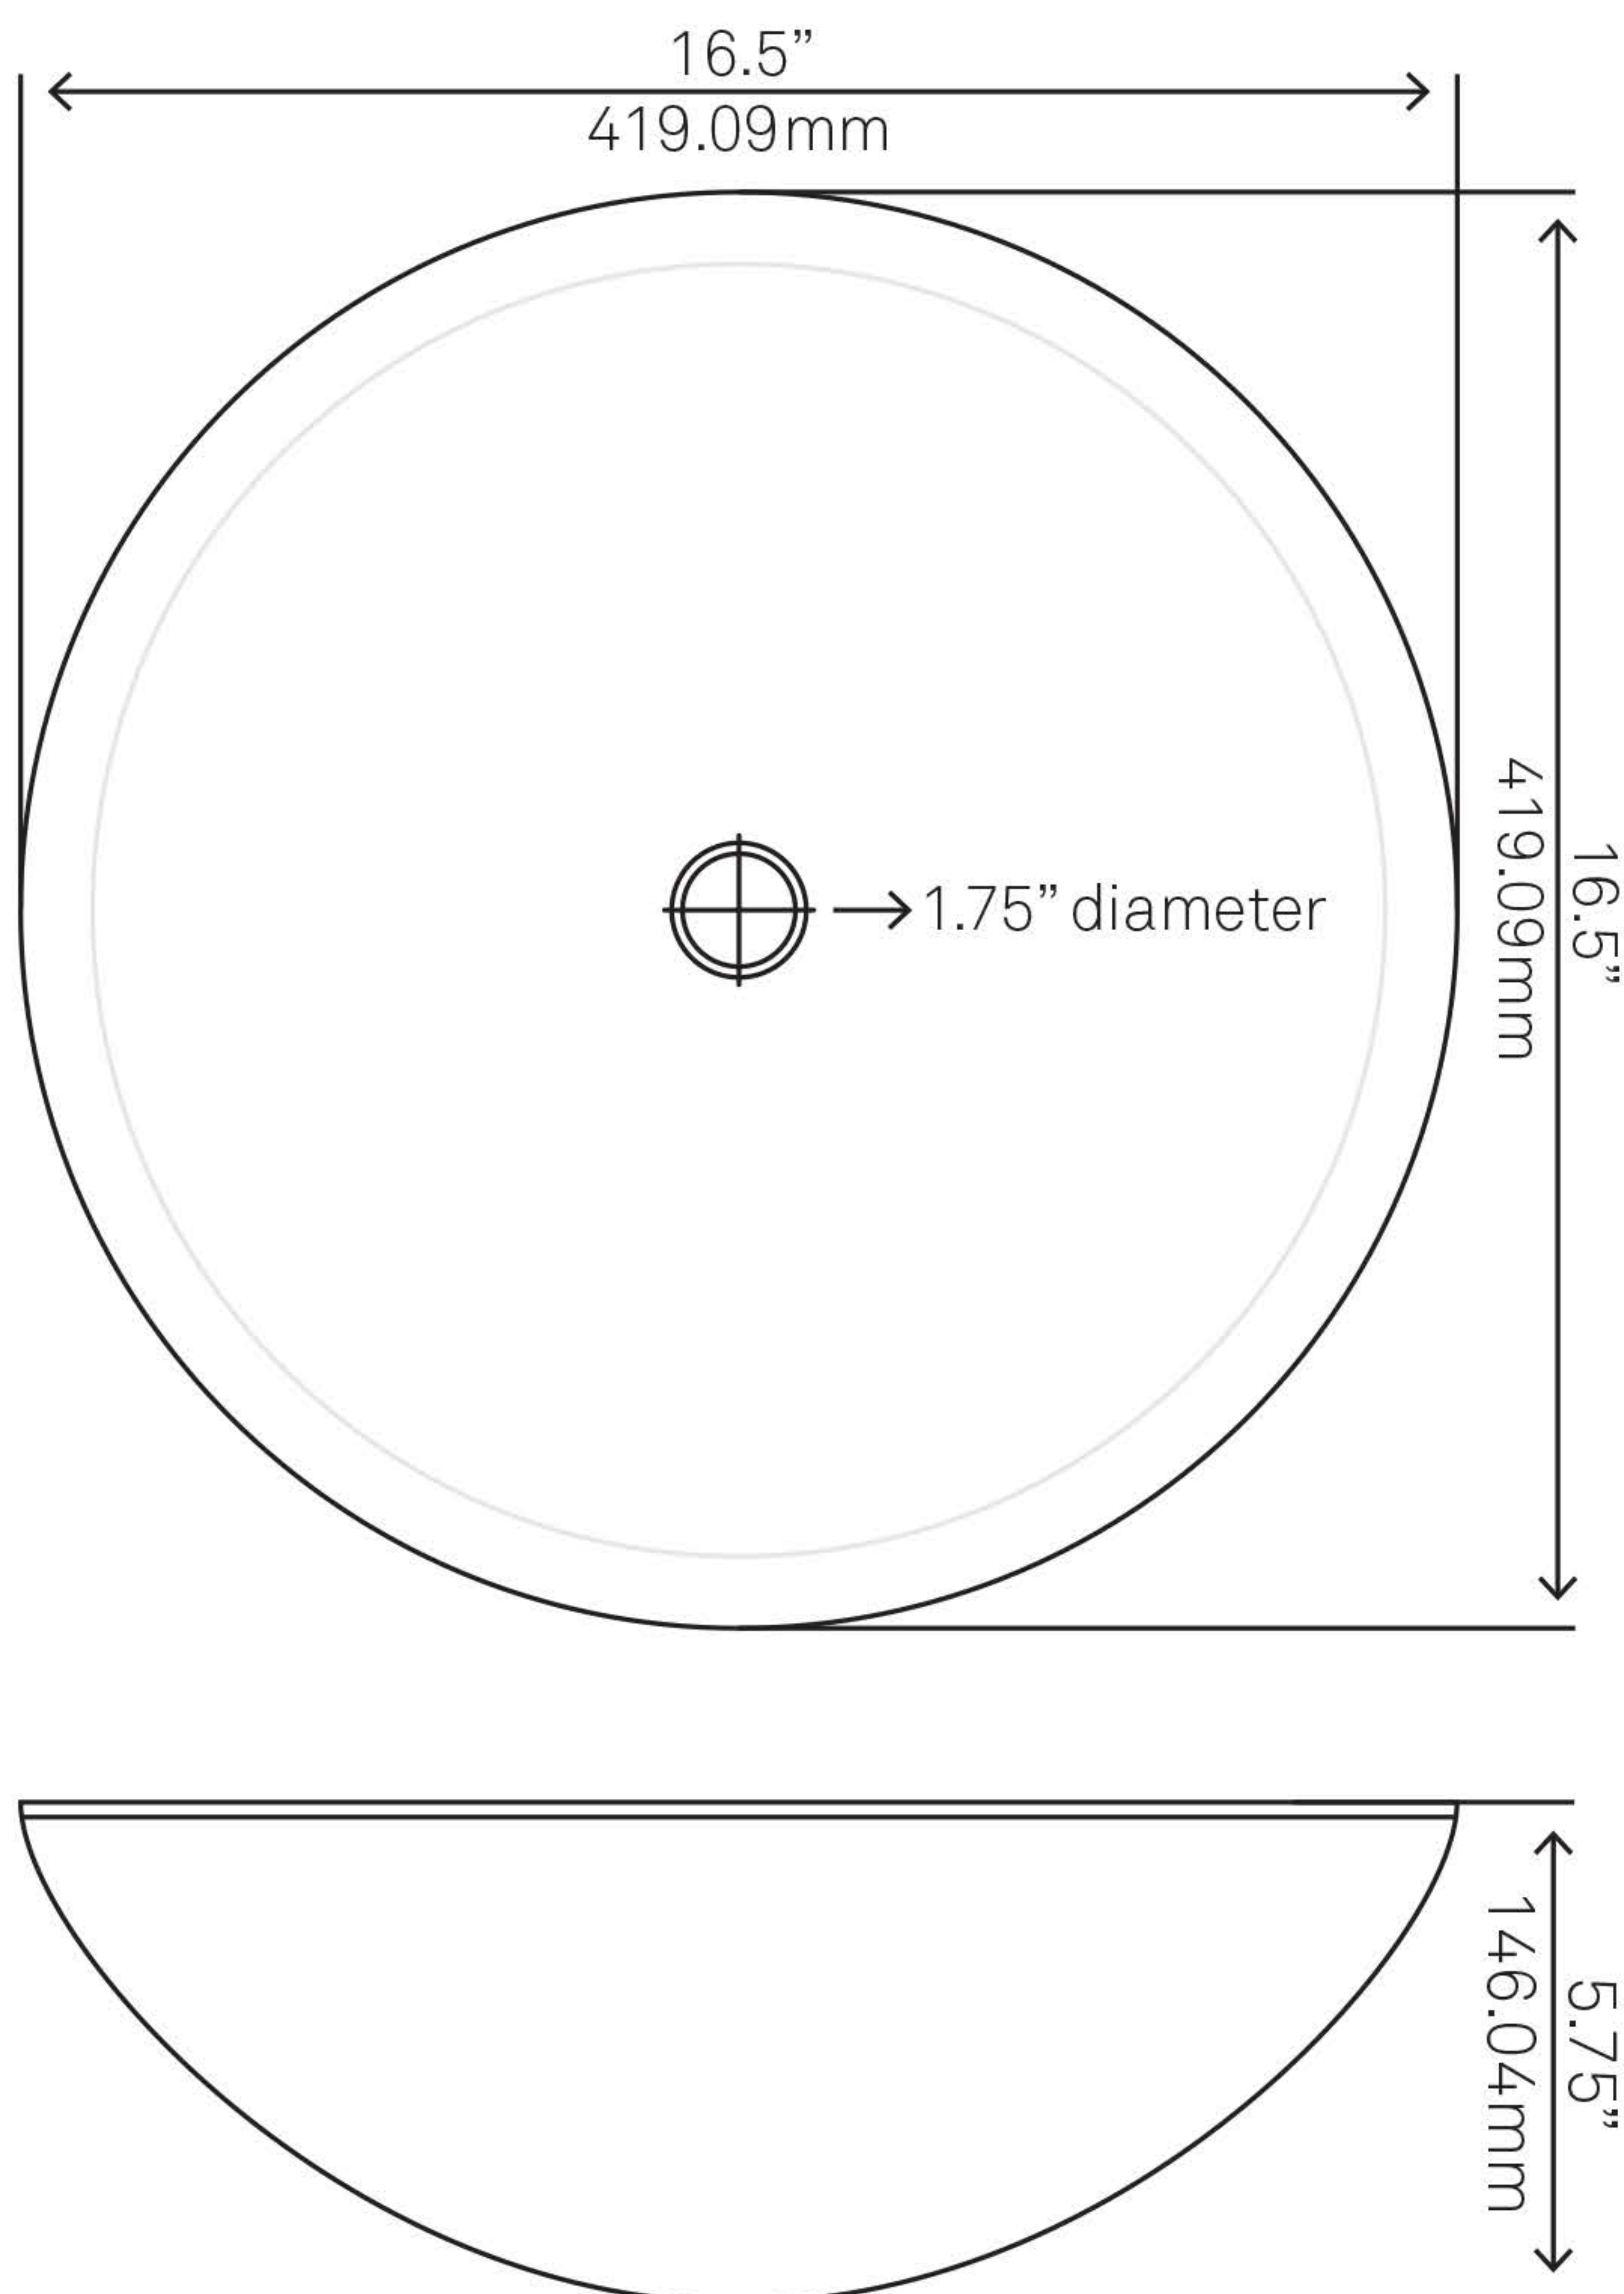

TIS-168G NERA Glass Vessel Bathroom Sink

Requested By:

Specific Features:

STANDARD SPECIFICATIONS:

- Round clear grey glass vessel sink
- Made with high tempered glass
- Scratch resistant and non-porous
- Designed for above counter installation
- Standard U.S. plumbing connections
- Made with 1.75-inch drain opening