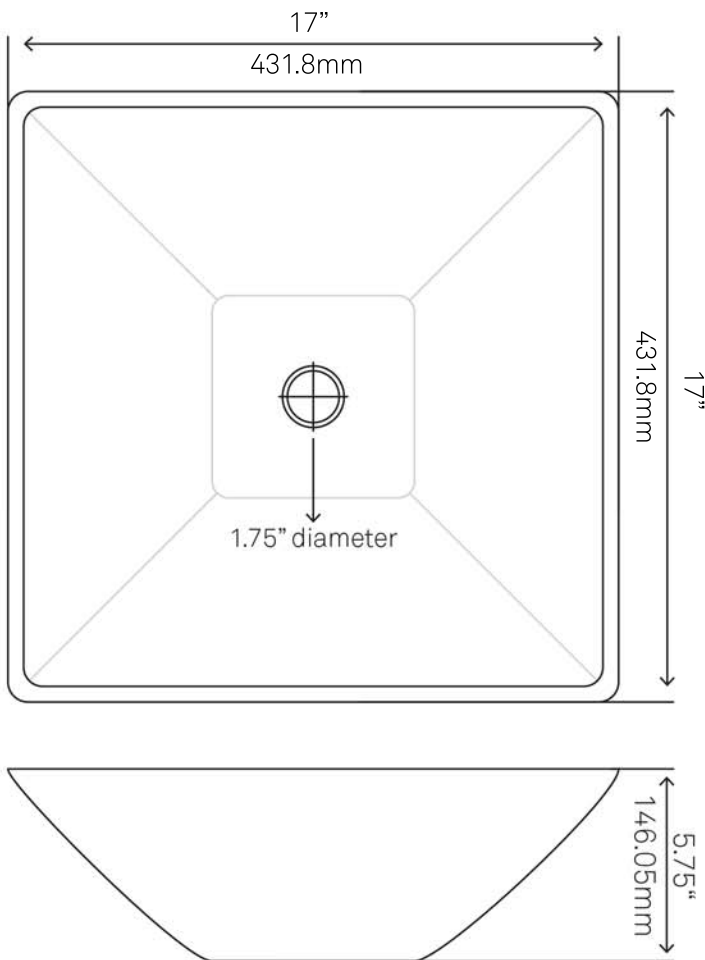

**TIS-286B FRESCO**  
**Square Glass Vessel Bath Sink**

Requested By: \_\_\_\_\_

Specific Features: \_\_\_\_\_

**STANDARD SPECIFICATIONS:**

- Blue square vessel
- Frosted bottom
- Made with high tempered glass
- Scratch resistant and non-porous
- Designed for above counter installation
- Standard U.S. plumbing connections
- 1.75-inch drain opening
- No mounting ring necessary