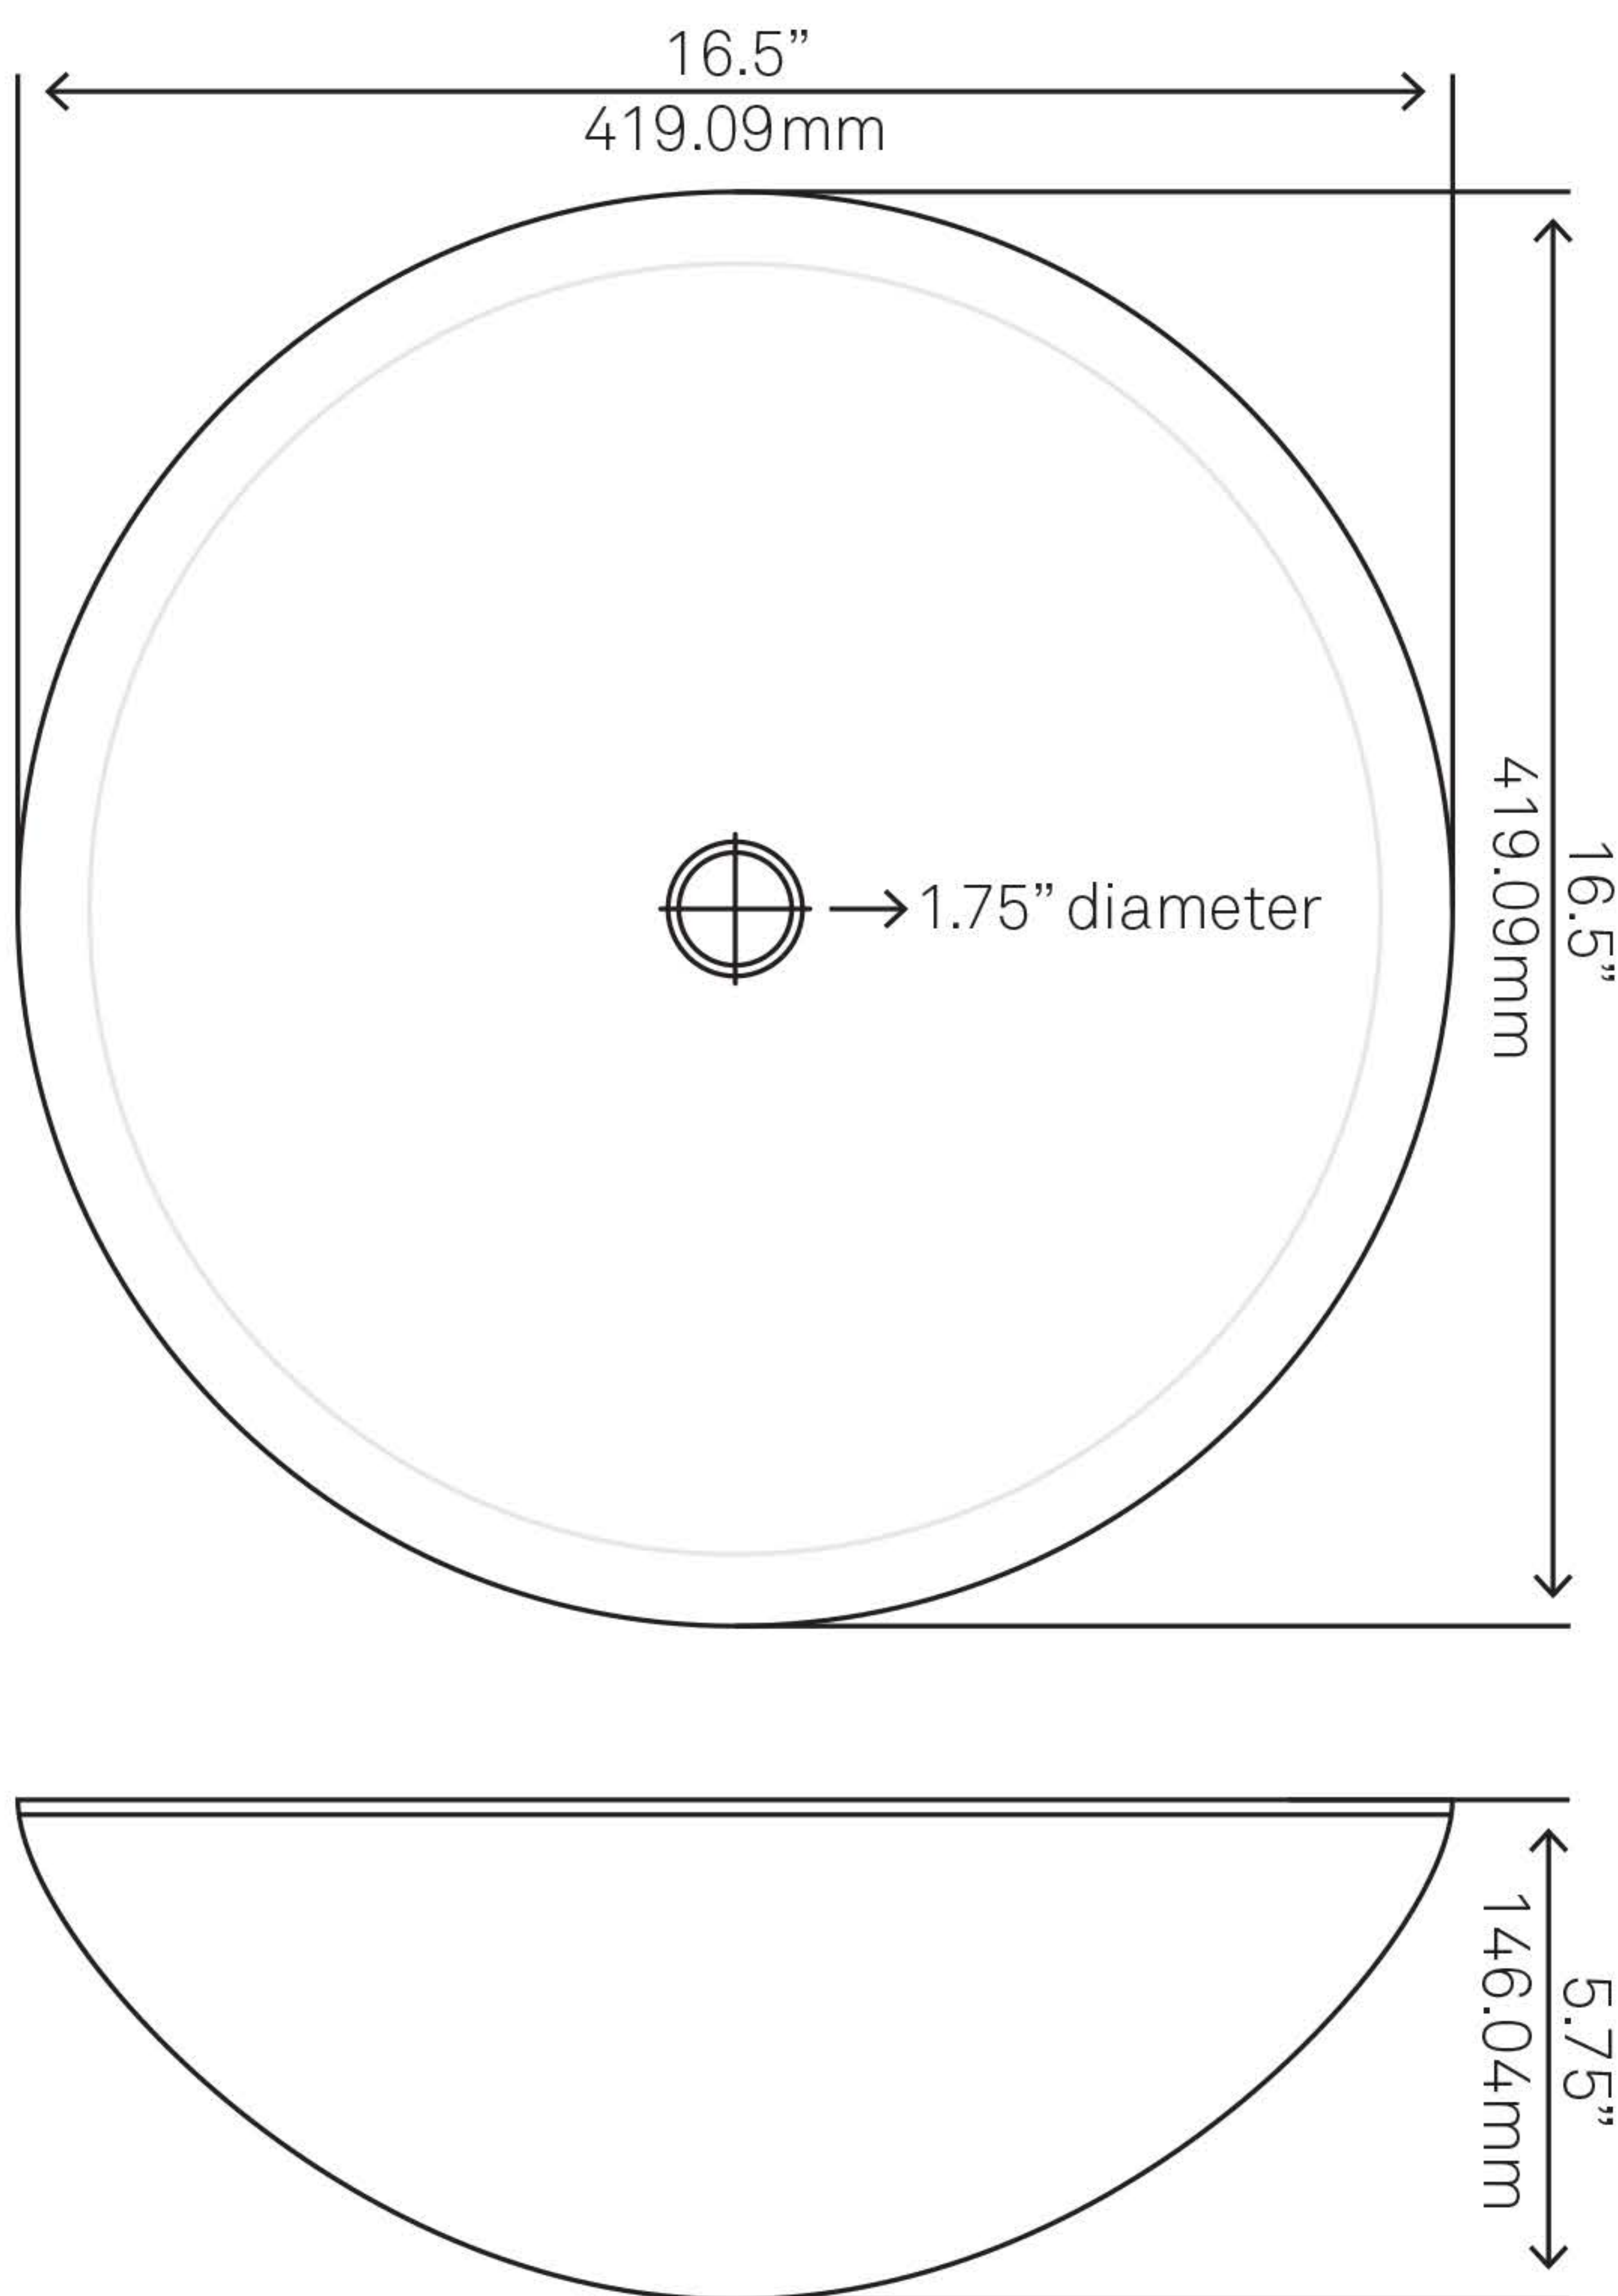

**TIS-318 GALASSIA  
Glass Vessel Bathroom Sink**

Requested By: \_\_\_\_\_

Specific Features: \_\_\_\_\_

**STANDARD SPECIFICATIONS:**

- Round black galaxy vessel with sparkles
- Made with high tempered glass
- Scratch resistant and non-porous
- Designed for above counter installation
- Standard U.S. plumbing connections
- 1.75-inch drain opening
- No overflow