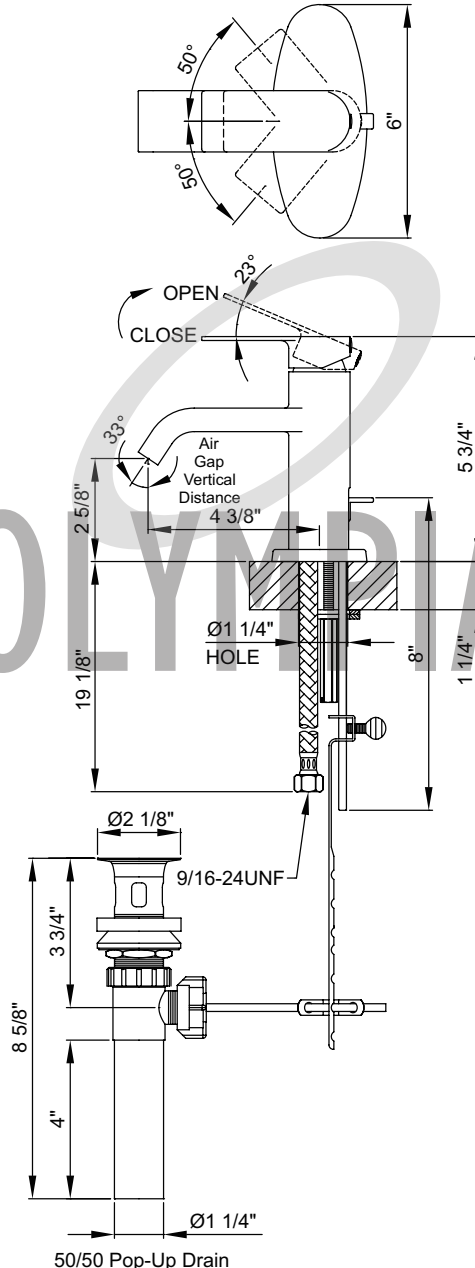

Olympia Faucets
VALUE FOR BUILDERS

L-6090-WD
i4 Series

Single Handle Lavatory Faucet

- Lever Handle
- 4-3/8" Reach, 2-5/8" From Deck to Aerator
- Ceramic Disc Cartridge
- 1 or 3-Hole 4" Installation
- 50/50 Pop-Up Drain Assembly
- Easy-Install 18" Flex Supply Lines With 3/8" Connections
- With 1.2 GPM Flow Rate
- Deck Cover Plate Included

Code and Standards

- ADA: Compliance to ICC/ANSI A117.1 (Lever Handle Only)

*For other finishes and flow rates offered, please visit our website, email an inquiry to sales@pioneerind.com or contact our sales at 800-338-9468

50/50 Pop-Up Drain