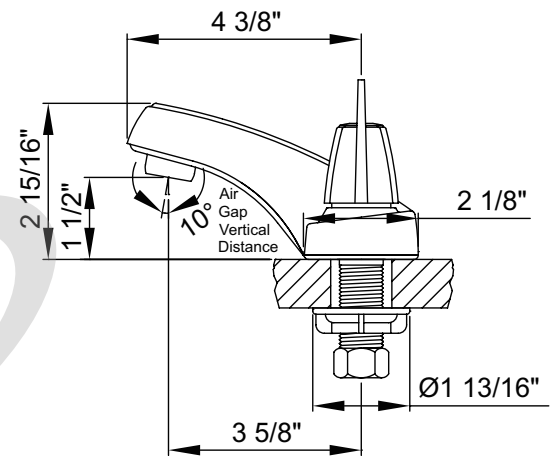

Grid Strainer