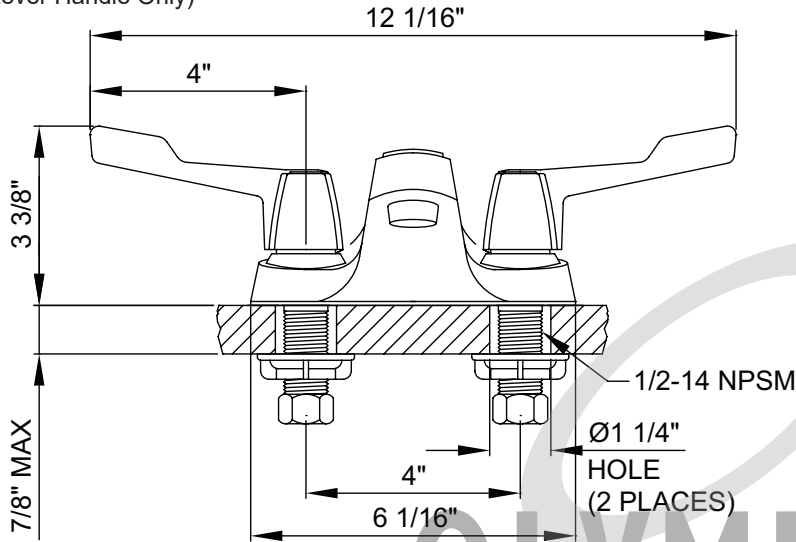

Grid Strainer