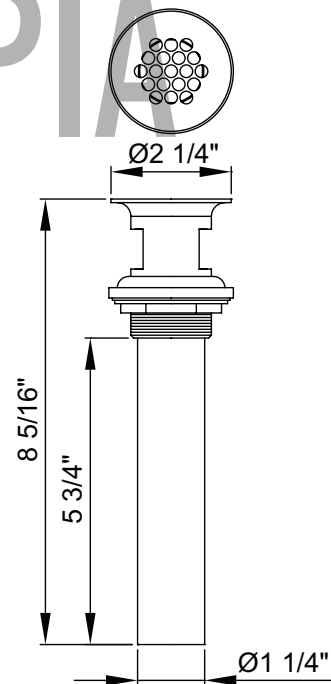

Grid Strainer