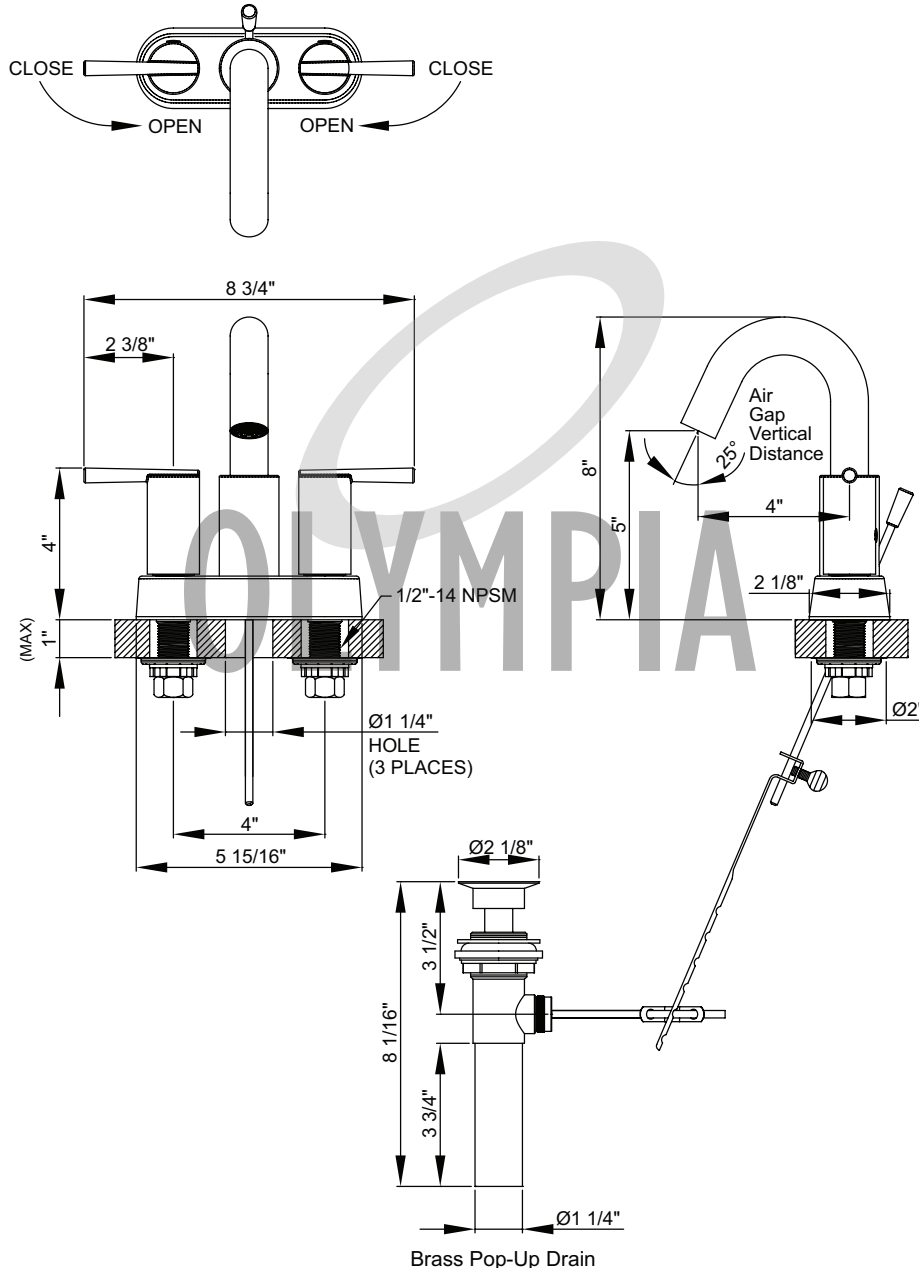

Two Handle Lavatory Faucet

- Lever Handles
- 4" Reach, 5" From Deck to Aerator
- Ceramic Disc Cartridges
- 3-Hole 4" Installation
- Brass Pop-Up Drain Assembly
- With 1.2 GPM Flow Rate

Code and Standards

- ADA: Compliance to ICC/ANSI A117.1 (Lever Handle Only)

*For other finishes and flow rates offered, please visit our website, email an inquiry to sales@pioneerind.com or contact our sales at 800-338-9468

Brass Pop-Up Drain