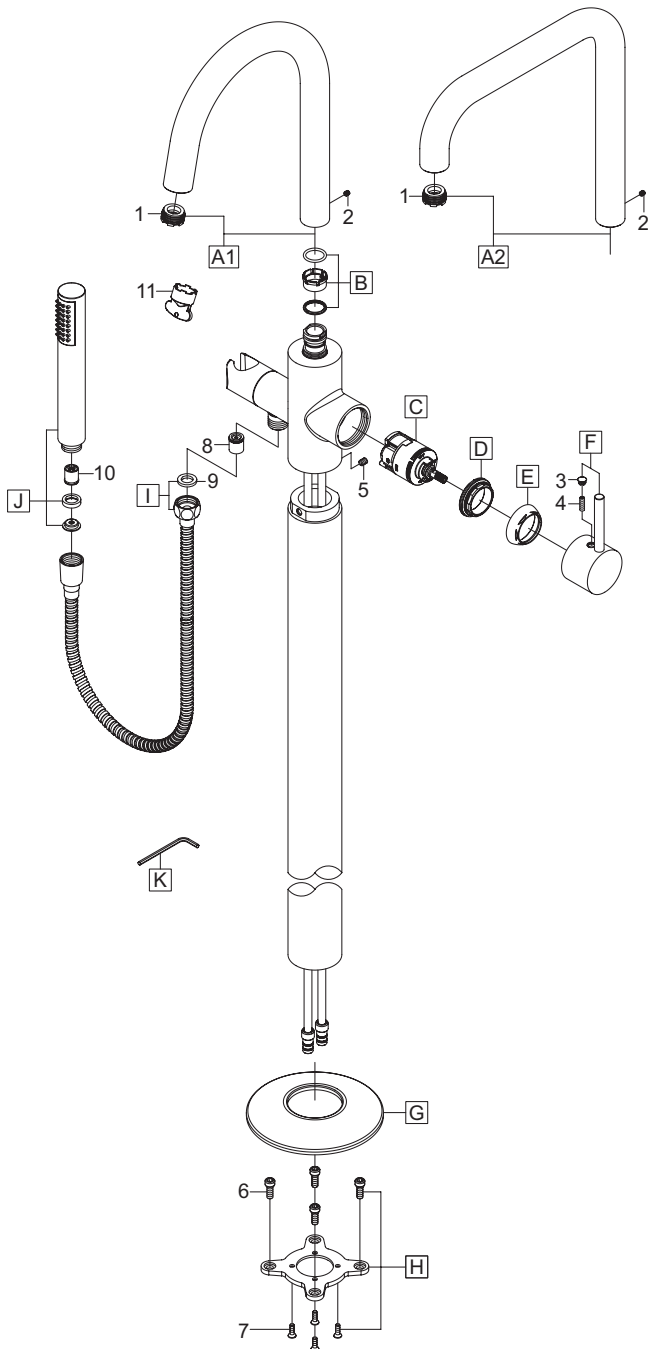

Warnings and Notes:

Check with local plumbing code requirements before installation.

This product should be installed by a local listed plumber.

Do not use plumbers putty on threads.

Installation Steps:

FreeStanding Tub Filler

(1) Slide flange through the faucet body from the bottom of the faucet. Tighten the four screws to secure mounting bracket to the bottom of the faucet body by using a 3/32" Allen wrench.

(2) Carefully align the two inlet copper tubes into the two outlet holes of rough-in valve then tighten the four bolts to secure the faucet body to the rough-in valve by using a 3/16" Allen wrench.

(3) Turn on both sides of the inlet stop assembly on the rough-in valve and turn on the handle to flush the system and check for any leaks. Use silicone to caulk around the flange after checking for leaks.

Exploded Drawing :

* Note: Please specify finish/color when ordering.

	ITEM #	DESCRIPTION
A1	X-2400022*	Gooseneck Spout
A2	X-2400023*	90 Degree Spout
B	X-4200190	Spout Repair Kit
C	X-3400008	Ceramic Cartridge & Spool
D	X-4400080	Retainer Nut
E	X-4200001*	Retainer Cap
F	X-1400045*	Lever Handle
G	X-4400117*	Flange
H	X-5400011	Mounting Bracket With Screws
I	X-4600006*	60" SST Hose
J	X-4900112*	1.75 GPM Handheld Showerhead
K	X-4900024	3/32" Allen Wrench
1	X-4400102	Flow Streamer
2	X-4400024	3/32" Allen Screw
3	X-4900044*	Hole Cover
4	X-4900080	3/32" Allen Screw
5	X-4400018	1/8" Allen Screw
6	X-4400118	Bolts
7	X-4400119	Screws
8	X-4400120	15 mm Check Valve
9	OP-460025	Washer
10	X-4400121	14 mm Check Valve
11	X-4400071	Flow Streamer Tool