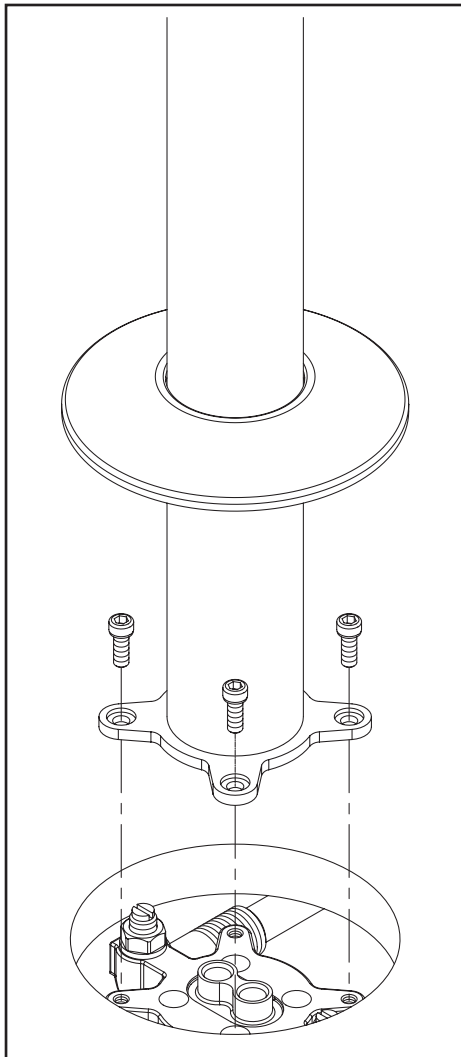

Warnings and Notes:

Check with local plumbing code requirements before installation.

This product should be installed by a local listed plumber.

Do not use plumbers putty on threads.

Installation Steps:

FreeStanding Tub Filler

(1) Slide flange through the faucet body from the bottom of the faucet. Tighten the four screws to secure mounting bracket to the bottom of the faucet body by using a 3/32" Allen wrench.

(2) Carefully align the two inlet copper tubes into the two outlet holes of rough-in valve then tighten the four bolts to secure the faucet body to the rough-in valve by using a 3/16" Allen wrench.

(3) Turn on both sides of the inlet stop assembly on the rough-in valve and turn on the handle to flush the system and check for any leaks. Use silicone to caulk around the flange after checking for leaks.

Exploded Drawing :

* Note: Please specify finish/color when ordering.

	ITEM #	DESCRIPTION
A1	X-2400022*	Gooseneck Spout
A2	X-2400023*	90 Degree Spout
B	X-4200190	Spout Repair Kit
C	X-3400008	Ceramic Cartridge & Spool
D	X-4400080	Retainer Nut
E	X-4200001*	Retainer Cap
F	X-1400045*	Lever Handle
G	X-4400117*	Flange
H	X-5400011	Mounting Bracket With Screws
I	X-4600006*	60" SST Hose
J	X-4900112*	1.75 GPM Handheld Showerhead
K	X-4900024	3/32" Allen Wrench
1	X-4400102	Flow Streamer
2	X-4400024	3/32" Allen Screw
3	X-4900044*	Hole Cover
4	X-4900080	3/32" Allen Screw
5	X-4400018	1/8" Allen Screw
6	X-4400118	Bolts
7	X-4400119	Screws
8	X-4400120	15 mm Check Valve
9	OP-460025	Washer
10	X-4400121	14 mm Check Valve
11	X-4400071	Flow Streamer Tool