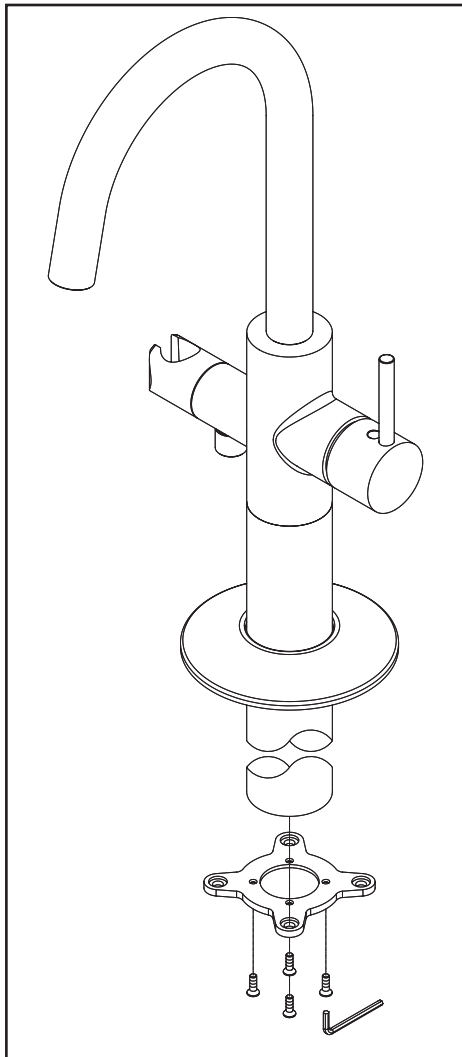

Warnings and Notes:

Check with local plumbing code requirements before installation.

This product should be installed by a local listed plumber.

Do not use plumbers putty on threads.

Installation Steps:

FreeStanding Tub Filler

(1) Slide flange through the faucet body from the bottom of the faucet. Tighten the four screws to secure mounting bracket to the bottom of the faucet body by using a 3/32" Allen wrench.

(2) Carefully align the two inlet copper tubes into the two outlet holes of rough-in valve then tighten the four bolts to secure the faucet body to the rough-in valve by using a 3/16" Allen wrench.

(3) Turn on both sides of the inlet stop assembly on the rough-in valve and turn on the handle to flush the system and check for any leaks. Use silicone to caulk around the flange after checking for leaks.

Exploded Drawing :

* Note: Please specify finish/color when ordering.

	ITEM #	DESCRIPTION
A1	X-2400022*	Gooseneck Spout
A2	X-2400023*	90 Degree Spout
B	X-4200190	Spout Repair Kit
C	X-3400008	Ceramic Cartridge & Spool
D	X-4400080	Retainer Nut
E	X-4200001*	Retainer Cap
F	X-1400045*	Lever Handle
G	X-4400117*	Flange
H	X-5400011	Mounting Bracket With Screws
I	X-4600006*	60" SST Hose
J	X-4900112*	1.75 GPM Handheld Showerhead
K	X-4900024	3/32" Allen Wrench
1	X-4400102	Flow Streamer
2	X-4400024	3/32" Allen Screw
3	X-4900044*	Hole Cover
4	X-4900080	3/32" Allen Screw
5	X-4400018	1/8" Allen Screw
6	X-4400118	Bolts
7	X-4400119	Screws
8	X-4400120	15 mm Check Valve
9	OP-460025	Washer
10	X-4400121	14 mm Check Valve
11	X-4400071	Flow Streamer Tool