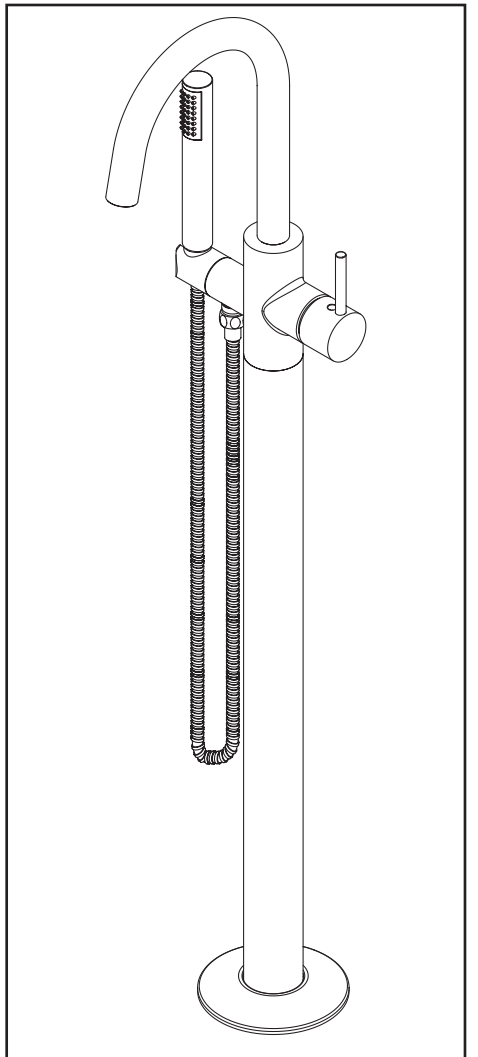

Warnings and Notes:

Check with local plumbing code requirements before installation.

This product should be installed by a local listed plumber.

Do not use plumbers putty on threads.

Installation Steps:

FreeStanding Tub Filler

(1) Slide flange through the faucet body from the bottom of the faucet. Tighten the four screws to secure mounting bracket to the bottom of the faucet body by using a 3/32" Allen wrench.

(2) Carefully align the two inlet copper tubes into the two outlet holes of rough-in valve then tighten the four bolts to secure the faucet body to the rough-in valve by using a 3/16" Allen wrench.

(3) Turn on both sides of the inlet stop assembly on the rough-in valve and turn on the handle to flush the system and check for any leaks. Use silicone to caulk around the flange after checking for leaks.

Exploded Drawing :

* Note: Please specify finish/color when ordering.

	ITEM #	DESCRIPTION
A1	X-2400022*	Gooseneck Spout
A2	X-2400023*	90 Degree Spout
B	X-4200190	Spout Repair Kit
C	X-3400008	Ceramic Cartridge & Spool
D	X-4400080	Retainer Nut
E	X-4200001*	Retainer Cap
F	X-1400045*	Lever Handle
G	X-4400117*	Flange
H	X-5400011	Mounting Bracket With Screws
I	X-4600006*	60" SST Hose
J	X-4900112*	1.75 GPM Handheld Showerhead
K	X-4900024	3/32" Allen Wrench
1	X-4400102	Flow Streamer
2	X-4400024	3/32" Allen Screw
3	X-4900044*	Hole Cover
4	X-4900080	3/32" Allen Screw
5	X-4400018	1/8" Allen Screw
6	X-4400118	Bolts
7	X-4400119	Screws
8	X-4400120	15 mm Check Valve
9	OP-460025	Washer
10	X-4400121	14 mm Check Valve
11	X-4400071	Flow Streamer Tool