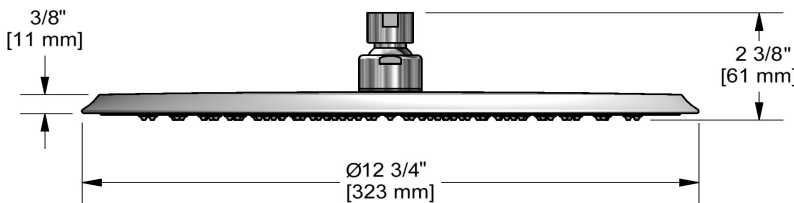

Sizes, models and finishes may differ from those presented.

Warranty

This **Riobel Inc.** product you have purchased carries a Limited Lifetime Warranty on the chrome, PVD finish, blacks and all working parts and is guaranteed from the initial purchase date against all manufacturing defects. All other finishes, including plastic components, are guaranteed for one year. All electric and/or electronic parts are covered by a 5-year limited warranty.

Customer Service

Ontario, West Canada : 888-287-5354 Quebec, Maritimes, United States : 866-473-8442