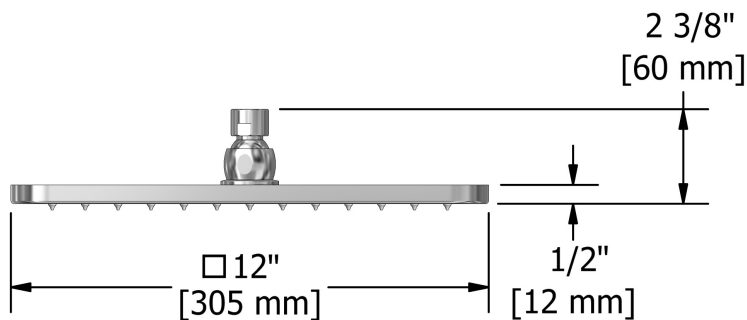

30 cm (12") shower head
482

Specifications

Descriptions

- Swivel
- Scale-free
- G $\frac{1}{2}$ " inlet female

Available colors

- C : Chrome
- PN : Polished Nickel (PVD)

Available flow

- 7.6 L/min, 2.0 gpm (US) 60psi

Certifications

- CSA B125.1
- ASME A112.18.1
- CMR248 Approval

cUPC®

Sizes, models and finishes may differ from thoses presented.

Warranty

This **Riobel Inc.** product you have purchased carries a Limited Lifetime Warranty on the chrome, PVD finish, blacks and all working parts and is guaranteed from the initial purchase date against all manufacturing defects. All other finishes, including plastic components, are guaranteed for one year. All electric and/or electronic parts are covered by a 5-year limited warranty.