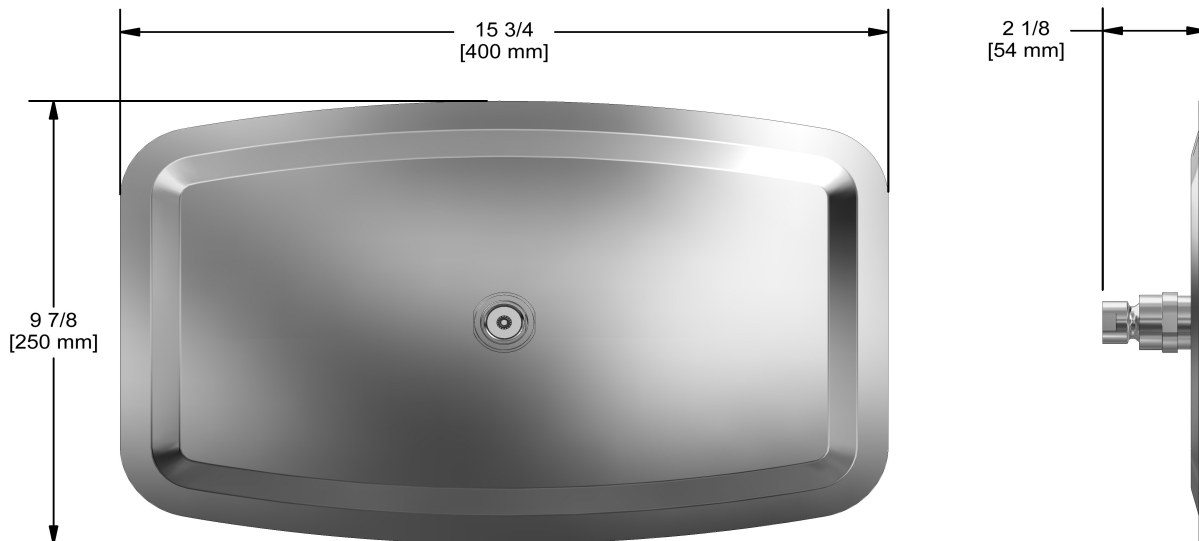

25 cm X 40 cm (10" x 16") rectangular shower head
499

Specifications

Descriptions

- Scale-free
- G½" inlet female
- Swivel
- Stainless steel

Available colors

- C : Chrome

Available flows

- 7.6 L/min, 2.0 gpm (US) 60psi
- 5.69 L/min, 1.5 gpm (US) 60psi (**499-15**)
- 6.6L/min, 1.75 gpm (US) 60psi (**499-WS**) *

EPA certification applicable to the indicated model only

Certifications

- CSA B125.1
- ASME A112.18.1
- CMR248 Approval

Sizes, models and finishes may differ from thoses presented.

Warranty

This **Riobel Inc.** product you have purchased carries a Limited Lifetime Warranty on the chrome, PVD finish, blacks and all working parts and is guaranteed from the initial purchase date against all manufacturing defects. All other finishes, including plastic components, are guaranteed for one year. All electric and/or electronic parts are covered by a 5-year limited warranty.