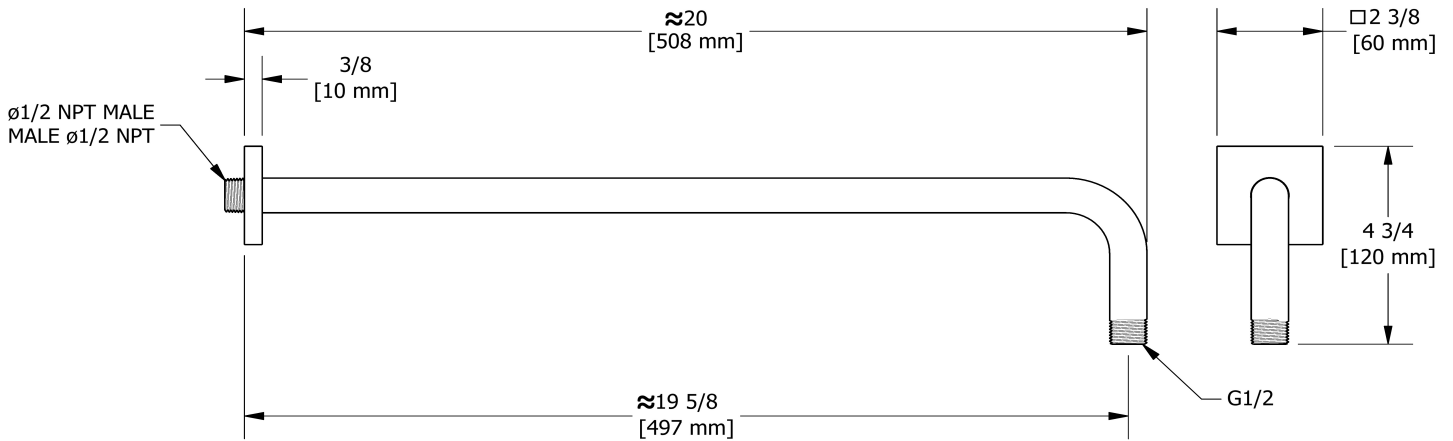

Sizes, models and finishes may differ from those presented.

Warranty

This **Riobel Inc.** product you have purchased carries a Limited Lifetime Warranty on the chrome, PVD finish, blacks and all working parts and is guaranteed from the initial purchase date against all manufacturing defects. All other finishes, including plastic components, are guaranteed for one year. All electric and/or electronic parts are covered by a 5-year limited warranty.

Customer Service

Ontario, West Canada : 888-287-5354 Quebec, Maritimes, United States : 866-473-8442