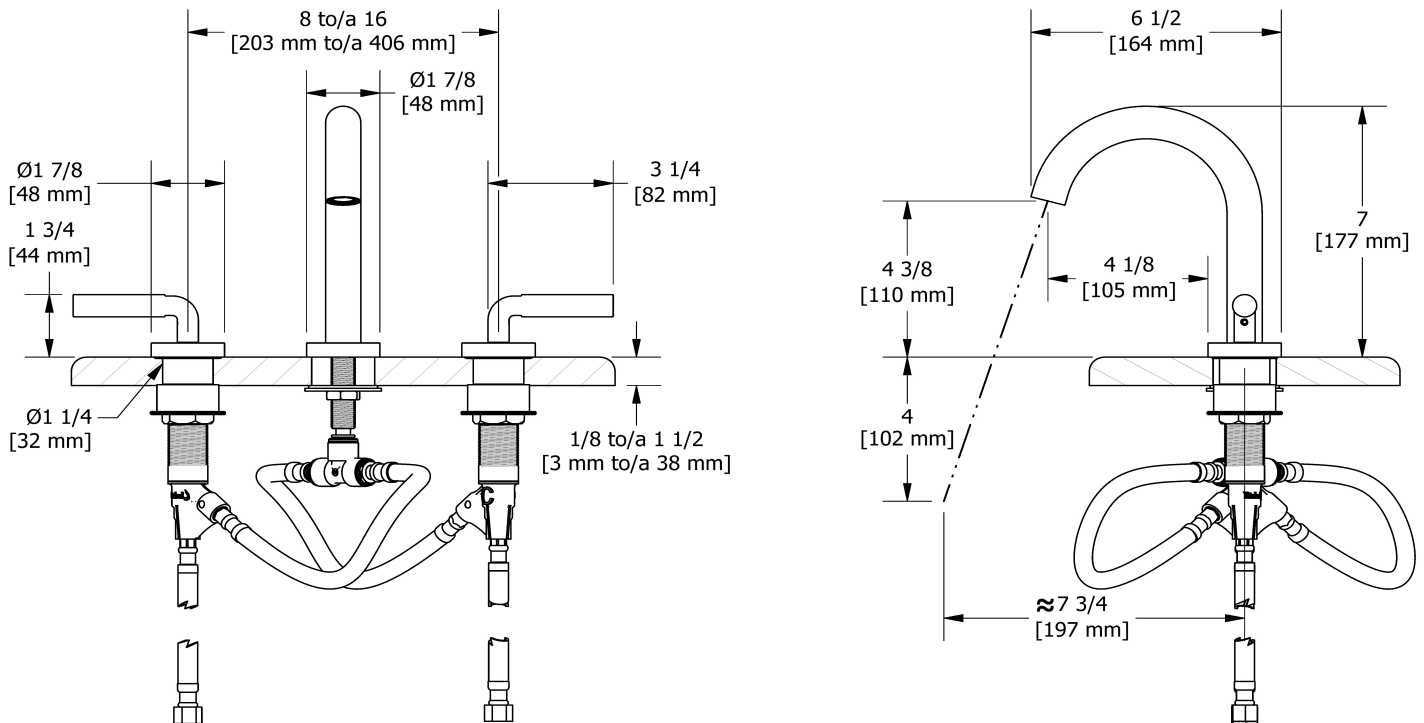

Certifications

- CSA B125.1
- NSF/ANSI standard 61 and 372
- ASME A112.18.1
- CMR248 Approval
- ADA