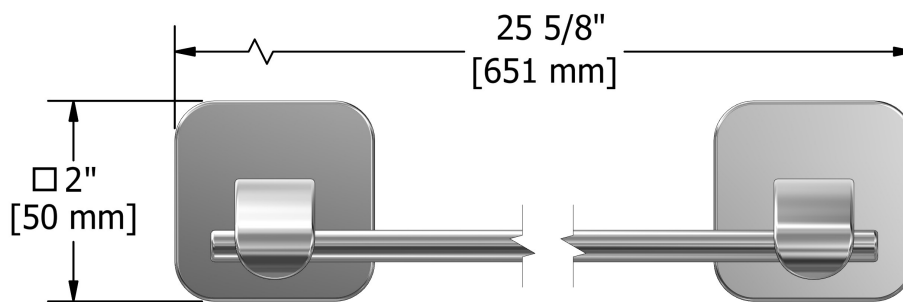

Sizes, models and finishes may differ from those presented.

Warranty

This **Riobel Inc.** product you have purchased carries a Limited Lifetime Warranty on the chrome, PVD finish, blacks and all working parts and is guaranteed from the initial purchase date against all manufacturing defects. All other finishes, including plastic components, are guaranteed for one year. All electric and/or electronic parts are covered by a 5-year limited warranty.

Customer Service

Ontario, West Canada : 888-287-5354 Quebec, Maritimes, United States : 866-473-8442

2020.06.12