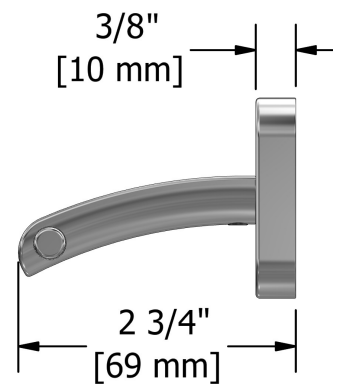

Sizes, models and finishes may differ from those presented.

Warranty

This **Riobel Inc.** product you have purchased carries a Limited Lifetime Warranty on the chrome, PVD finish, blacks and all working parts and is guaranteed from the initial purchase date against all manufacturing defects. All other finishes, including plastic components, are guaranteed for one year. All electric and/or electronic parts are covered by a 5-year limited warranty.

Customer Service

Ontario, West Canada : 888-287-5354 Quebec, Maritimes, United States : 866-473-8442

2020.06.12